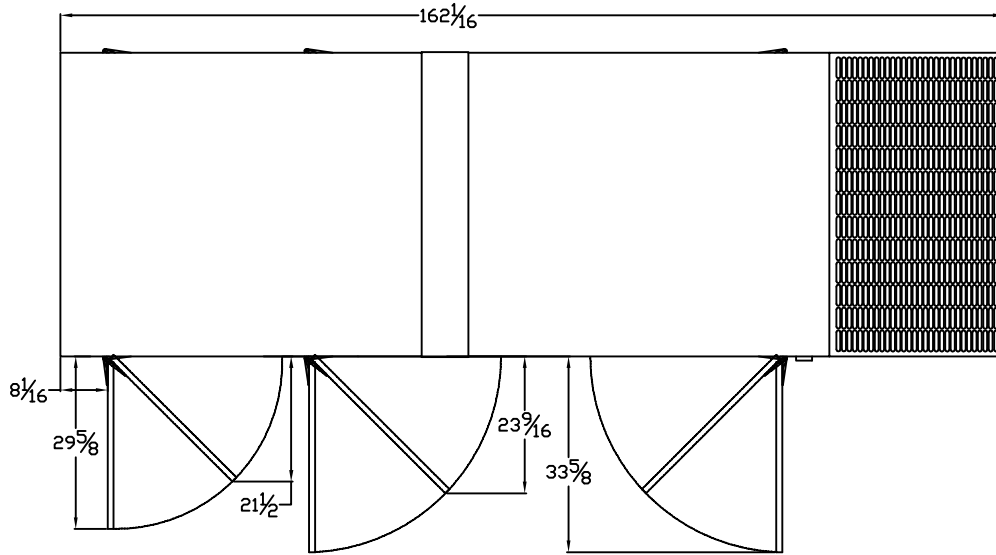

OUTLINE DIMENSIONS FOR PR-1000 & PR-1300 LEVEL 2 ENCLOSURE (HINGED DOORS)

TOP VIEW

<GEN-SET HAS <6> DOORS, <3> SHOWN OPEN ARE TYPICAL FOR BOTH SIDES

FRAME VIEW

GENERATOR END VIEW

SIDE VIEW

RADIATOR END VIEW