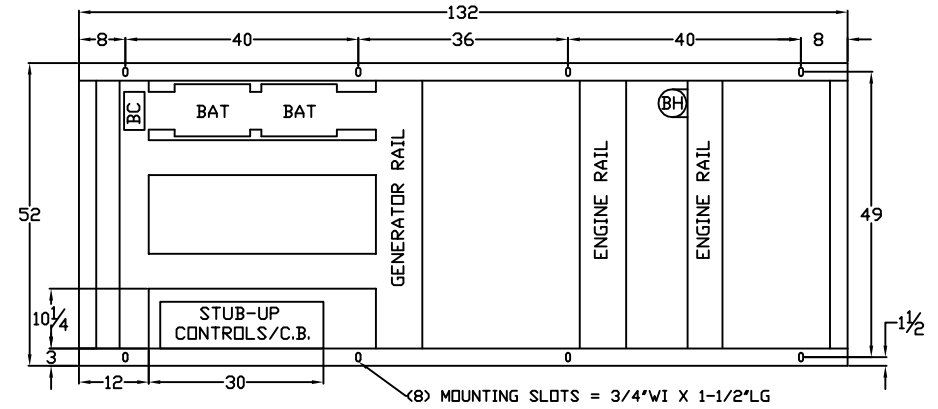

OUTLINE DIMENSIONS FOR PR-1000 & PR-1300 LEVEL 2 ENCLOSURE (HINGED DOORS)

TOP VIEW

<GEN-SET HAS <6> DOORS, <3> SHOWN OPEN ARE TYPICAL FOR BOTH SIDES

FRAME VIEW

GENERATOR END VIEW

SIDE VIEW

RADIATOR END VIEW