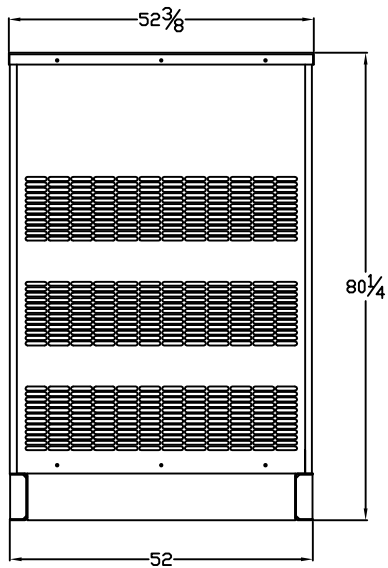

OUTLINE DIMENSIONS FOR PR-1000 & PR-1300 LEVEL 2 ENCLOSURE (HINGED DOORS)

TOP VIEW

<GEN-SET HAS <6> DOORS, <3> SHOWN OPEN ARE TYPICAL FOR BOTH SIDES

FRAME VIEW

GENERATOR END VIEW

SIDE VIEW

RADIATOR END VIEW