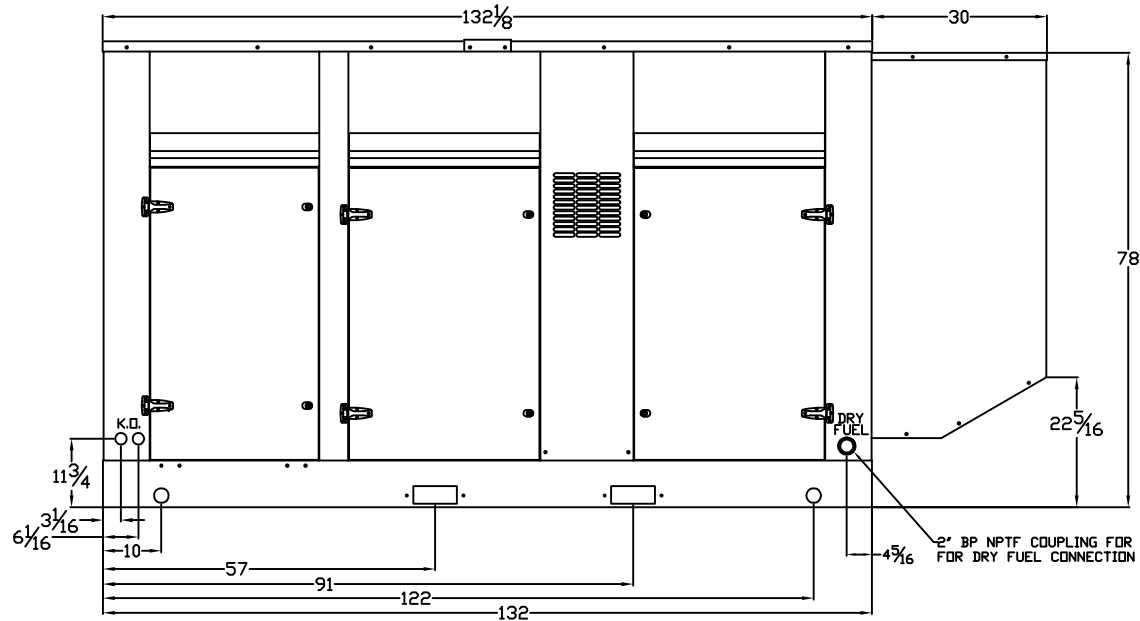

OUTLINE DIMENSIONS FOR PR-1000 & PR-1300 LEVEL 2 ENCLOSURE (HINGED DOORS)

TOP VIEW

<GEN-SET HAS <6> DOORS, <3> SHOWN OPEN ARE TYPICAL FOR BOTH SIDES

FRAME VIEW

GENERATOR END VIEW

SIDE VIEW

RADIATOR END VIEW