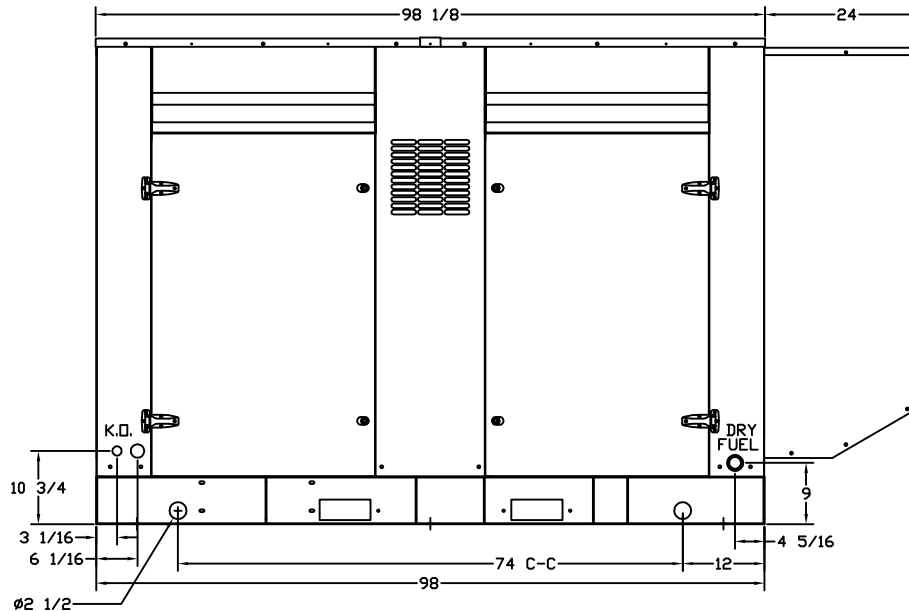

OUTLINE DIMENSIONS FOR PR-800 LEVEL 2 ENCLOSURE (HINGED DOORS)

TOP VIEW

(GEN-SET HAS (4) DOORS, (2) SHOWN OPEN ARE TYPICAL FOR BOTH SIDES)

BASE VIEW

GENERATOR END VIEW

SIDE VIEW

RADIATOR END VIEW