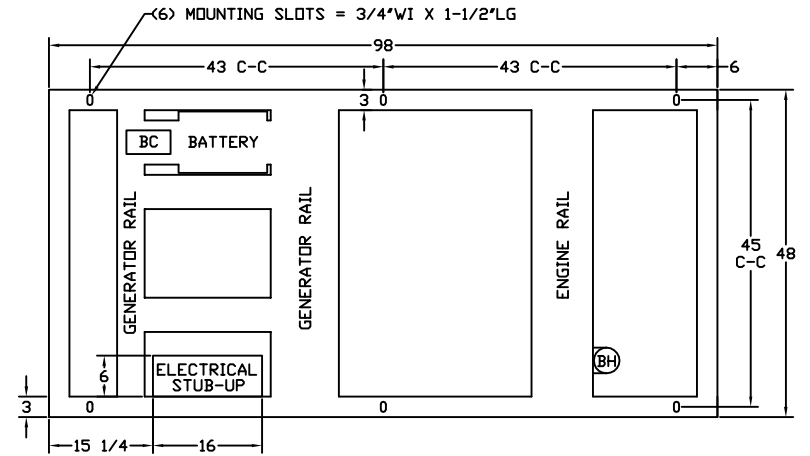

OUTLINE DIMENSIONS FOR PR-800 LEVEL 2 ENCLOSURE (HINGED DOORS)

TOP VIEW

(GEN-SET HAS (4) DOORS, (2) SHOWN OPEN ARE TYPICAL FOR BOTH SIDES)

BASE VIEW

GENERATOR END VIEW

SIDE VIEW

RADIATOR END VIEW