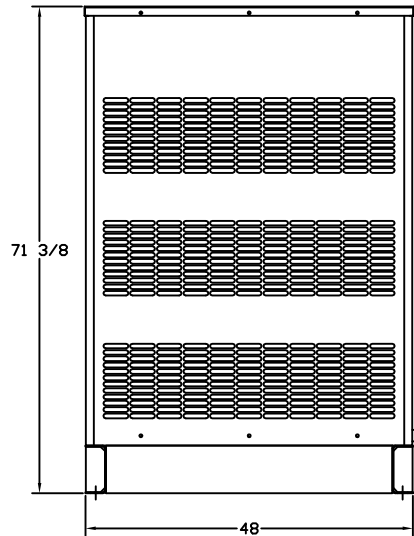

OUTLINE DIMENSIONS FOR PR-800 LEVEL 2 ENCLOSURE (HINGED DOORS)

TOP VIEW

(GEN-SET HAS (4) DOORS, (2) SHOWN OPEN ARE TYPICAL FOR BOTH SIDES)

BASE VIEW

GENERATOR END VIEW

SIDE VIEW

RADIATOR END VIEW