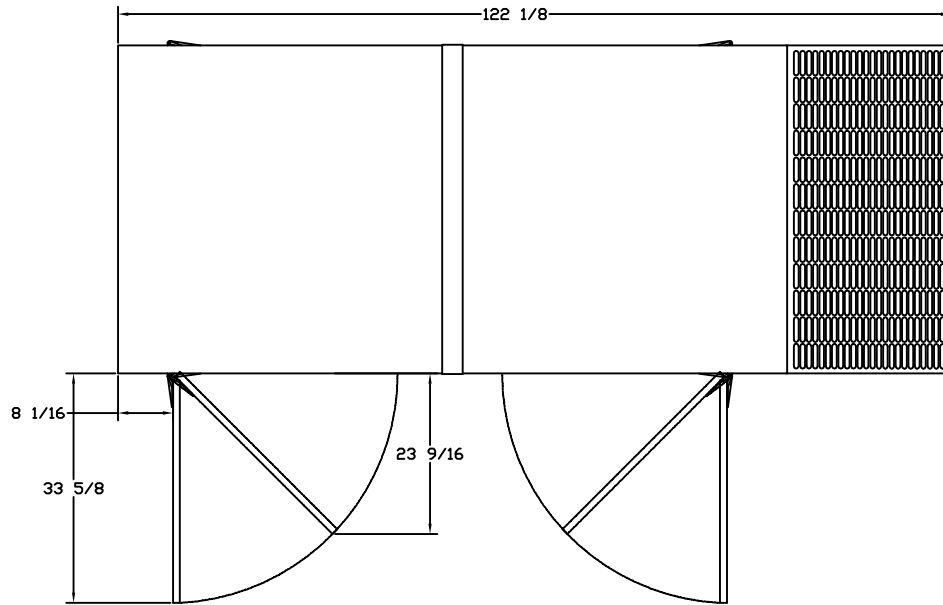

OUTLINE DIMENSIONS FOR PR-800 LEVEL 2 ENCLOSURE (HINGED DOORS)

TOP VIEW

(GEN-SET HAS (4) DOORS, (2) SHOWN OPEN ARE TYPICAL FOR BOTH SIDES)

BASE VIEW

GENERATOR END VIEW

SIDE VIEW

RADIATOR END VIEW