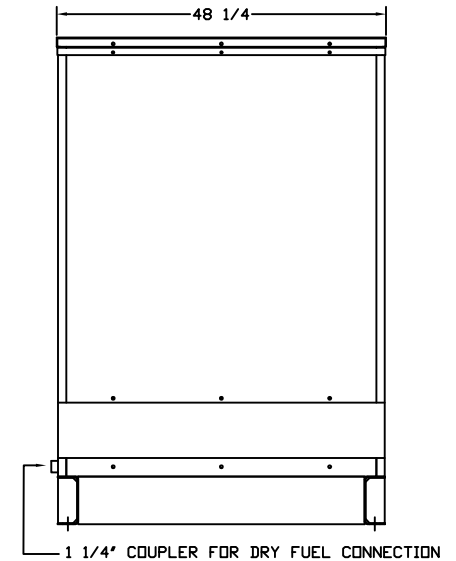

OUTLINE DIMENSIONS FOR PR-800 LEVEL 2 ENCLOSURE (HINGED DOORS)

TOP VIEW

(GEN-SET HAS (4) DOORS, (2) SHOWN OPEN ARE TYPICAL FOR BOTH SIDES)

BASE VIEW

GENERATOR END VIEW

SIDE VIEW

RADIATOR END VIEW