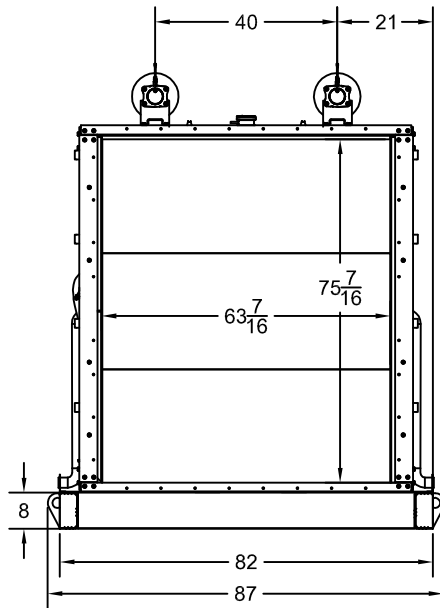

SP-4000 OPEN DIMENSIONAL OVERVIEW

TOP VIEW

RADIATOR VIEW

SIDE VIEW