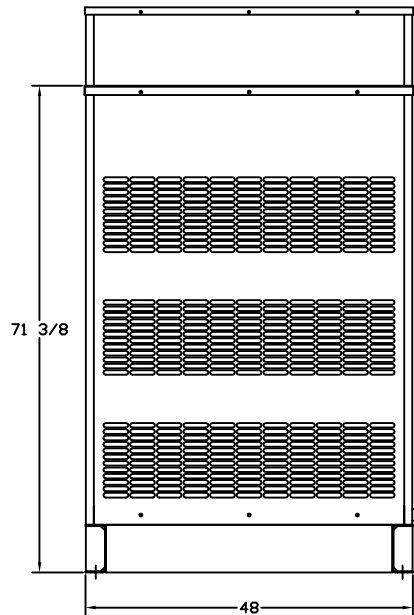

OUTLINE DIMENSIONS FOR 80 THRU 96 KW LEVEL 3 ENCLOSURE (HINGED DOORS & HOSPITAL GRADE SILENCER)

TOP VIEW

(GEN-SET HAS (4) DOORS, (2) SHOWN OPEN ARE TYPICAL FOR BOTH SIDES)

BASE VIEW

GENERATOR END VIEW

SIDE VIEW

RADIATOR END VIEW