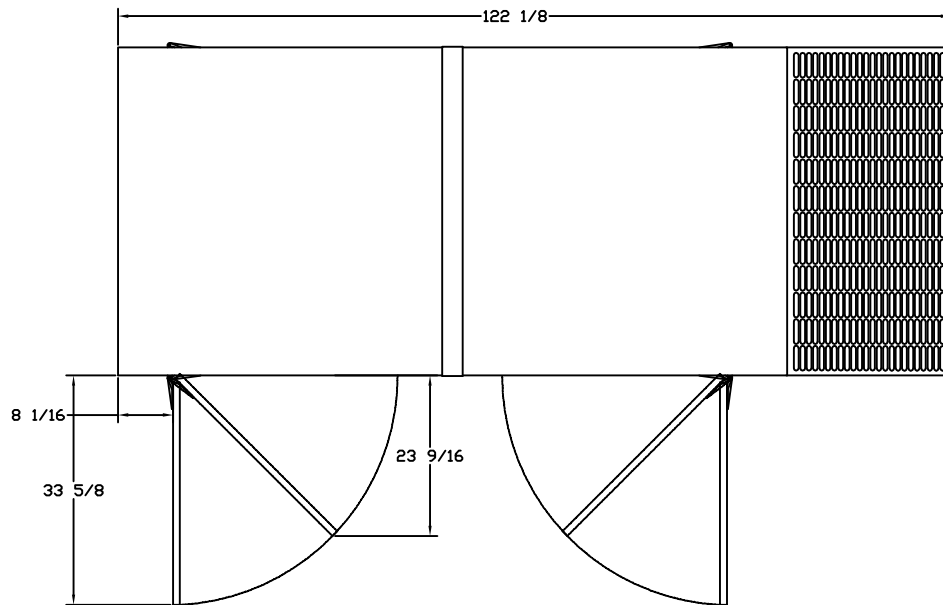

OUTLINE DIMENSIONS FOR 80 THRU 96 KW LEVEL 3 ENCLOSURE (HINGED DOORS & HOSPITAL GRADE SILENCER)

TOP VIEW

(GEN-SET HAS (4) DOORS, (2) SHOWN OPEN ARE TYPICAL FOR BOTH SIDES)

BASE VIEW

GENERATOR END VIEW

SIDE VIEW

RADIATOR END VIEW