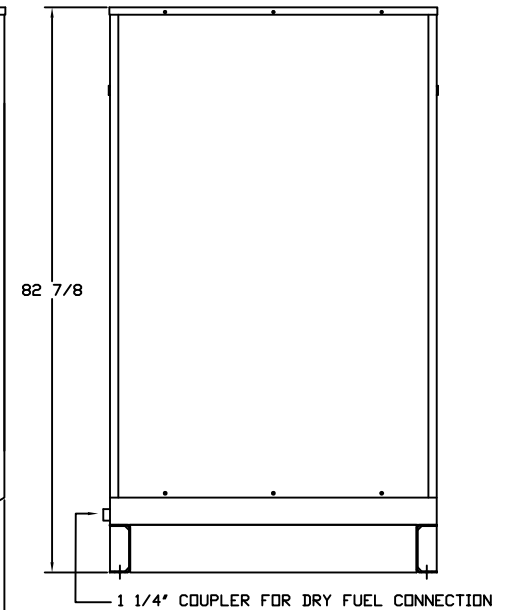

OUTLINE DIMENSIONS FOR 80 THRU 96 KW LEVEL 3 ENCLOSURE (HINGED DOORS & HOSPITAL GRADE SILENCER)

TOP VIEW

(GEN-SET HAS (4) DOORS, (2) SHOWN OPEN ARE TYPICAL FOR BOTH SIDES)

BASE VIEW

GENERATOR END VIEW

SIDE VIEW

RADIATOR END VIEW