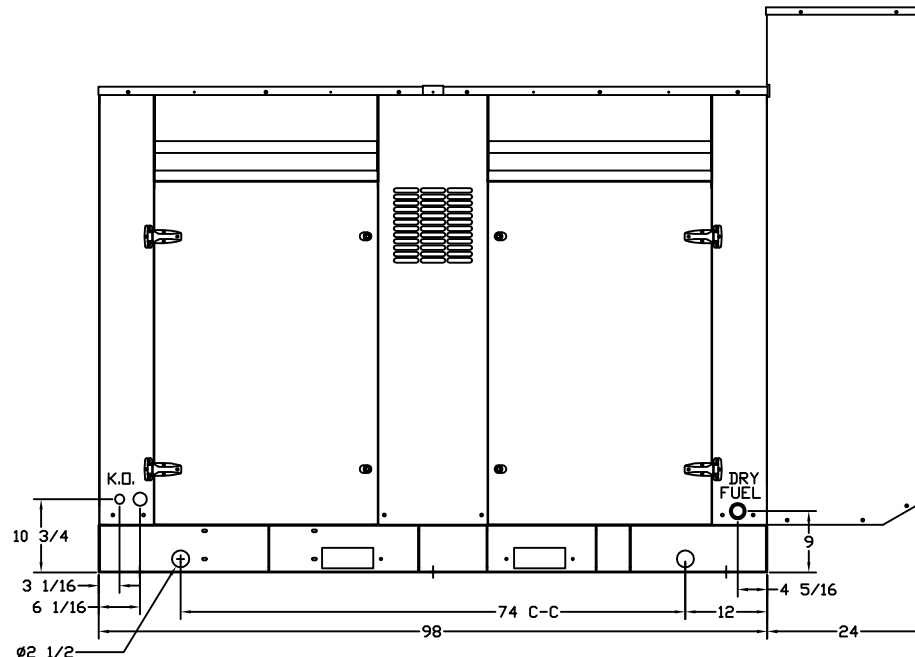

OUTLINE DIMENSIONS FOR 80 THRU 96 KW LEVEL 3 ENCLOSURE (HINGED DOORS & HOSPITAL GRADE SILENCER)

TOP VIEW

(GEN-SET HAS (4) DOORS, (2) SHOWN OPEN ARE TYPICAL FOR BOTH SIDES)

BASE VIEW

GENERATOR END VIEW

SIDE VIEW

RADIATOR END VIEW