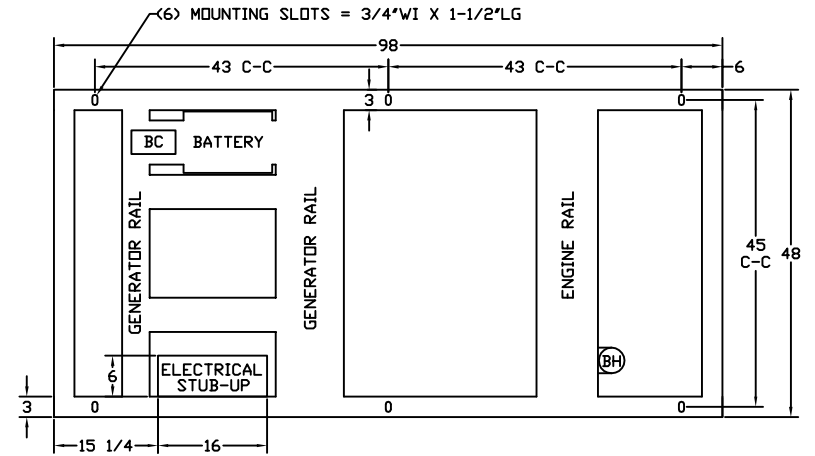

OUTLINE DIMENSIONS FOR 80 THRU 96 KW LEVEL 3 ENCLOSURE (HINGED DOORS & HOSPITAL GRADE SILENCER)

TOP VIEW

(GEN-SET HAS (4) DOORS, (2) SHOWN OPEN ARE TYPICAL FOR BOTH SIDES)

BASE VIEW

GENERATOR END VIEW

SIDE VIEW

RADIATOR END VIEW