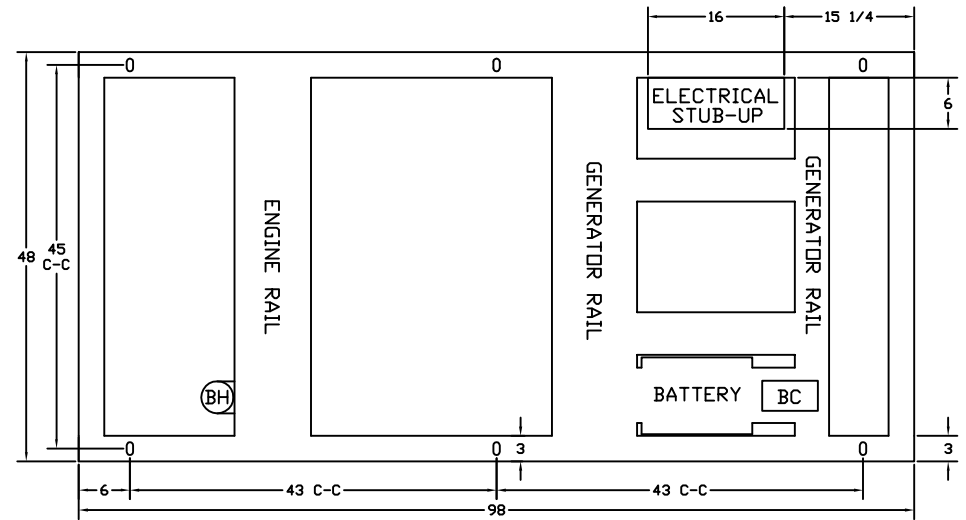

OUTLINE DIMENSIONS FOR SPJD-1000 OPEN

TOP VIEW

BASE VIEW

RADIATOR END VIEW

SIDE VIEW