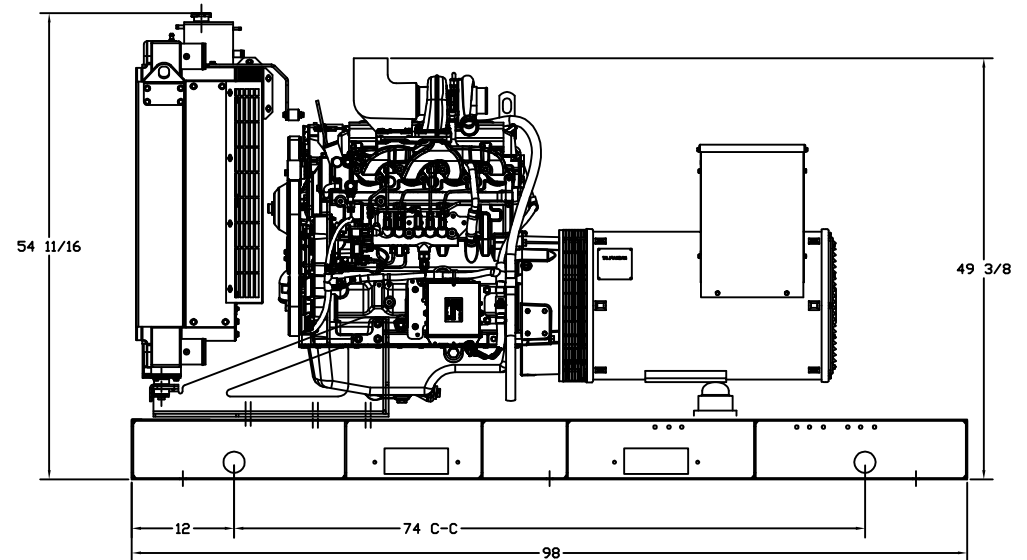

OUTLINE DIMENSIONS FOR SPJD-1000 OPEN

TOP VIEW

BASE VIEW

RADIATOR END VIEW

SIDE VIEW