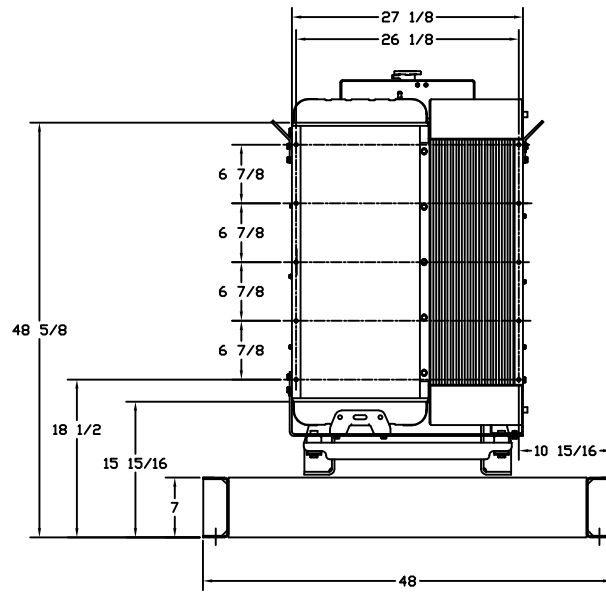

OUTLINE DIMENSIONS FOR SPJD-1000 OPEN

TOP VIEW

BASE VIEW

RADIATOR END VIEW

SIDE VIEW