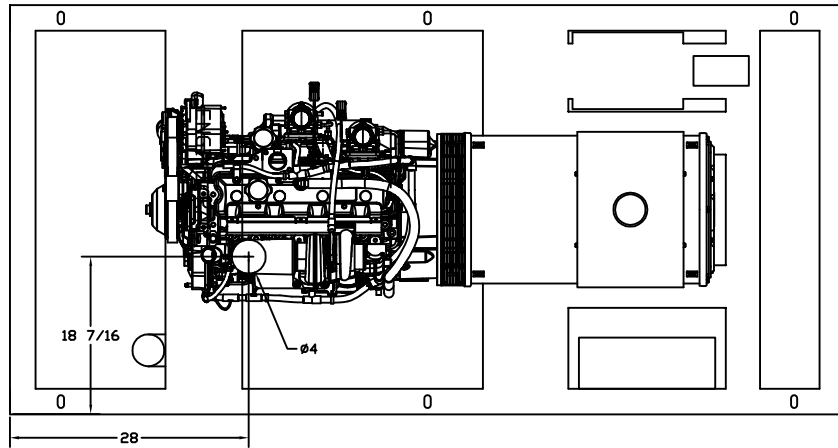

OUTLINE DIMENSIONS FOR SPJD-1000 OPEN

TOP VIEW

BASE VIEW

RADIATOR END VIEW

SIDE VIEW