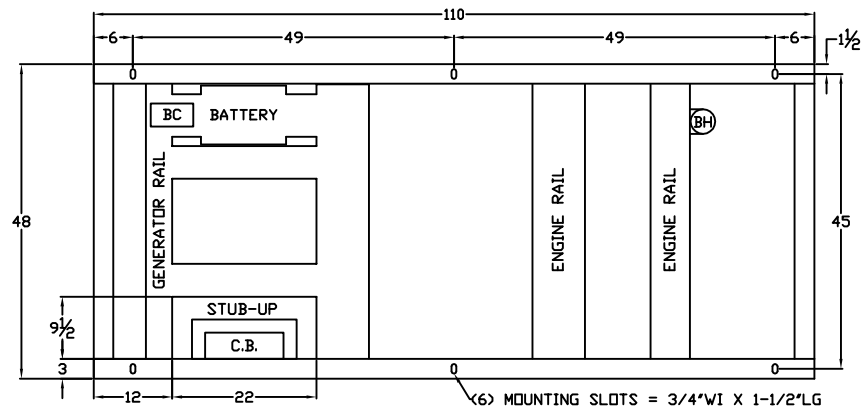

OUTLINE DIMENSIONS FOR SPJD 155 - 210 KW LEVEL 3 ENCLOSURE (HINGED DOORS & HOSPITAL GRADE SILENCER)

TOP VIEW

<GEN-SET HAS (4) DOORS, (2) SHOWN OPEN ARE TYPICAL FOR BOTH SIDES>

FRAME VIEW

GENERATOR END VIEW

SIDE VIEW

RADIATOR END VIEW