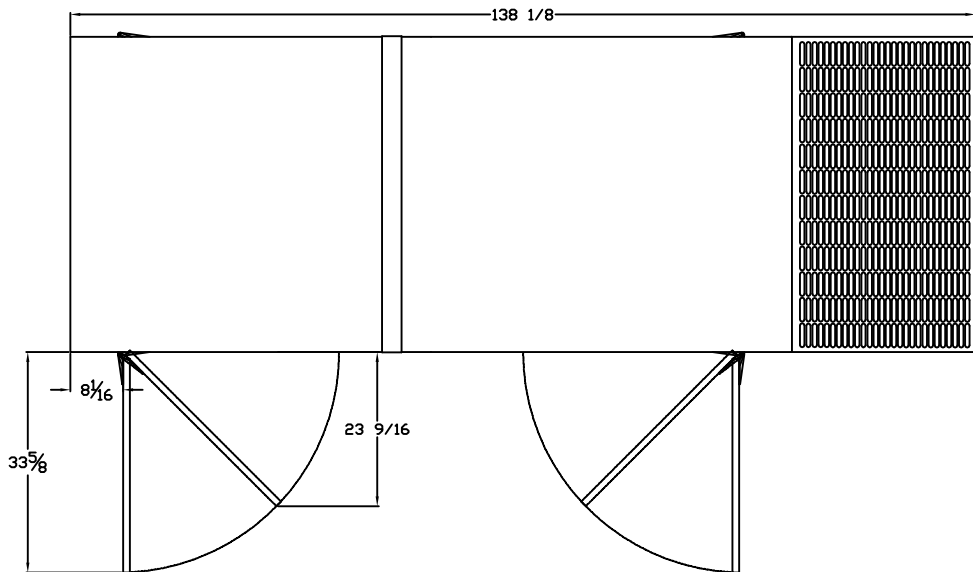

OUTLINE DIMENSIONS FOR SPJD 155 - 210 KW LEVEL 3 ENCLOSURE (HINGED DOORS & HOSPITAL GRADE SILENCER)

TOP VIEW

<GEN-SET HAS (4) DOORS, (2) SHOWN OPEN ARE TYPICAL FOR BOTH SIDES>

FRAME VIEW

GENERATOR END VIEW

SIDE VIEW

RADIATOR END VIEW