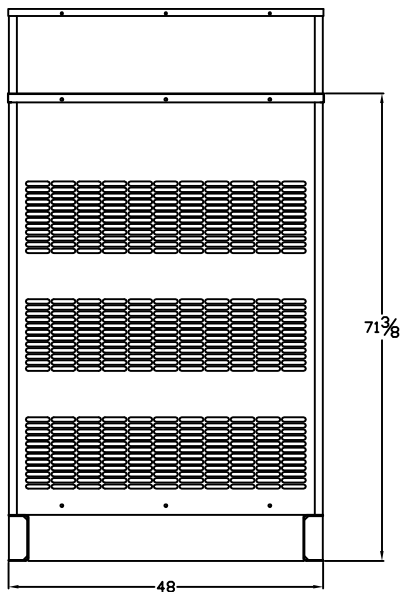

OUTLINE DIMENSIONS FOR SPJD 155 - 210 KW LEVEL 3 ENCLOSURE (HINGED DOORS & HOSPITAL GRADE SILENCER)

TOP VIEW

<GEN-SET HAS (4) DOORS, (2) SHOWN OPEN ARE TYPICAL FOR BOTH SIDES>

FRAME VIEW

GENERATOR END VIEW

SIDE VIEW

RADIATOR END VIEW