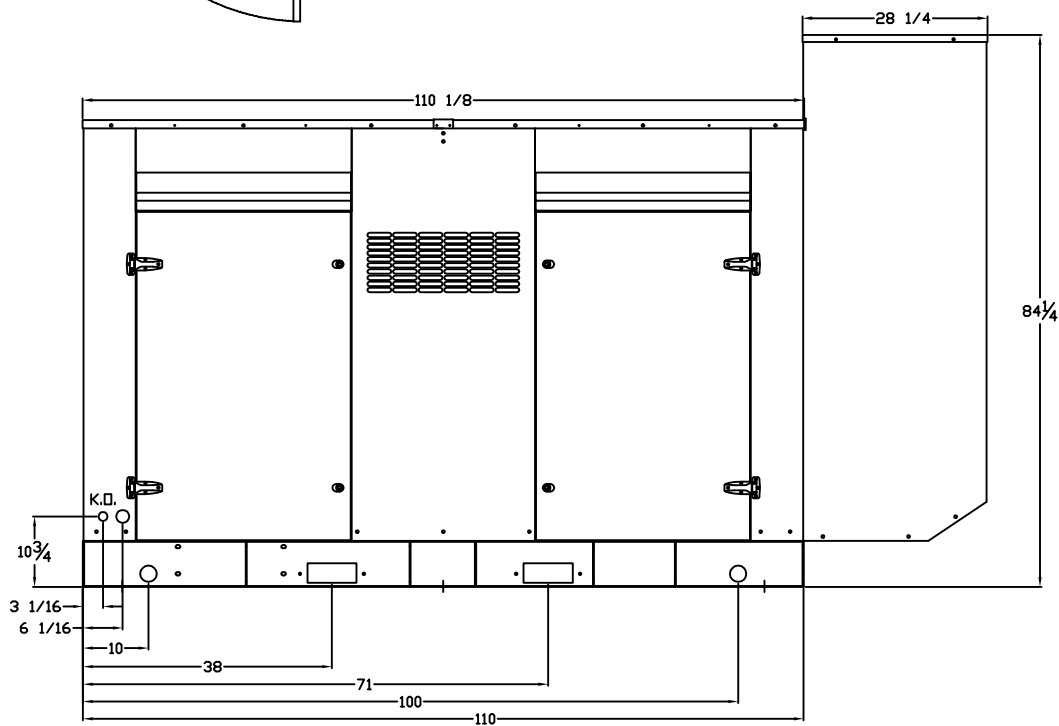

OUTLINE DIMENSIONS FOR SPJD 155 - 210 KW LEVEL 3 ENCLOSURE (HINGED DOORS & HOSPITAL GRADE SILENCER)

TOP VIEW

<GEN-SET HAS (4) DOORS, (2) SHOWN OPEN ARE TYPICAL FOR BOTH SIDES>

FRAME VIEW

GENERATOR END VIEW

SIDE VIEW

RADIATOR END VIEW