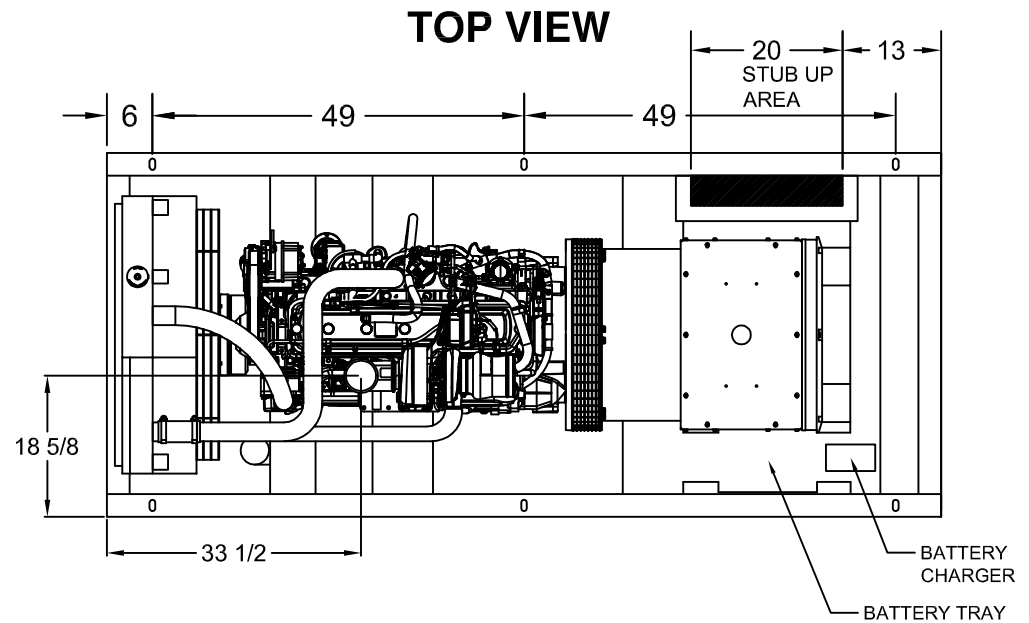

SPJD-2100 OPEN DIMENSIONAL OVERVIEW

RADIATOR VIEW

SIDE VIEW