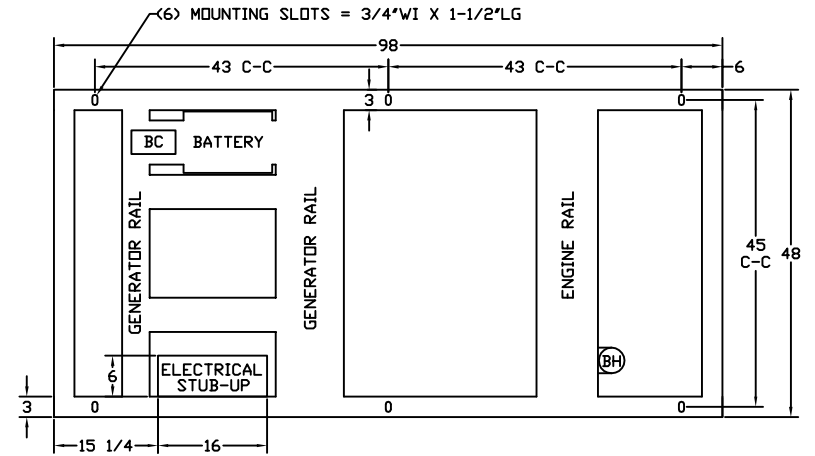

OUTLINE DIMENSIONS FOR 80 THRU 125 KW LEVEL 3 ENCLOSURE (HINGED DOORS & HOSPITAL GRADE SILENCER)

TOP VIEW

(GEN-SET HAS (4) DOORS, (2) SHOWN OPEN ARE TYPICAL FOR BOTH SIDES)

BASE VIEW

GENERATOR END VIEW

SIDE VIEW

RADIATOR END VIEW