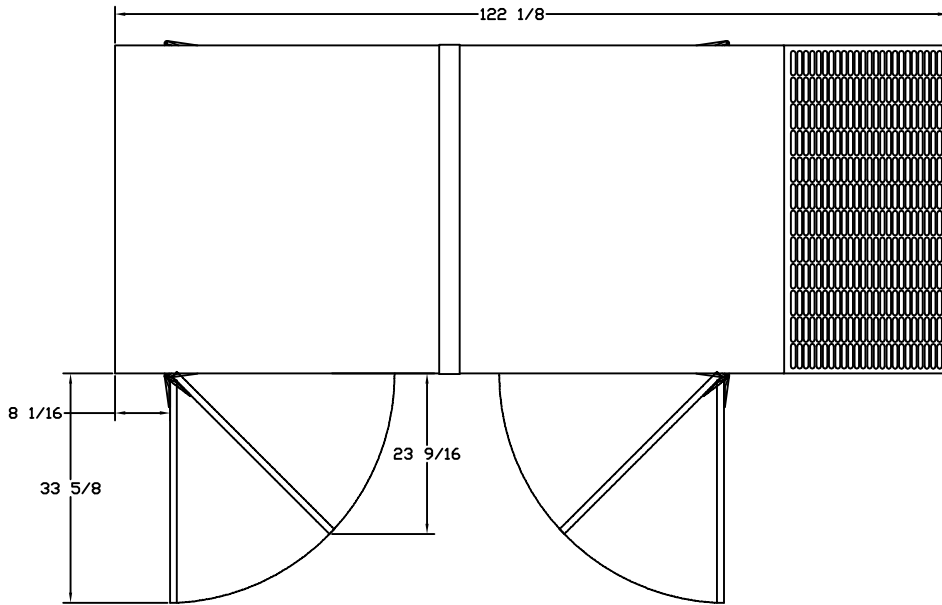

OUTLINE DIMENSIONS FOR 80 THRU 125 KW LEVEL 3 ENCLOSURE (HINGED DOORS & HOSPITAL GRADE SILENCER)

TOP VIEW

(GEN-SET HAS (4) DOORS, (2) SHOWN OPEN ARE TYPICAL FOR BOTH SIDES)

BASE VIEW

GENERATOR END VIEW

SIDE VIEW

RADIATOR END VIEW