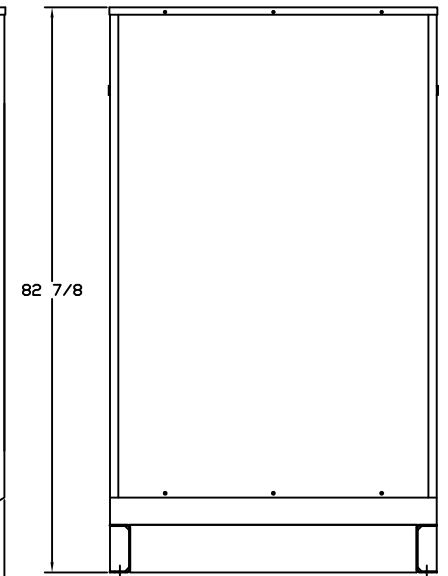

OUTLINE DIMENSIONS FOR 80 THRU 125 KW LEVEL 3 ENCLOSURE (HINGED DOORS & HOSPITAL GRADE SILENCER)

TOP VIEW

(GEN-SET HAS (4) DOORS, (2) SHOWN OPEN ARE TYPICAL FOR BOTH SIDES)

BASE VIEW

GENERATOR END VIEW

SIDE VIEW

RADIATOR END VIEW