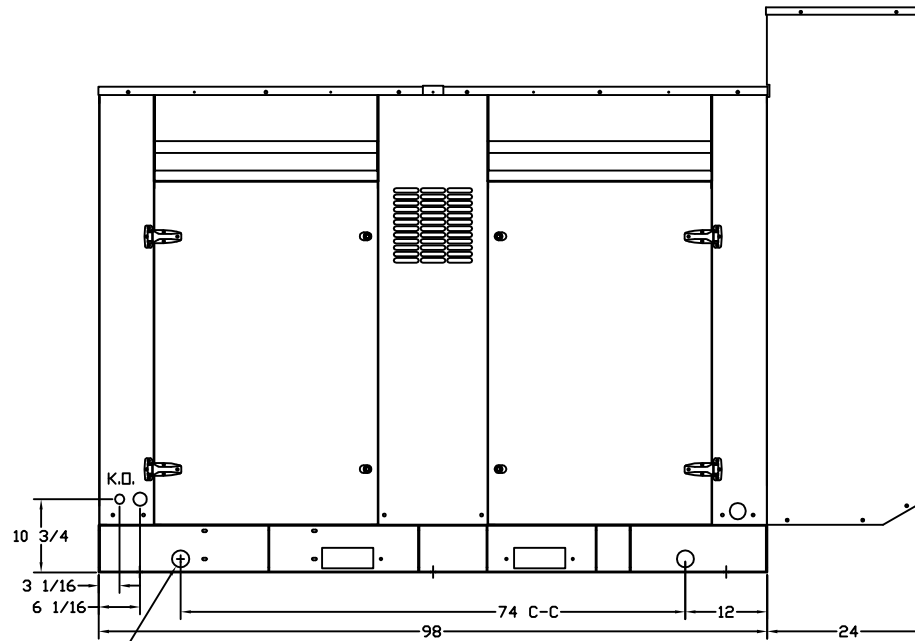

OUTLINE DIMENSIONS FOR 80 THRU 125 KW LEVEL 3 ENCLOSURE (HINGED DOORS & HOSPITAL GRADE SILENCER)

TOP VIEW

(GEN-SET HAS (4) DOORS, (2) SHOWN OPEN ARE TYPICAL FOR BOTH SIDES)

BASE VIEW

GENERATOR END VIEW

SIDE VIEW

RADIATOR END VIEW