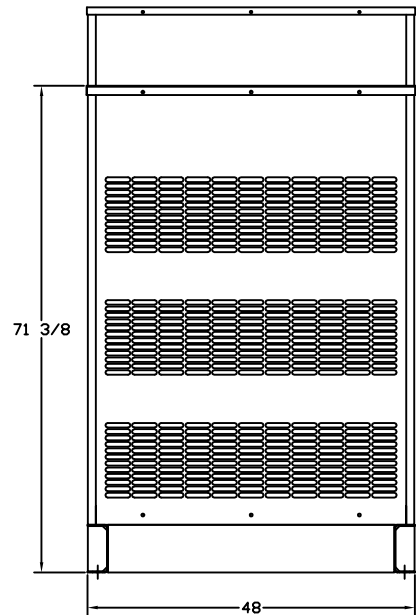

OUTLINE DIMENSIONS FOR 80 THRU 125 KW LEVEL 3 ENCLOSURE (HINGED DOORS & HOSPITAL GRADE SILENCER)

TOP VIEW

(GEN-SET HAS (4) DOORS, (2) SHOWN OPEN ARE TYPICAL FOR BOTH SIDES)

BASE VIEW

GENERATOR END VIEW

SIDE VIEW

RADIATOR END VIEW