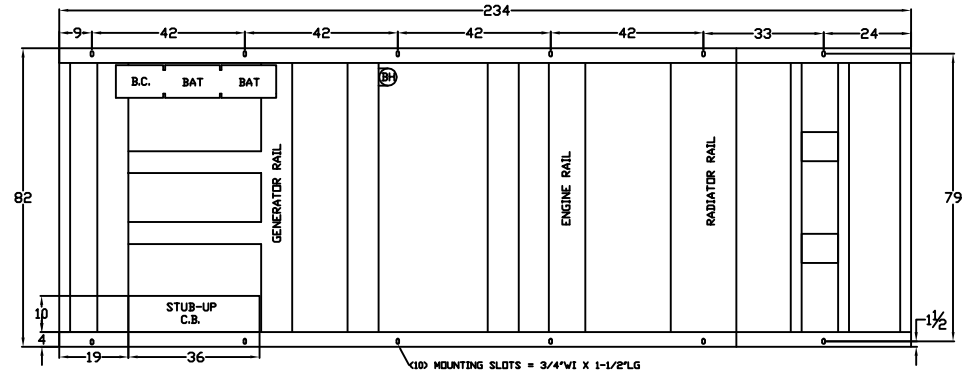

LEVEL 2 & 3 ENCLOSURE OUTLINE DIMENSIONS FOR SPMI-7000 THRU SPMI-8000

TOP VIEW

(GEN-SET HAS (6) DOORS, (3) SHOWN OPEN ARE TYPICAL FOR BOTH SIDES)

FRAME VIEW

GENERATOR END VIEW

SIDE VIEW

RADIATOR END VIEW