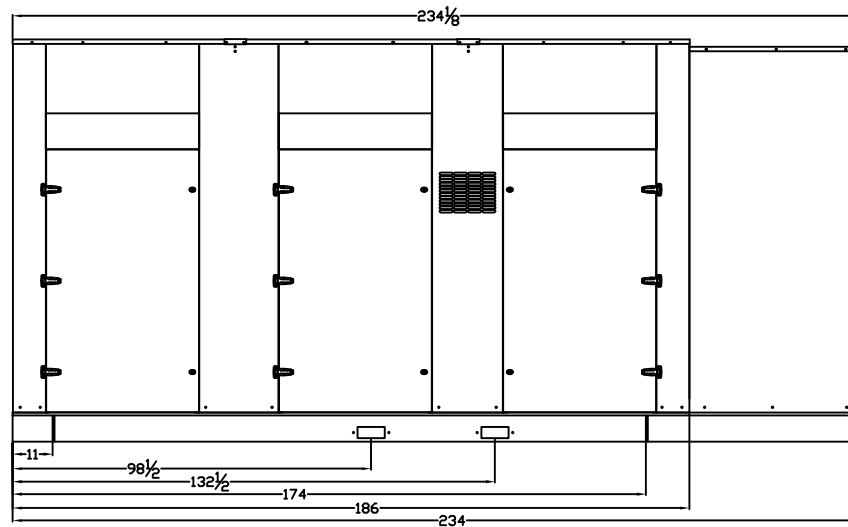

LEVEL 2 & 3 ENCLOSURE OUTLINE DIMENSIONS FOR SPMI-7000 THRU SPMI-8000

TOP VIEW

(GEN-SET HAS (6) DOORS, (3) SHOWN OPEN ARE TYPICAL FOR BOTH SIDES)

FRAME VIEW

GENERATOR END VIEW

SIDE VIEW

RADIATOR END VIEW