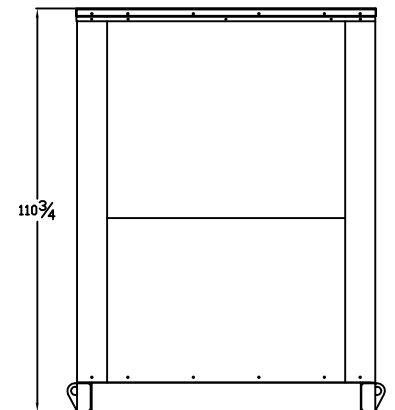

LEVEL 2 & 3 ENCLOSURE OUTLINE DIMENSIONS FOR SPMI-7000 THRU SPMI-8000

TOP VIEW

(GEN-SET HAS (6) DOORS, (3) SHOWN OPEN ARE TYPICAL FOR BOTH SIDES)

FRAME VIEW

GENERATOR END VIEW

SIDE VIEW

RADIATOR END VIEW