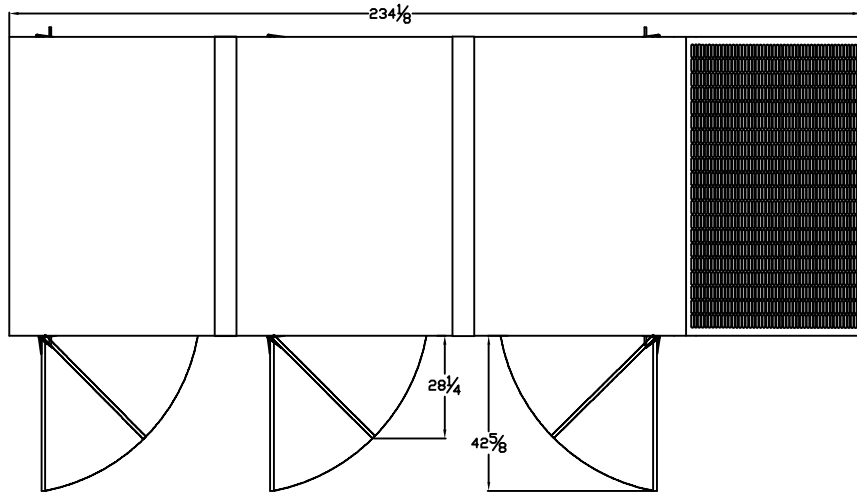

LEVEL 2 & 3 ENCLOSURE OUTLINE DIMENSIONS FOR SPMI-7000 THRU SPMI-8000

TOP VIEW

(GEN-SET HAS (6) DOORS, (3) SHOWN OPEN ARE TYPICAL FOR BOTH SIDES)

FRAME VIEW

GENERATOR END VIEW

SIDE VIEW

RADIATOR END VIEW