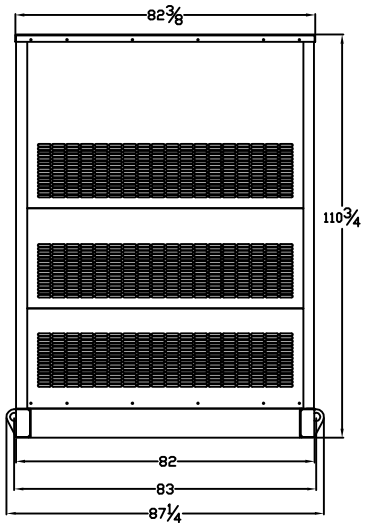

LEVEL 2 & 3 ENCLOSURE OUTLINE DIMENSIONS FOR SPMI-7000 THRU SPMI-8000

TOP VIEW

(GEN-SET HAS (6) DOORS, (3) SHOWN OPEN ARE TYPICAL FOR BOTH SIDES)

FRAME VIEW

GENERATOR END VIEW

SIDE VIEW

RADIATOR END VIEW