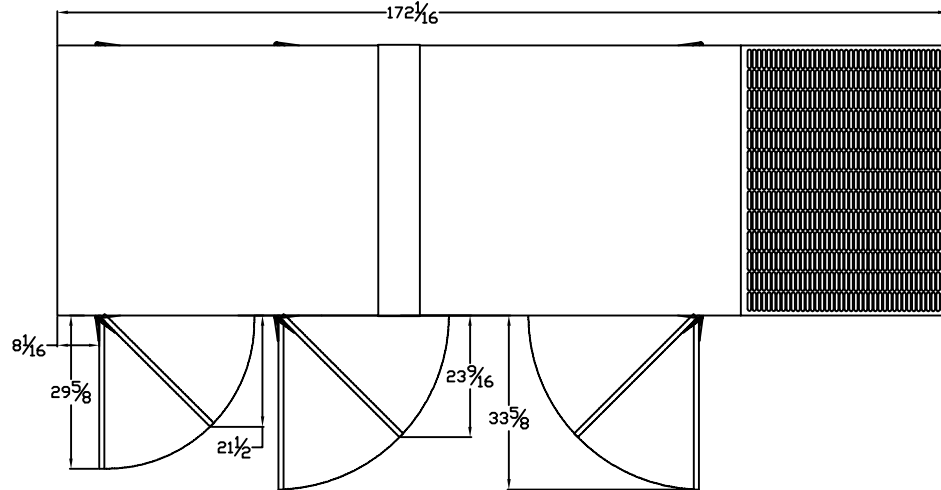

OUTLINE DIMENSIONS FOR SPVD 250 - 400 KW LEVEL 3 ENCLOSURE (HINGED DOORS & HOSPITAL GRADE SILENCER)

TOP VIEW

(GEN-SET HAS (6) DOORS, (3) SHOWN OPEN ARE TYPICAL FOR BOTH SIDES)

FRAME VIEW

GENERATOR END VIEW

SIDE VIEW

RADIATOR END VIEW