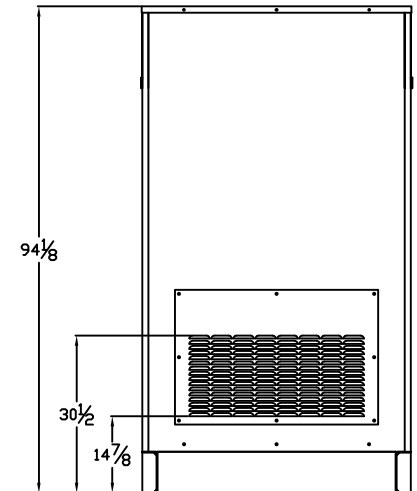

OUTLINE DIMENSIONS FOR SPVD 250 - 400 KW LEVEL 3 ENCLOSURE (HINGED DOORS & HOSPITAL GRADE SILENCER)

TOP VIEW

(GEN-SET HAS (6) DOORS, (3) SHOWN OPEN ARE TYPICAL FOR BOTH SIDES)

FRAME VIEW

GENERATOR END VIEW

SIDE VIEW

RADIATOR END VIEW