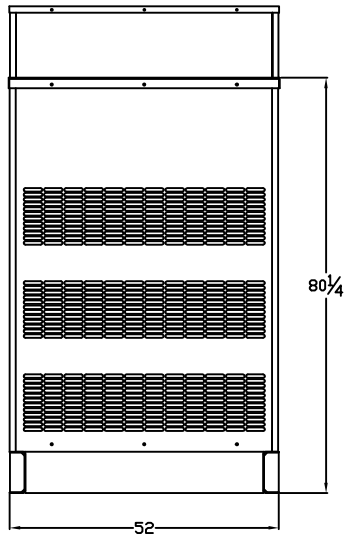

OUTLINE DIMENSIONS FOR SPVD 250 - 400 KW LEVEL 3 ENCLOSURE (HINGED DOORS & HOSPITAL GRADE SILENCER)

TOP VIEW

(GEN-SET HAS (6) DOORS, (3) SHOWN OPEN ARE TYPICAL FOR BOTH SIDES)

FRAME VIEW

GENERATOR END VIEW

SIDE VIEW

RADIATOR END VIEW