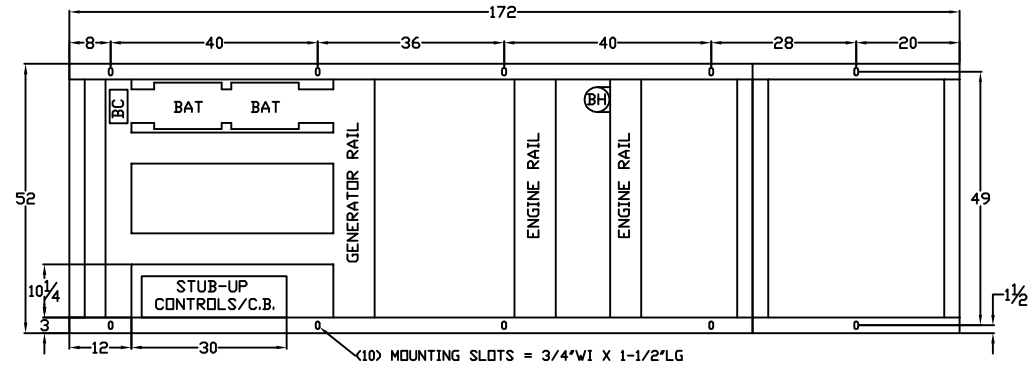

OUTLINE DIMENSIONS FOR SPVD 250 - 400 KW LEVEL 3 ENCLOSURE (HINGED DOORS & HOSPITAL GRADE SILENCER)

TOP VIEW

(GEN-SET HAS (6) DOORS, (3) SHOWN OPEN ARE TYPICAL FOR BOTH SIDES)

FRAME VIEW

GENERATOR END VIEW

SIDE VIEW

RADIATOR END VIEW