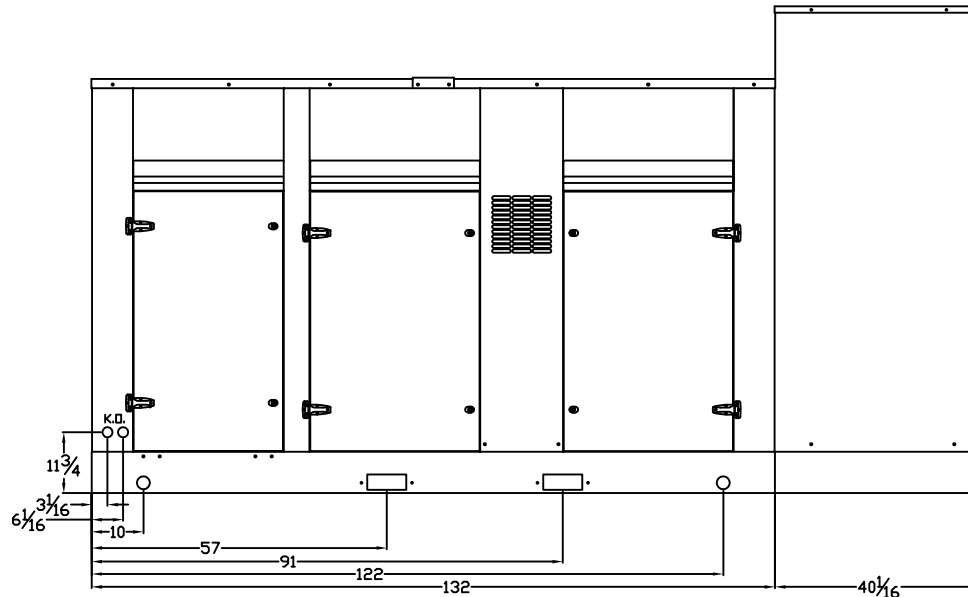

OUTLINE DIMENSIONS FOR SPVD 250 - 400 KW LEVEL 3 ENCLOSURE (HINGED DOORS & HOSPITAL GRADE SILENCER)

TOP VIEW

(GEN-SET HAS (6) DOORS, (3) SHOWN OPEN ARE TYPICAL FOR BOTH SIDES)

FRAME VIEW

GENERATOR END VIEW

SIDE VIEW

RADIATOR END VIEW