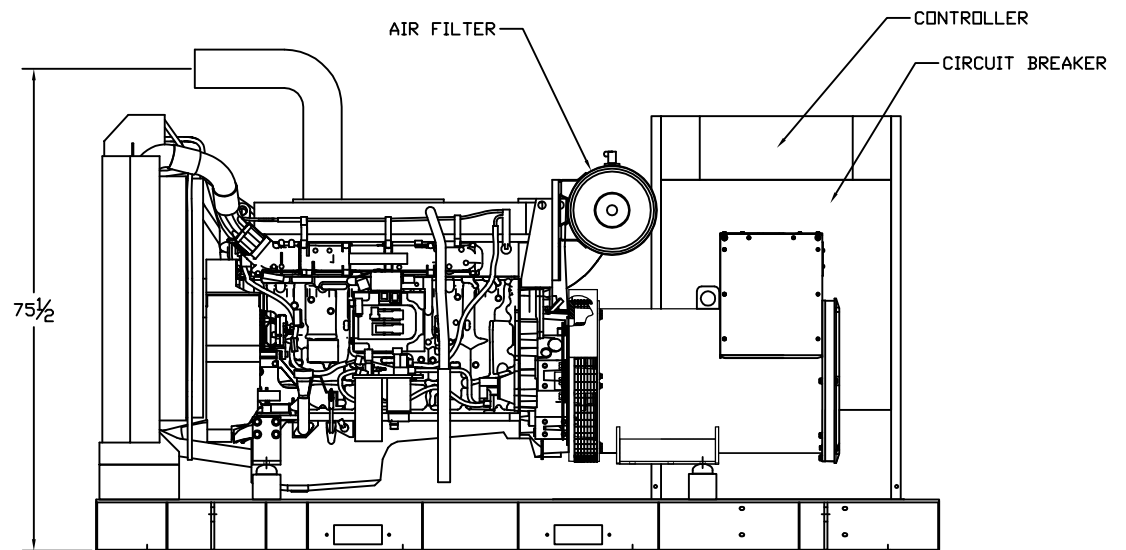

OUTLINE DIMENSIONS FOR SPVD-3000 OPEN

TOP VIEW

RADIATOR END VIEW

RIGHT SIDE VIEW