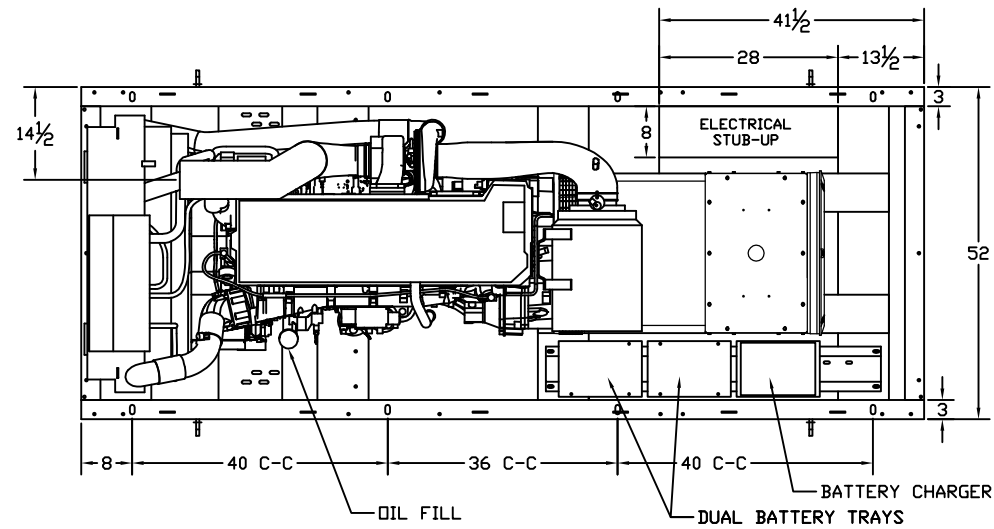

OUTLINE DIMENSIONS FOR SPVD-3000 OPEN

TOP VIEW

RADIATOR END VIEW

RIGHT SIDE VIEW