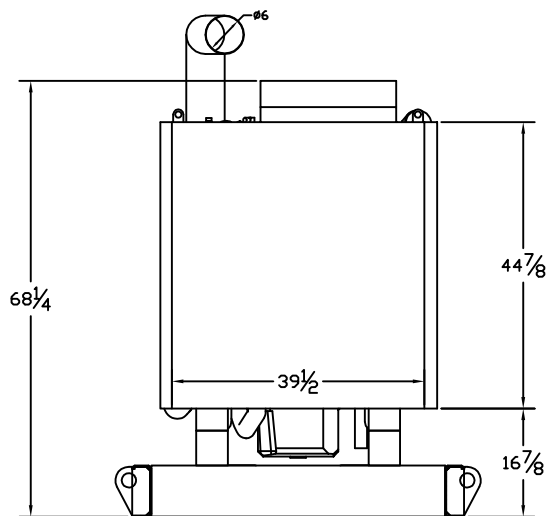

OUTLINE DIMENSIONS FOR SPVD-3000 OPEN

TOP VIEW

RADIATOR END VIEW

RIGHT SIDE VIEW