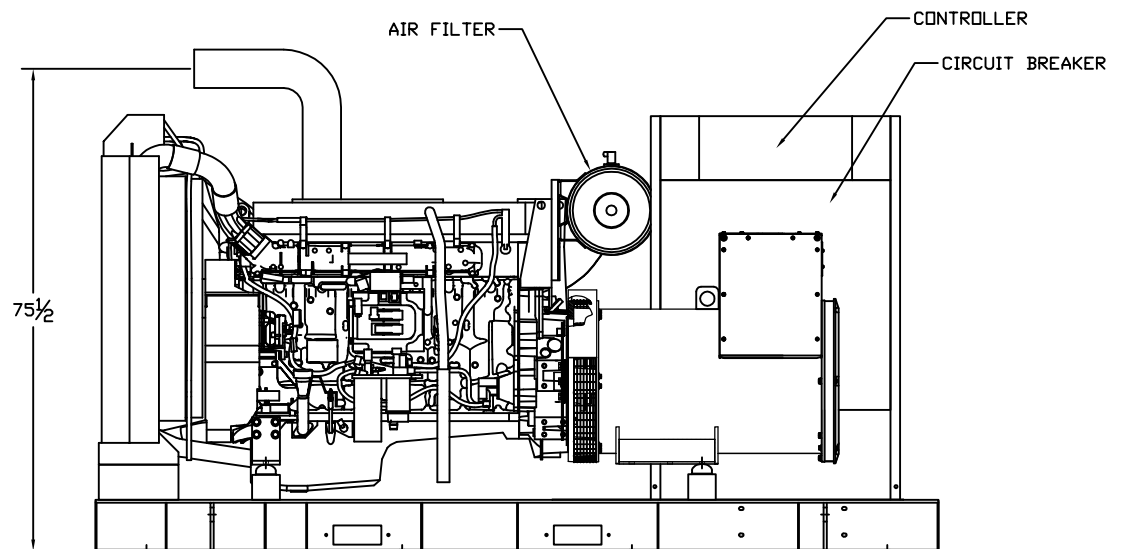

OUTLINE DIMENSIONS FOR SPVD-3500 OPEN

TOP VIEW

RADIATOR END VIEW

RIGHT SIDE VIEW