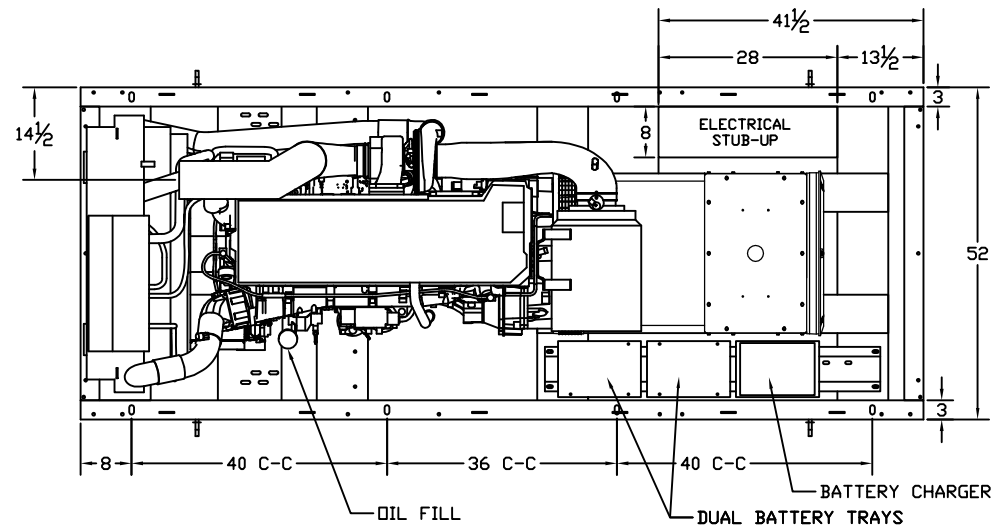

OUTLINE DIMENSIONS FOR SPVD-3500 OPEN

TOP VIEW

RADIATOR END VIEW

RIGHT SIDE VIEW