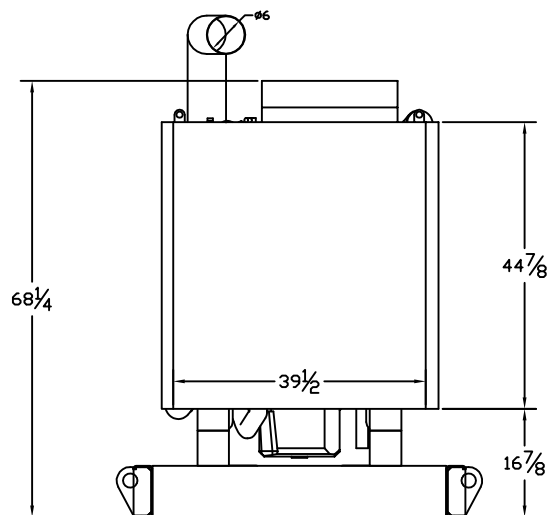

OUTLINE DIMENSIONS FOR SPVD-3500 OPEN

TOP VIEW

RADIATOR END VIEW

RIGHT SIDE VIEW