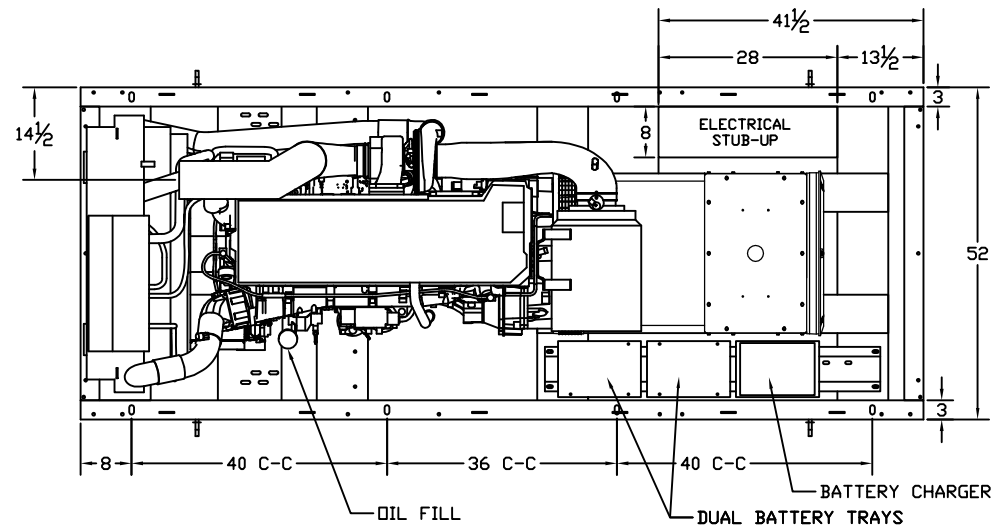

# OUTLINE DIMENSIONS FOR SPVD-4000 OPEN

## TOP VIEW

### RADIATOR END VIEW

### RIGHT SIDE VIEW