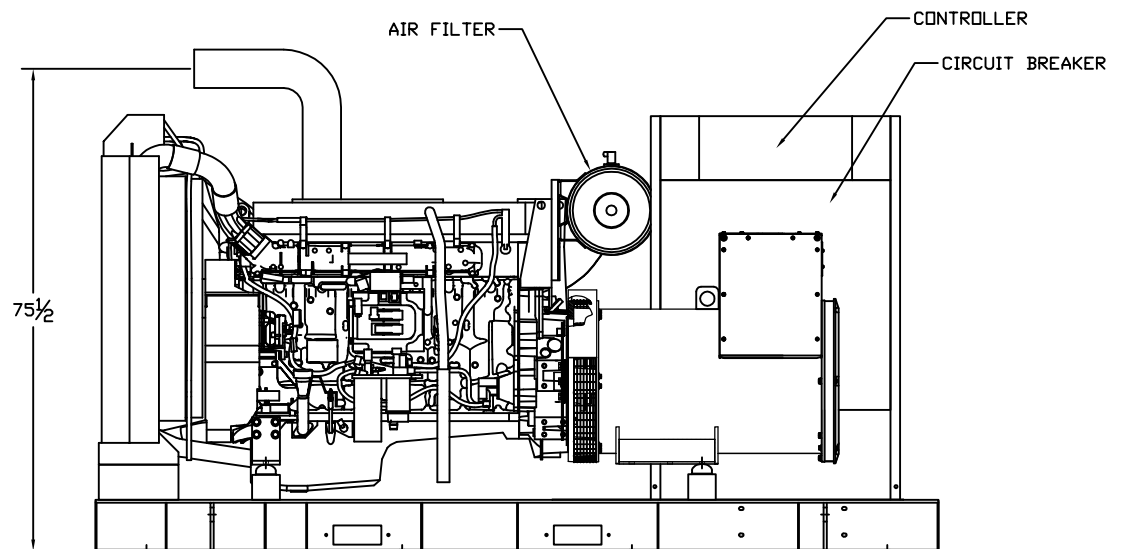

# OUTLINE DIMENSIONS FOR SPVD-4000 OPEN

## TOP VIEW

### RADIATOR END VIEW

### RIGHT SIDE VIEW