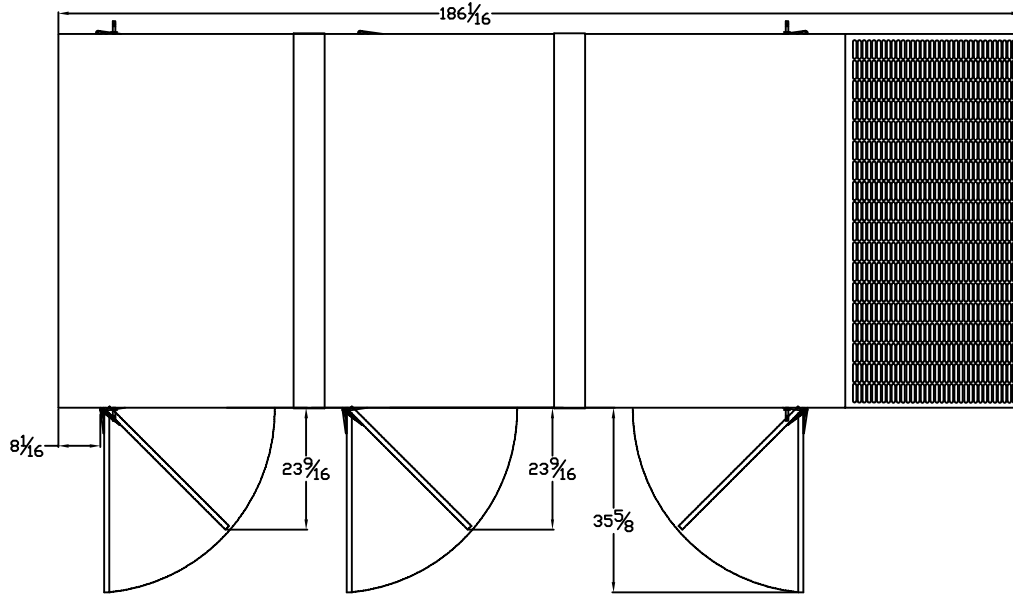

LEVEL 2 ENCLOSURE OUTLINE DIMENSIONS FOR SPVD-5000 THRU SPVD-6000

TOP VIEW

(GEN-SET HAS (6) DOORS, (3) SHOWN OPEN ARE TYPICAL FOR BOTH SIDES)

FRAME VIEW

GENERATOR END VIEW

SIDE VIEW

RADIATOR END VIEW