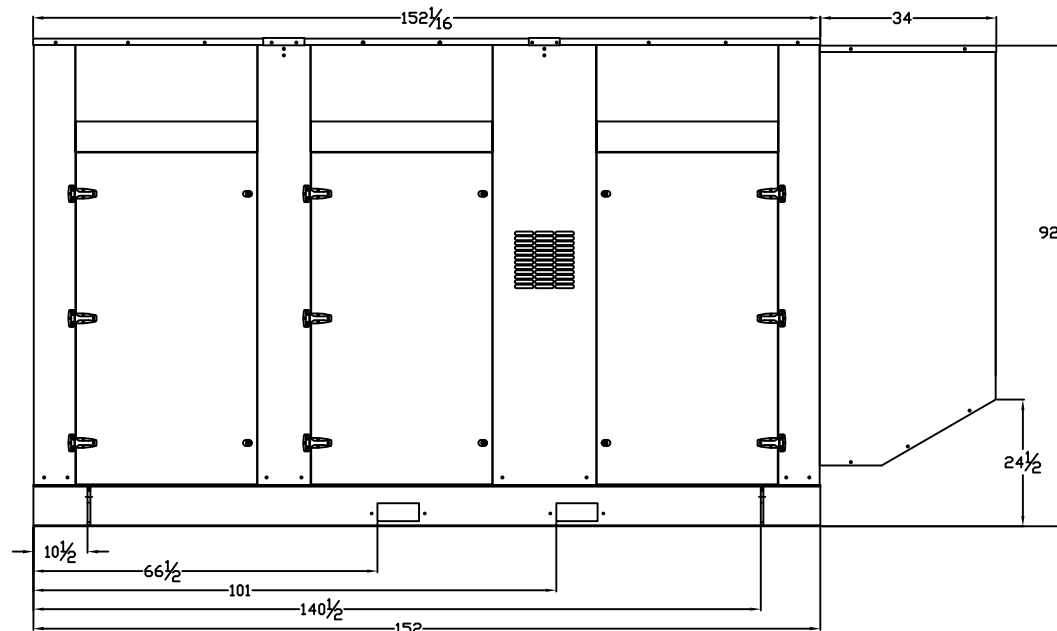

LEVEL 2 ENCLOSURE OUTLINE DIMENSIONS FOR SPVD-5000 THRU SPVD-6000

TOP VIEW

(GEN-SET HAS (6) DOORS, (3) SHOWN OPEN ARE TYPICAL FOR BOTH SIDES)

FRAME VIEW

GENERATOR END VIEW

SIDE VIEW

RADIATOR END VIEW