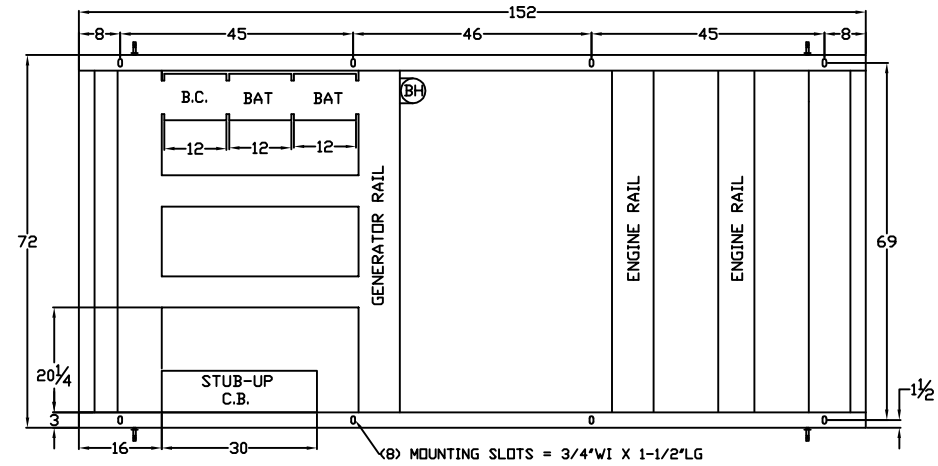

LEVEL 2 ENCLOSURE OUTLINE DIMENSIONS FOR SPVD-5000 THRU SPVD-6000

TOP VIEW

(GEN-SET HAS (6) DOORS, (3) SHOWN OPEN ARE TYPICAL FOR BOTH SIDES)

FRAME VIEW

GENERATOR END VIEW

SIDE VIEW

RADIATOR END VIEW