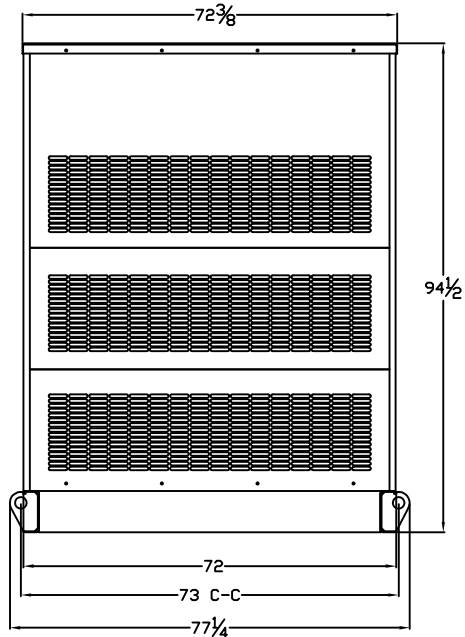

LEVEL 2 ENCLOSURE OUTLINE DIMENSIONS FOR SPVD-5000 THRU SPVD-6000

TOP VIEW

(GEN-SET HAS (6) DOORS, (3) SHOWN OPEN ARE TYPICAL FOR BOTH SIDES)

FRAME VIEW

GENERATOR END VIEW

SIDE VIEW

RADIATOR END VIEW