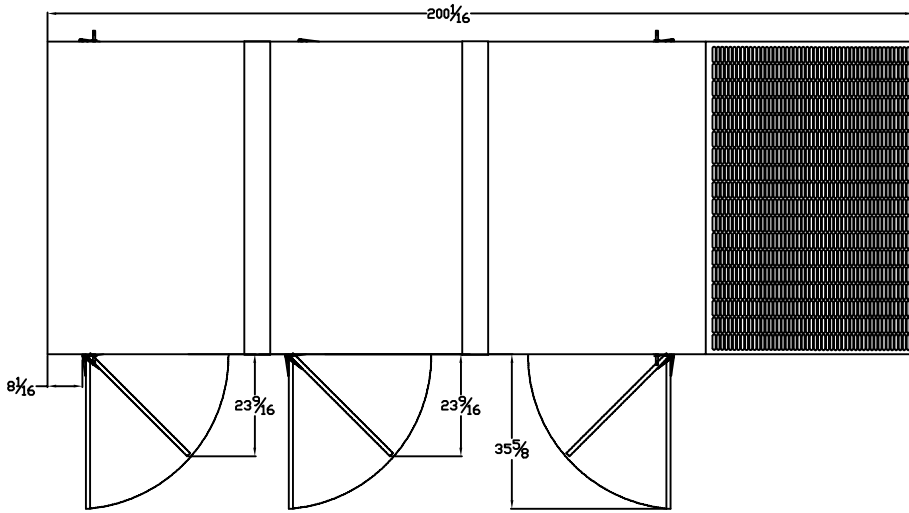

LEVEL 3 ENCLOSURE OUTLINE DIMENSIONS W/ HOSPITAL GRADE SILENCER FOR SPVD-5000 THRU SPVD-6000

TOP VIEW

(GEN-SET HAS (6) DOORS, (3) SHOWN OPEN ARE TYPICAL FOR BOTH SIDES)

FRAME VIEW

GENERATOR END VIEW

SIDE VIEW

RADIATOR END VIEW