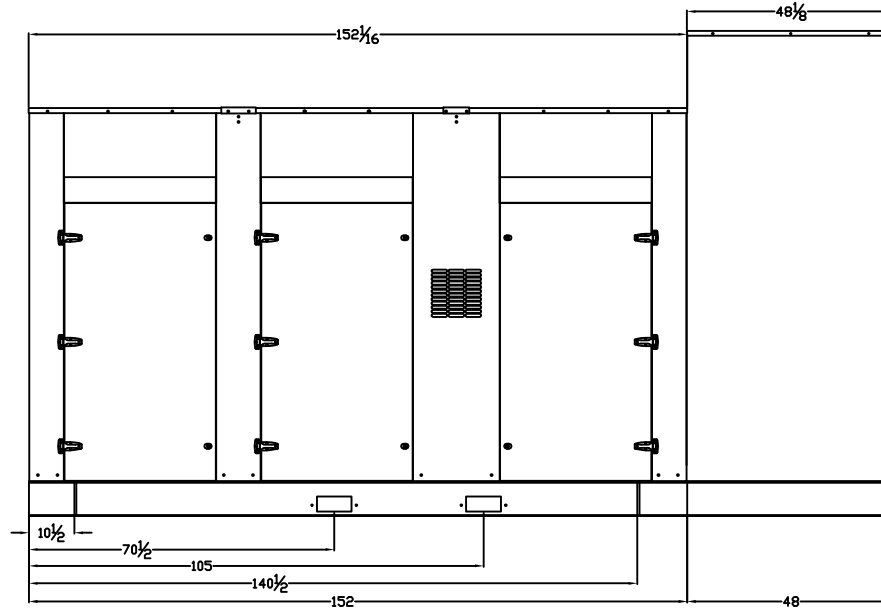

LEVEL 3 ENCLOSURE OUTLINE DIMENSIONS W/ HOSPITAL GRADE SILENCER FOR SPVD-5000 THRU SPVD-6000

TOP VIEW

(GEN-SET HAS (6) DOORS, (3) SHOWN OPEN ARE TYPICAL FOR BOTH SIDES)

FRAME VIEW

GENERATOR END VIEW

SIDE VIEW

RADIATOR END VIEW