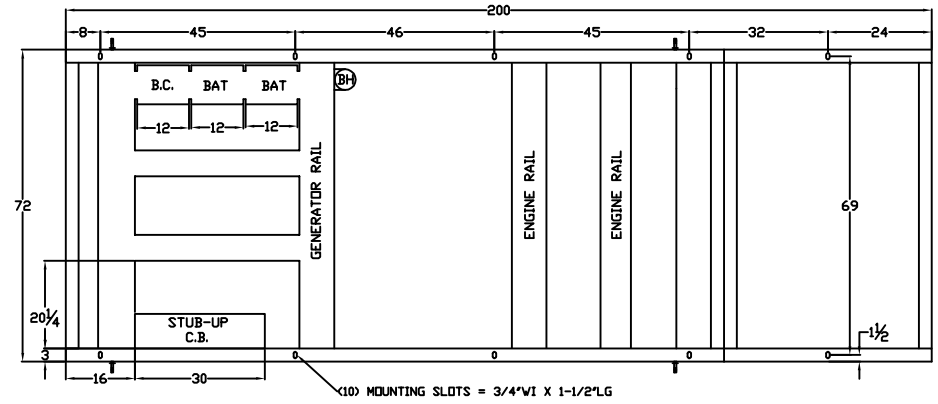

LEVEL 3 ENCLOSURE OUTLINE DIMENSIONS W/ HOSPITAL GRADE SILENCER FOR SPVD-5000 THRU SPVD-6000

TOP VIEW

(GEN-SET HAS (6) DOORS, (3) SHOWN OPEN ARE TYPICAL FOR BOTH SIDES)

FRAME VIEW

GENERATOR END VIEW

SIDE VIEW

RADIATOR END VIEW