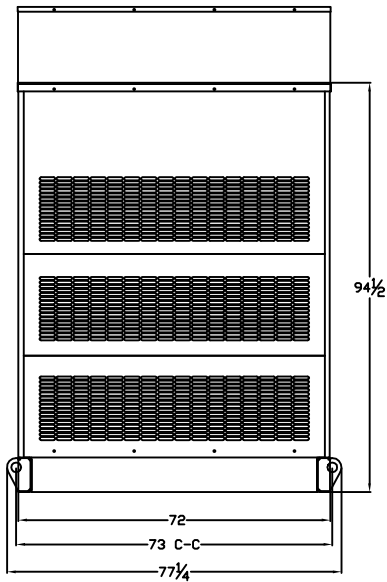

LEVEL 3 ENCLOSURE OUTLINE DIMENSIONS W/ HOSPITAL GRADE SILENCER FOR SPVD-5000 THRU SPVD-6000

TOP VIEW

(GEN-SET HAS (6) DOORS, (3) SHOWN OPEN ARE TYPICAL FOR BOTH SIDES)

FRAME VIEW

GENERATOR END VIEW

SIDE VIEW

RADIATOR END VIEW