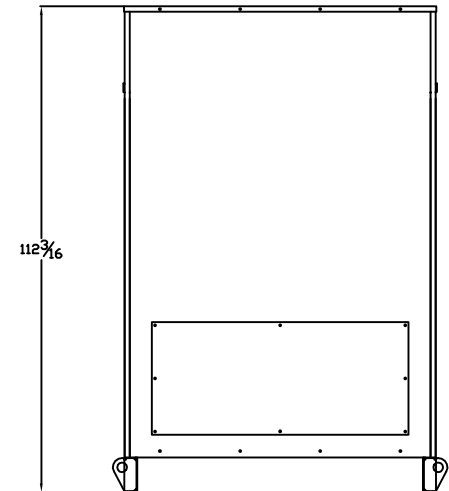

LEVEL 3 ENCLOSURE OUTLINE DIMENSIONS W/ HOSPITAL GRADE SILENCER FOR SPVD-5000 THRU SPVD-6000

TOP VIEW

(GEN-SET HAS (6) DOORS, (3) SHOWN OPEN ARE TYPICAL FOR BOTH SIDES)

FRAME VIEW

GENERATOR END VIEW

SIDE VIEW

RADIATOR END VIEW