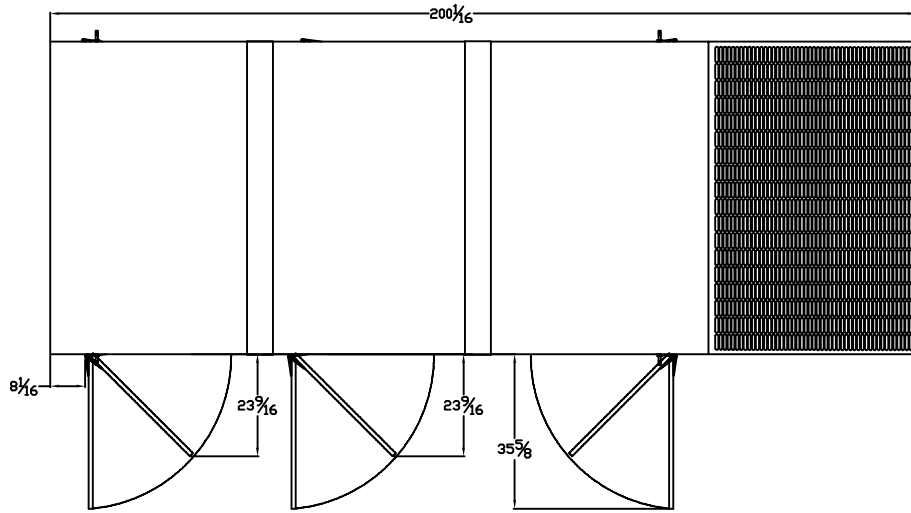

# T4D-5500 THRU T4D-6000 LEVEL 2 ENCLOSURE OUTLINE DIMENSIONS WITH RESIDENTIAL GRADE SILENCER

**TOP VIEW**

(GEN-SET HAS (6) DOORS, (3) SHOWN OPEN ARE TYPICAL FOR BOTH SIDES)

**FRAME VIEW**

**GENERATOR END VIEW**

**SIDE VIEW**

**RADIATOR END VIEW**