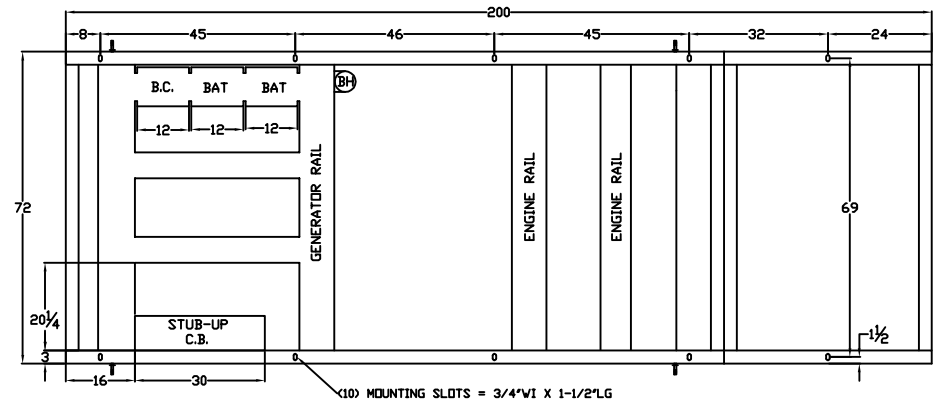

# T4D-5500 THRU T4D-6000 LEVEL 2 ENCLOSURE OUTLINE DIMENSIONS WITH RESIDENTIAL GRADE SILENCER

**TOP VIEW**

(GEN-SET HAS (6) DOORS, (3) SHOWN OPEN ARE TYPICAL FOR BOTH SIDES)

**FRAME VIEW**

**GENERATOR END VIEW**

**SIDE VIEW**

**RADIATOR END VIEW**