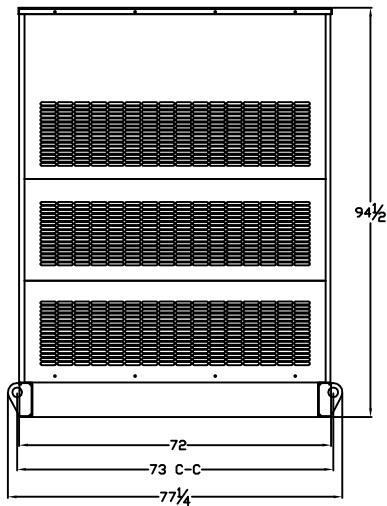

# T4D-5500 THRU T4D-6000 LEVEL 2 ENCLOSURE OUTLINE DIMENSIONS WITH RESIDENTIAL GRADE SILENCER

**TOP VIEW**

(GEN-SET HAS (6) DOORS, (3) SHOWN OPEN ARE TYPICAL FOR BOTH SIDES)

**FRAME VIEW**

**GENERATOR END VIEW**

**SIDE VIEW**

**RADIATOR END VIEW**