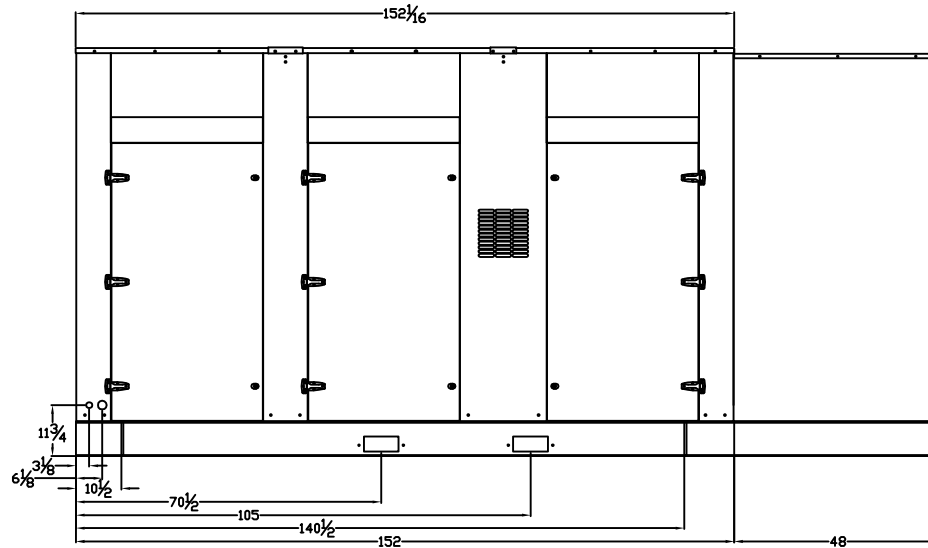

# T4D-5500 THRU T4D-6000 LEVEL 2 ENCLOSURE OUTLINE DIMENSIONS WITH RESIDENTIAL GRADE SILENCER

**TOP VIEW**

(GEN-SET HAS (6) DOORS, (3) SHOWN OPEN ARE TYPICAL FOR BOTH SIDES)

**FRAME VIEW**

**GENERATOR END VIEW**

**SIDE VIEW**

**RADIATOR END VIEW**