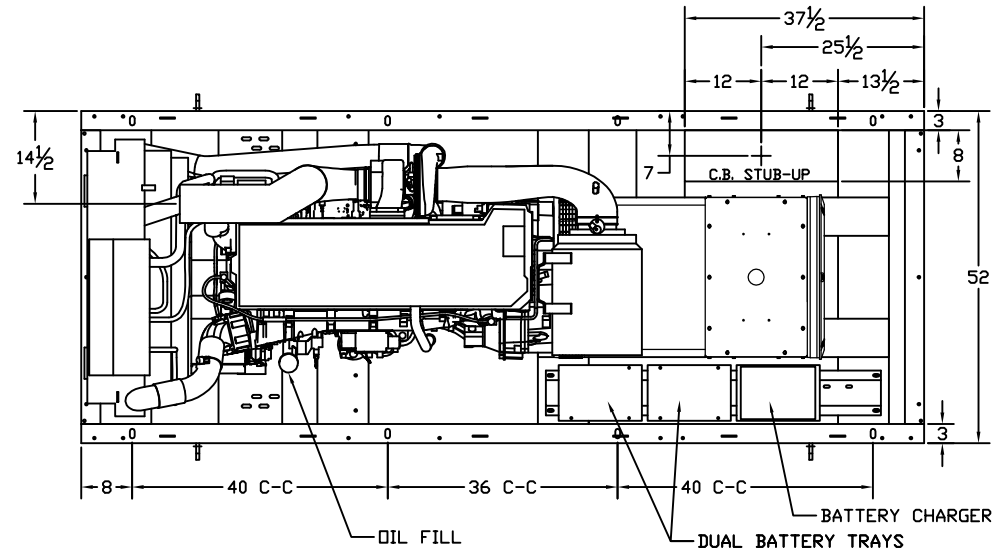

# OUTLINE DIMENSIONS FOR SPVD-2500 OPEN

## TOP VIEW

### RADIATOR END VIEW

### RIGHT SIDE VIEW