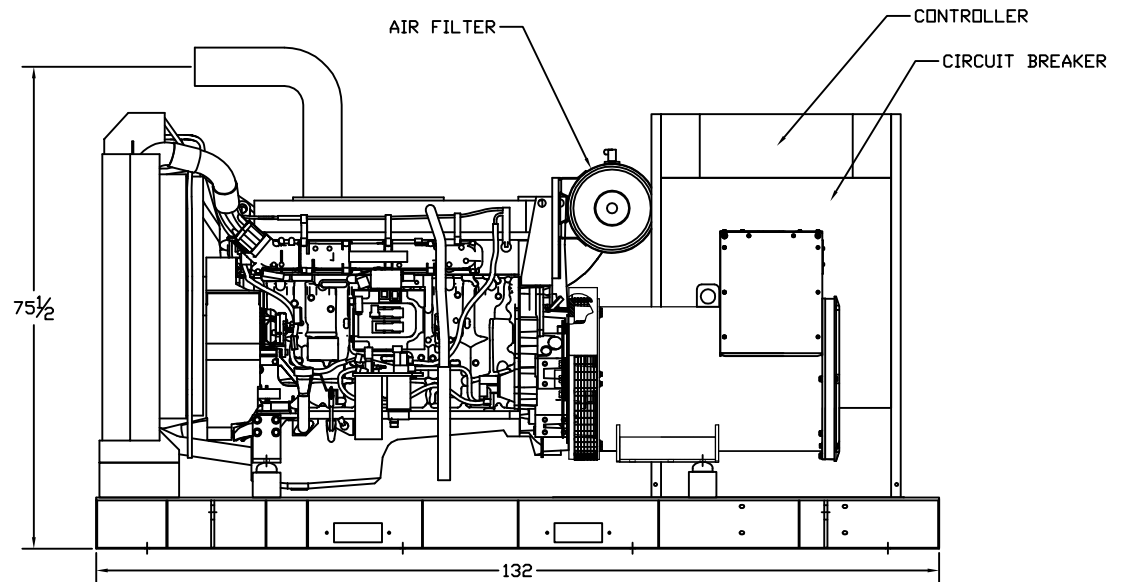

# OUTLINE DIMENSIONS FOR SPVD-2500 OPEN

## TOP VIEW

### RADIATOR END VIEW

### RIGHT SIDE VIEW