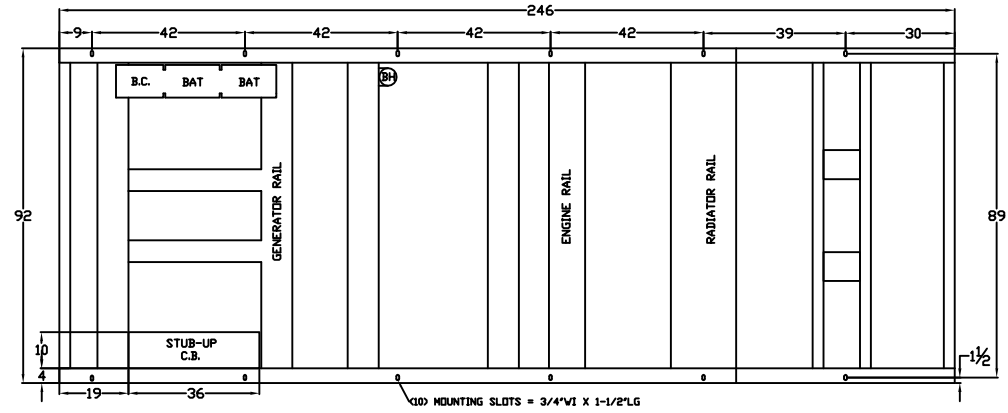

LEVEL 2 ENCLOSURE OUTLINE DIMENSIONS FOR PR-5400

TOP VIEW

(GEN-SET HAS (6) DOORS, (3) SHOWN OPEN ARE TYPICAL FOR BOTH SIDES)

FRAME VIEW

GENERATOR END VIEW

SIDE VIEW

RADIATOR END VIEW