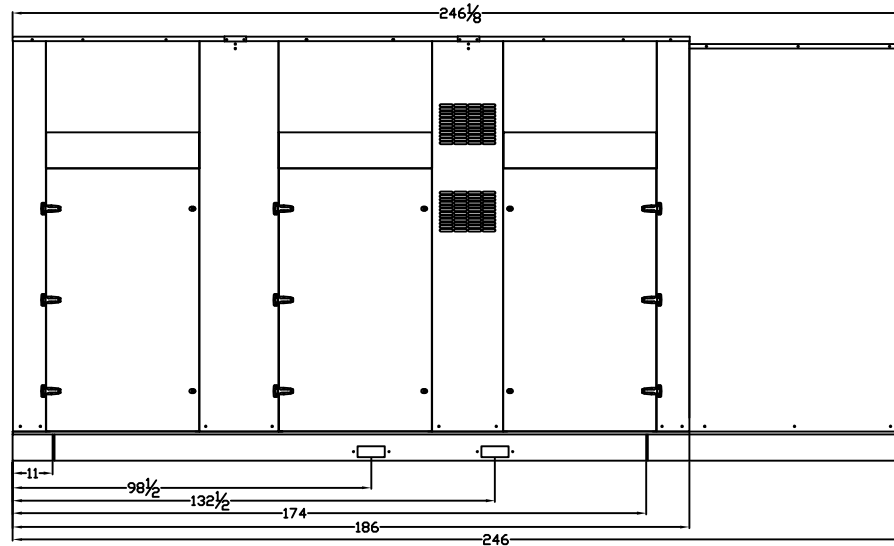

LEVEL 2 ENCLOSURE OUTLINE DIMENSIONS FOR PR-5400

TOP VIEW

(GEN-SET HAS (6) DOORS, (3) SHOWN OPEN ARE TYPICAL FOR BOTH SIDES)

FRAME VIEW

GENERATOR END VIEW

SIDE VIEW

RADIATOR END VIEW