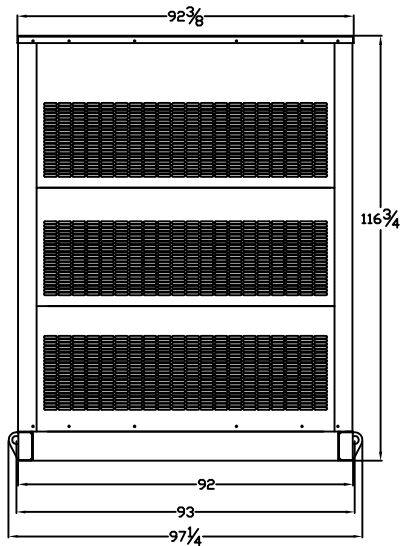

LEVEL 2 ENCLOSURE OUTLINE DIMENSIONS FOR PR-5400

TOP VIEW

(GEN-SET HAS (6) DOORS, (3) SHOWN OPEN ARE TYPICAL FOR BOTH SIDES)

FRAME VIEW

GENERATOR END VIEW

SIDE VIEW

RADIATOR END VIEW