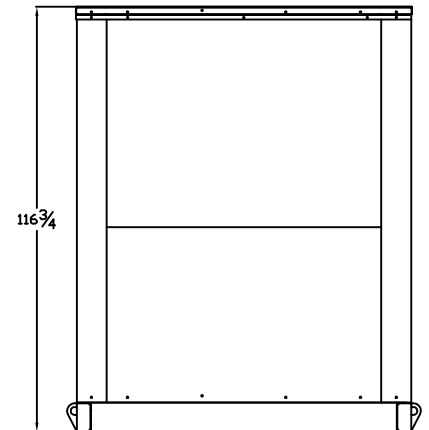

LEVEL 2 ENCLOSURE OUTLINE DIMENSIONS FOR PR-5400

TOP VIEW

(GEN-SET HAS (6) DOORS, (3) SHOWN OPEN ARE TYPICAL FOR BOTH SIDES)

FRAME VIEW

GENERATOR END VIEW

SIDE VIEW

RADIATOR END VIEW