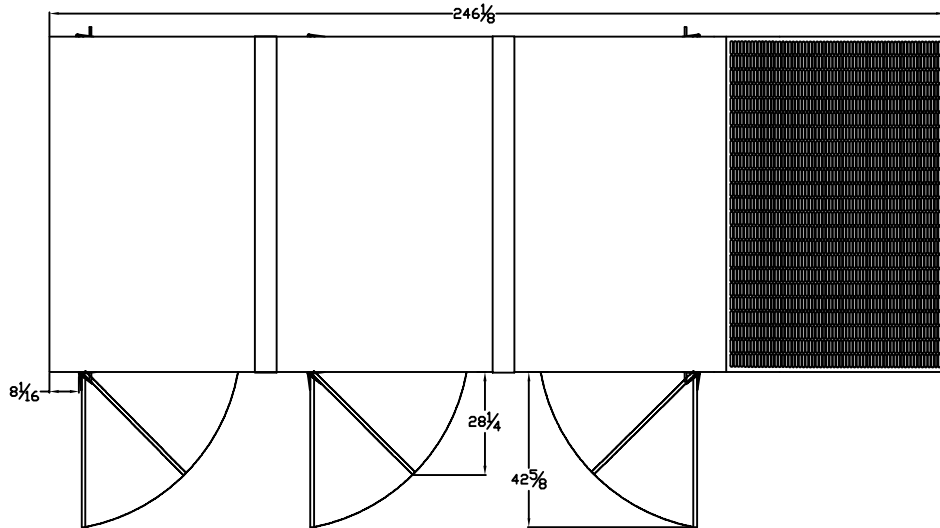

LEVEL 2 ENCLOSURE OUTLINE DIMENSIONS FOR PR-5400

TOP VIEW

(GEN-SET HAS (6) DOORS, (3) SHOWN OPEN ARE TYPICAL FOR BOTH SIDES)

FRAME VIEW

GENERATOR END VIEW

SIDE VIEW

RADIATOR END VIEW