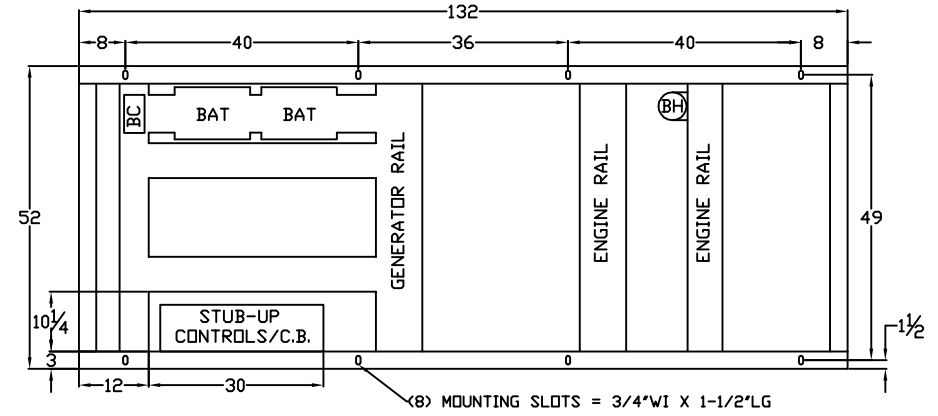

OUTLINE DIMENSIONS FOR T4D 100 - 200 KW LEVEL 2 ENCLOSURE (HINGED DOORS)

TOP VIEW

<GEN-SET HAS (6) DOORS, (3) SHOWN OPEN ARE TYPICAL FOR BOTH SIDES>

FRAME VIEW

GENERATOR END VIEW

SIDE VIEW

RADIATOR END VIEW