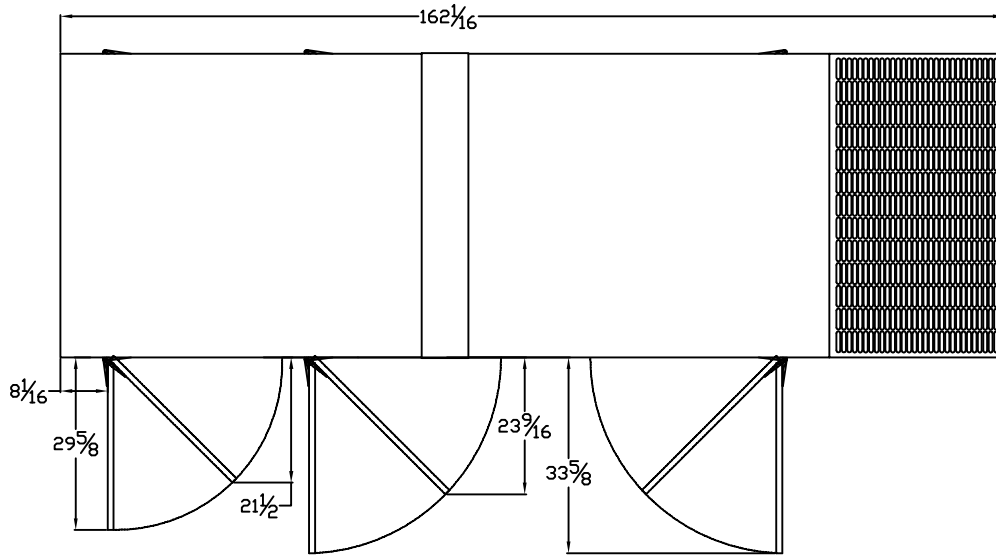

OUTLINE DIMENSIONS FOR T4D 100 - 200 KW LEVEL 2 ENCLOSURE (HINGED DOORS)

TOP VIEW

<GEN-SET HAS (6) DOORS, (3) SHOWN OPEN ARE TYPICAL FOR BOTH SIDES>

FRAME VIEW

GENERATOR END VIEW

SIDE VIEW

RADIATOR END VIEW