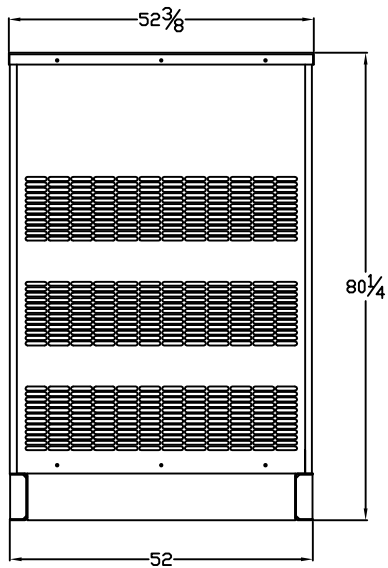

OUTLINE DIMENSIONS FOR T4D 100 - 200 KW LEVEL 2 ENCLOSURE (HINGED DOORS)

TOP VIEW

<GEN-SET HAS (6) DOORS, (3) SHOWN OPEN ARE TYPICAL FOR BOTH SIDES>

FRAME VIEW

GENERATOR END VIEW

SIDE VIEW

RADIATOR END VIEW