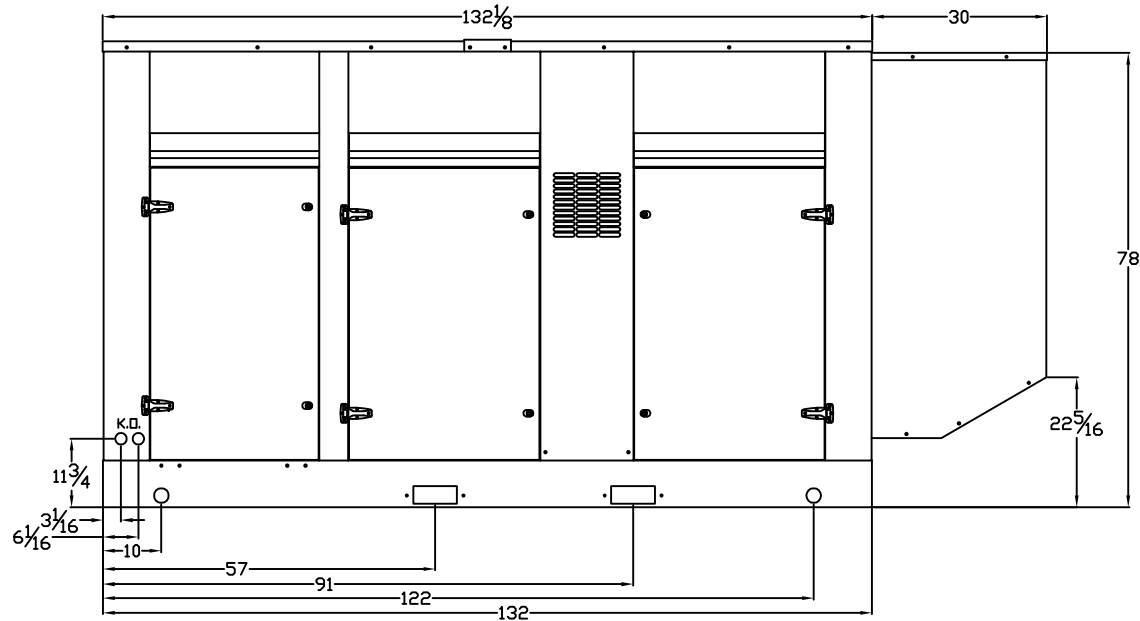

OUTLINE DIMENSIONS FOR T4D 100 - 200 KW LEVEL 2 ENCLOSURE (HINGED DOORS)

TOP VIEW

<GEN-SET HAS (6) DOORS, (3) SHOWN OPEN ARE TYPICAL FOR BOTH SIDES>

FRAME VIEW

GENERATOR END VIEW

SIDE VIEW

RADIATOR END VIEW