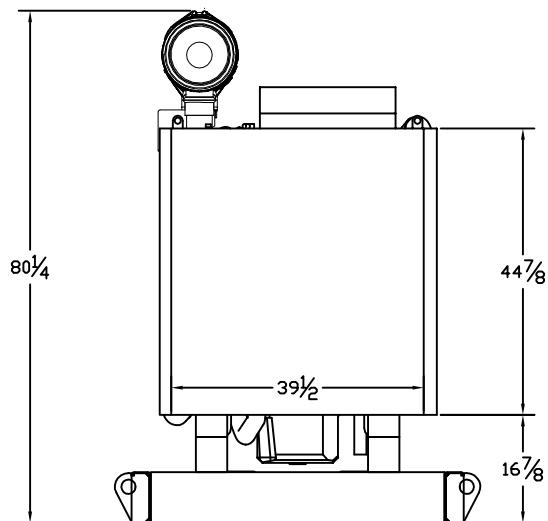

OUTLINE DIMENSIONS FOR T4D-1000 OPEN

TOP VIEW

RADIATOR END VIEW

RIGHT SIDE VIEW