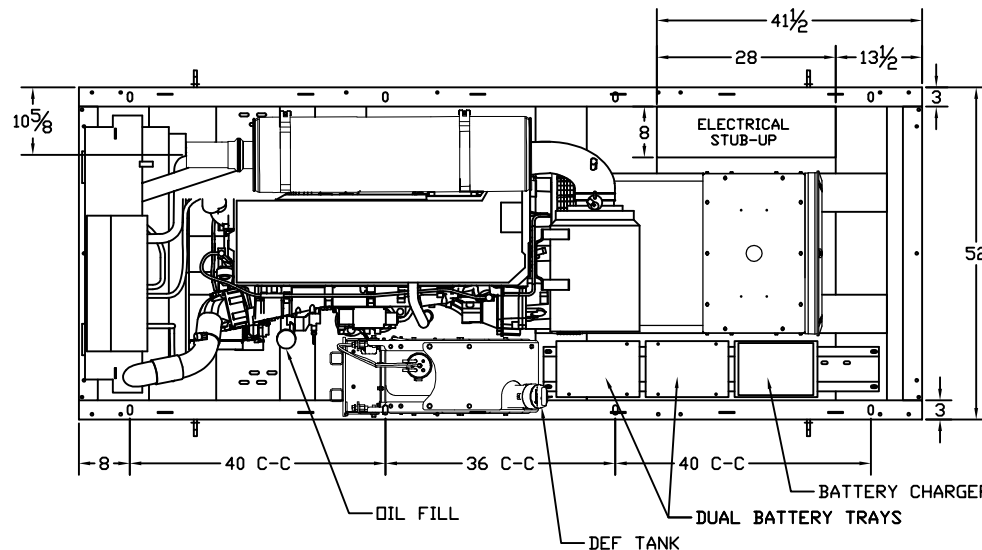

OUTLINE DIMENSIONS FOR T4D-1000 OPEN

TOP VIEW

RADIATOR END VIEW

RIGHT SIDE VIEW