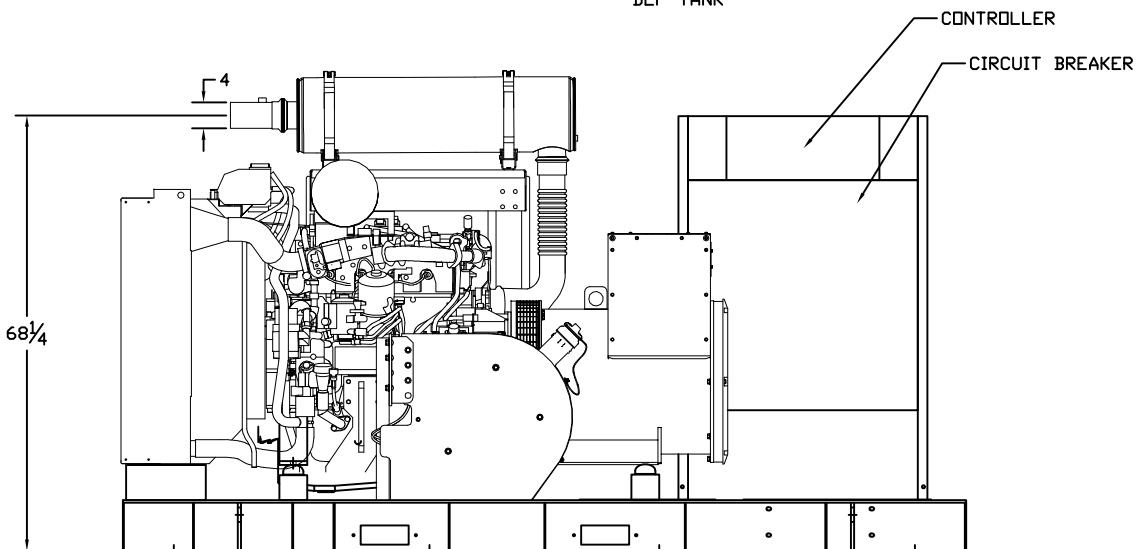

OUTLINE DIMENSIONS FOR T4D-1000 OPEN

TOP VIEW

RADIATOR END VIEW

RIGHT SIDE VIEW