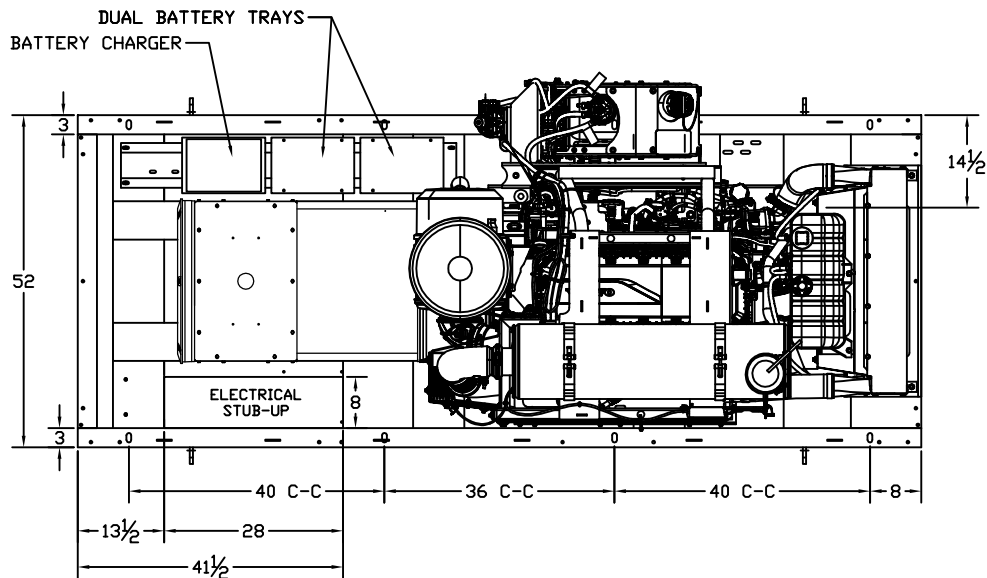

# OUTLINE DIMENSIONS FOR T4D-1500 OPEN

## TOP VIEW

## RIGHT SIDE VIEW

## RADIATOR END VIEW