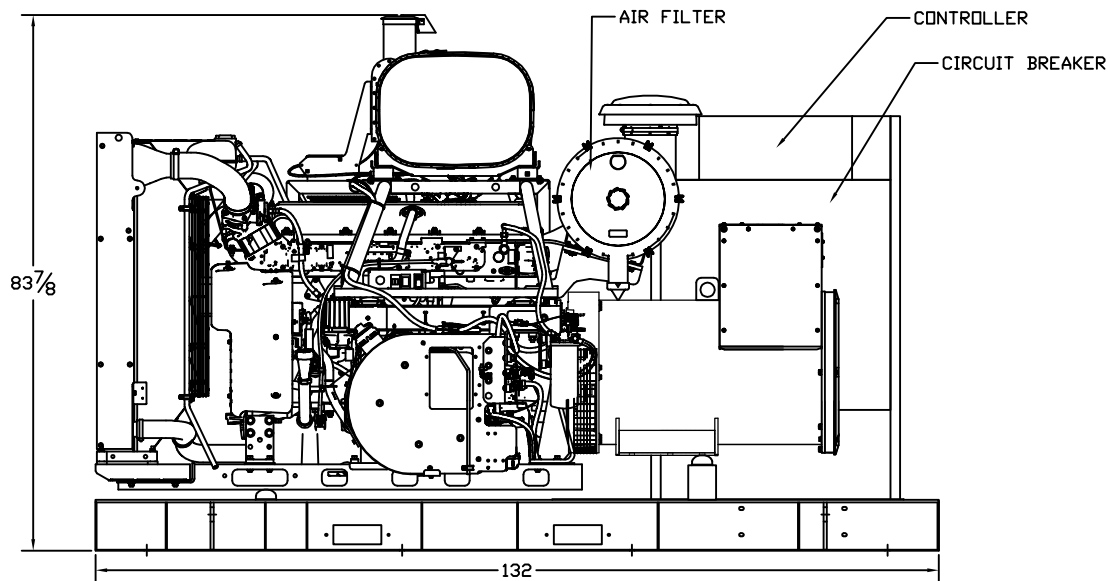

OUTLINE DIMENSIONS FOR T4D-2000 OPEN

TOP VIEW

RADIATOR END VIEW

RIGHT SIDE VIEW