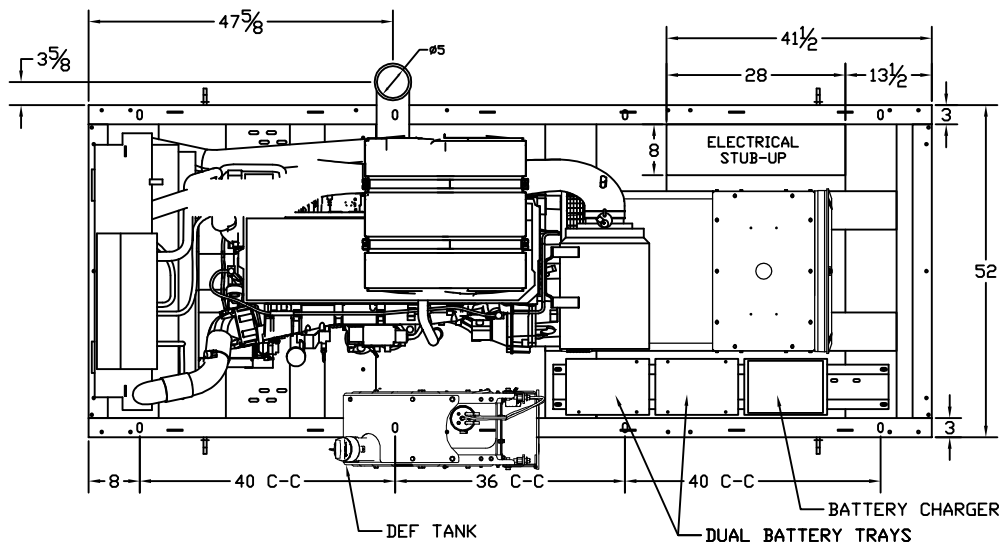

OUTLINE DIMENSIONS FOR T4D-2000 OPEN

TOP VIEW

RADIATOR END VIEW

RIGHT SIDE VIEW