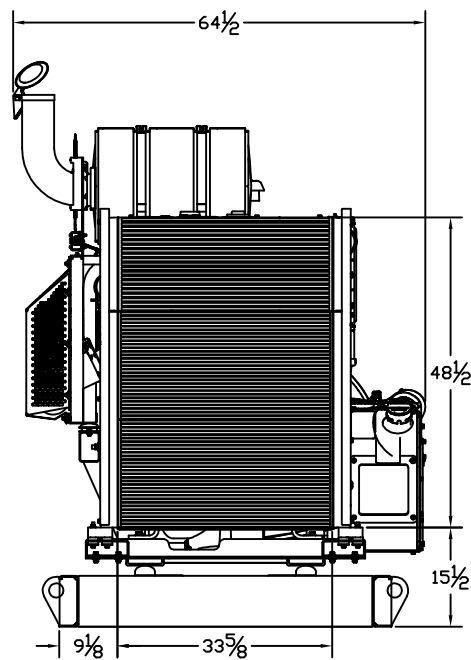

OUTLINE DIMENSIONS FOR T4D-2000 OPEN

TOP VIEW

RADIATOR END VIEW

RIGHT SIDE VIEW