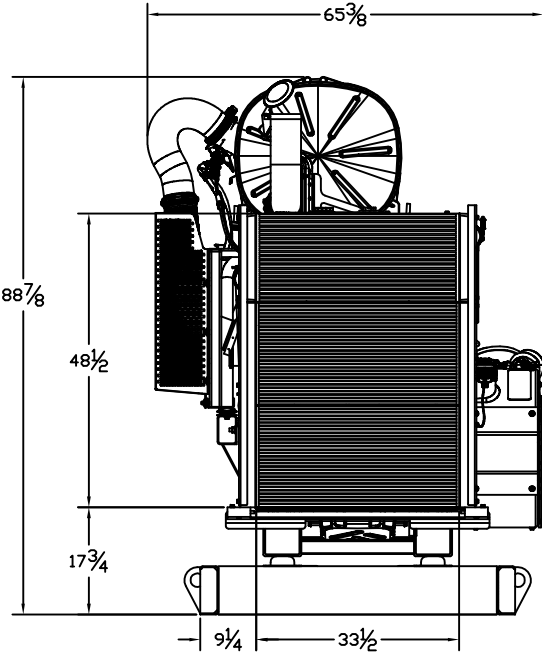

OUTLINE DIMENSIONS FOR T4D-2500 OPEN

TOP VIEW

CONTROLLER
CIRCUIT BREAKER

SIDE VIEW

RADIATOR END VIEW