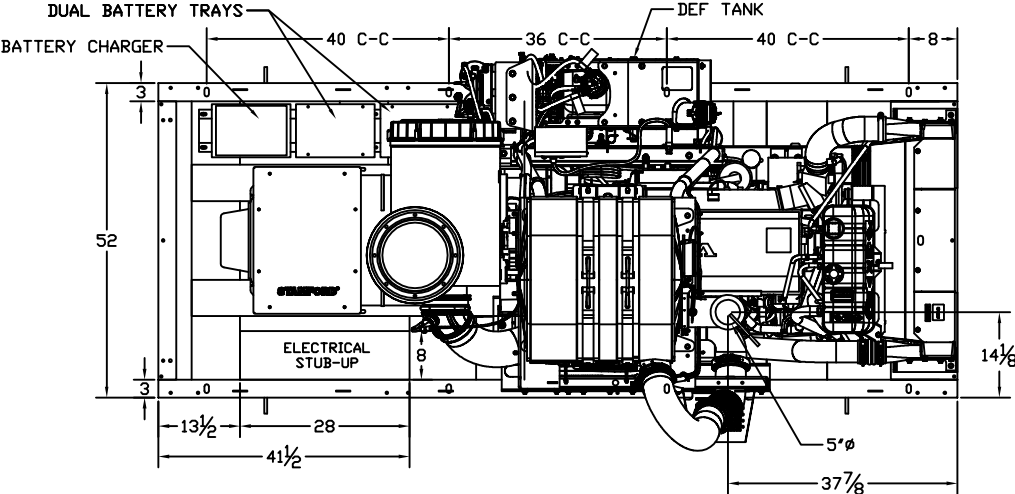

OUTLINE DIMENSIONS FOR T4D-2500 OPEN

TOP VIEW

CONTROLLER
CIRCUIT BREAKER

SIDE VIEW

RADIATOR END VIEW