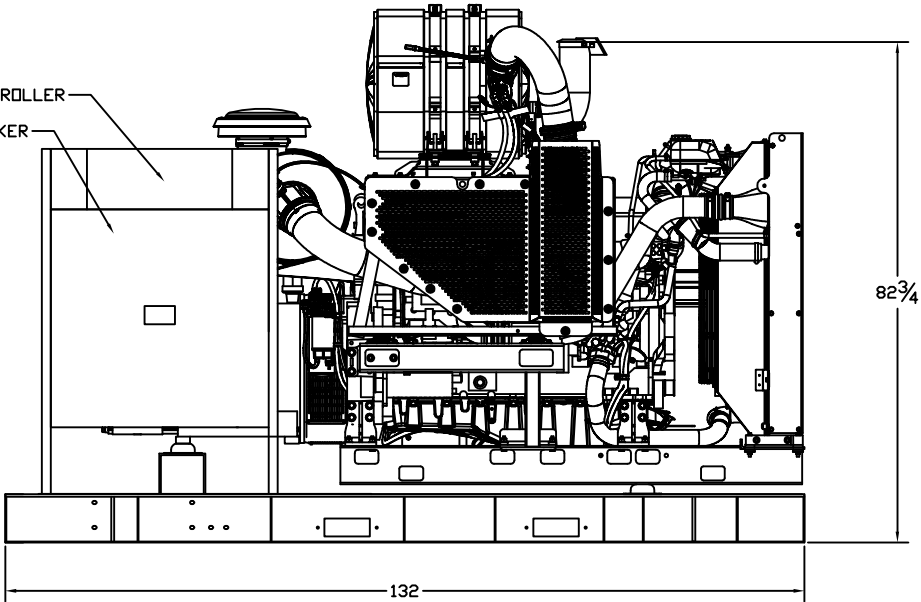

OUTLINE DIMENSIONS FOR T4D-2500 OPEN

TOP VIEW

CONTROLLER
CIRCUIT BREAKER

SIDE VIEW

RADIATOR END VIEW