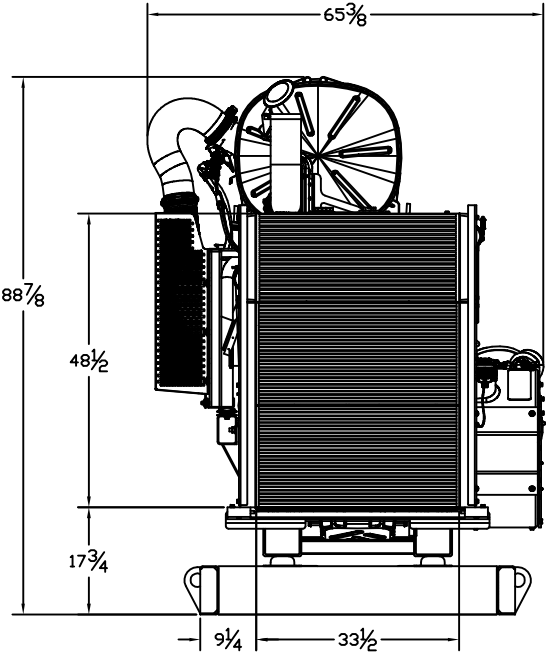

OUTLINE DIMENSIONS FOR T4D-3000 OPEN

TOP VIEW

CONTROLLER
CIRCUIT BREAKER

SIDE VIEW

RADIATOR END VIEW