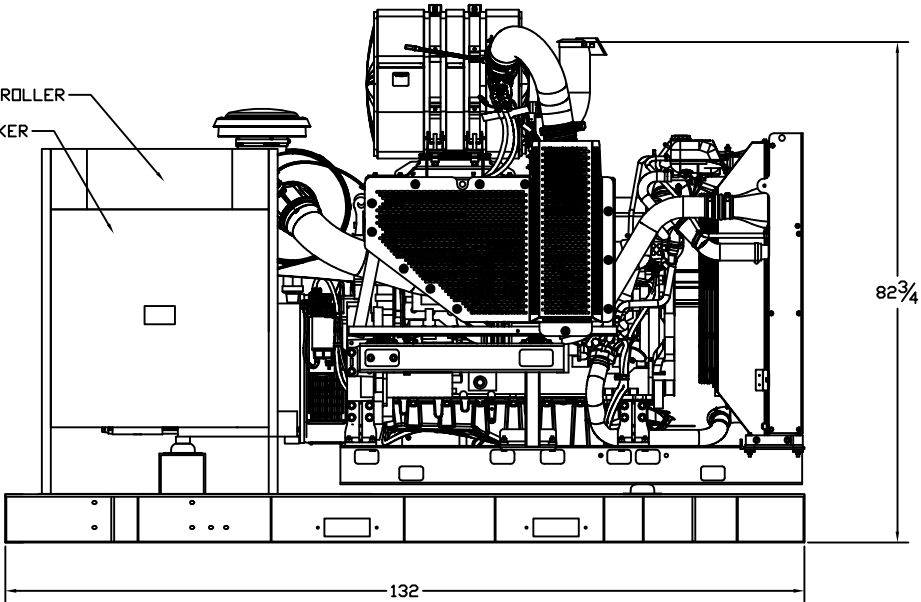

OUTLINE DIMENSIONS FOR T4D-3000 OPEN

TOP VIEW

CONTROLLER
CIRCUIT BREAKER

SIDE VIEW

RADIATOR END VIEW