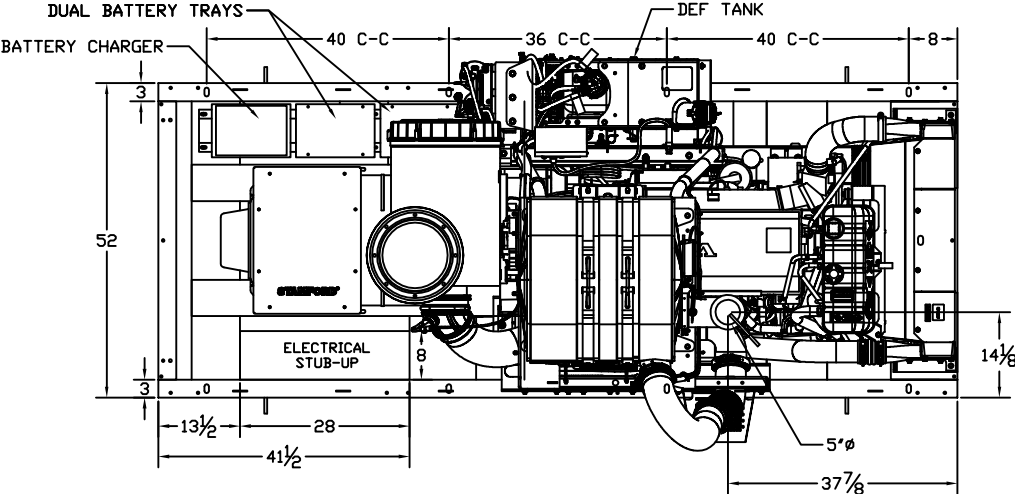

OUTLINE DIMENSIONS FOR T4D-3000 OPEN

TOP VIEW

CONTROLLER
CIRCUIT BREAKER

SIDE VIEW

RADIATOR END VIEW