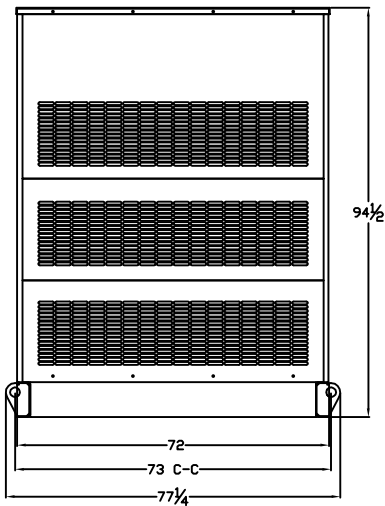

# T4D-3500 THRU T4D-4000 LEVEL 2 ENCLOSURE OUTLINE DIMENSIONS WITH RESIDENTIAL GRADE SILENCER

**TOP VIEW**

(GEN-SET HAS (6) DOORS, (3) SHOWN OPEN ARE TYPICAL FOR BOTH SIDES)

**FRAME VIEW**

**GENERATOR END VIEW**

**SIDE VIEW**

**RADIATOR END VIEW**