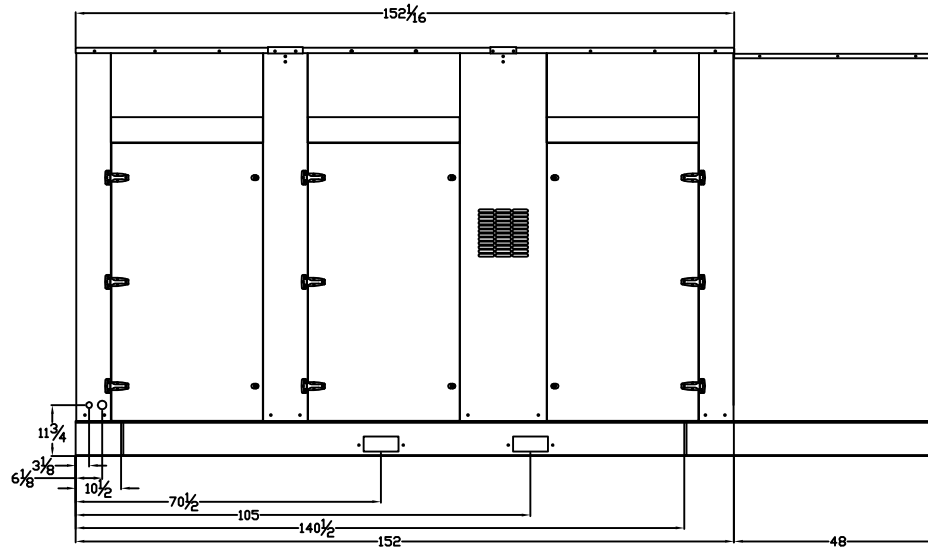

# T4D-3500 THRU T4D-4000 LEVEL 2 ENCLOSURE OUTLINE DIMENSIONS WITH RESIDENTIAL GRADE SILENCER

**TOP VIEW**

(GEN-SET HAS (6) DOORS, (3) SHOWN OPEN ARE TYPICAL FOR BOTH SIDES)

**FRAME VIEW**

**GENERATOR END VIEW**

**SIDE VIEW**

**RADIATOR END VIEW**