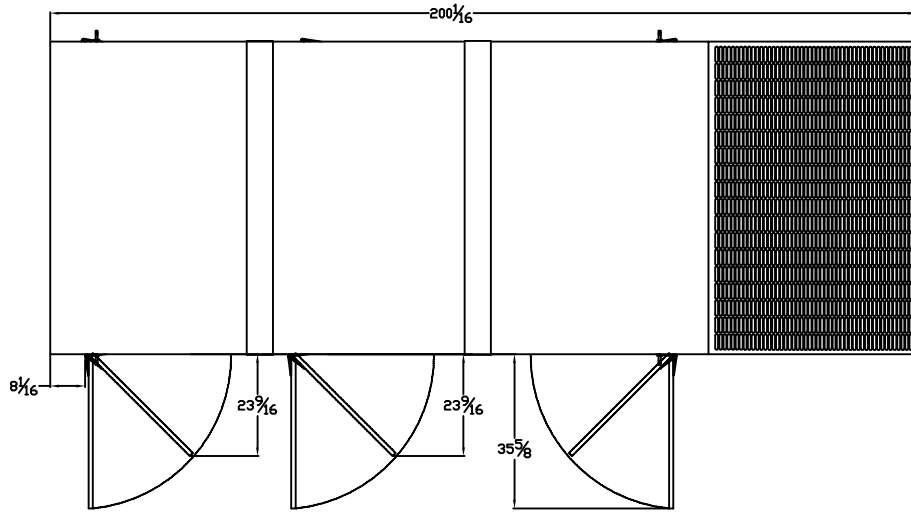

# T4D-3500 THRU T4D-4000 LEVEL 2 ENCLOSURE OUTLINE DIMENSIONS WITH RESIDENTIAL GRADE SILENCER

**TOP VIEW**

(GEN-SET HAS (6) DOORS, (3) SHOWN OPEN ARE TYPICAL FOR BOTH SIDES)

**FRAME VIEW**

**GENERATOR END VIEW**

**SIDE VIEW**

**RADIATOR END VIEW**