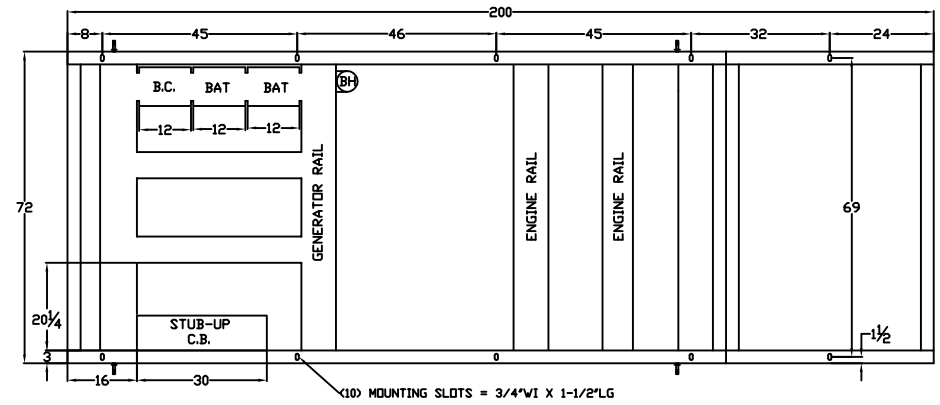

# T4D-3500 THRU T4D-4000 LEVEL 2 ENCLOSURE OUTLINE DIMENSIONS WITH RESIDENTIAL GRADE SILENCER

**TOP VIEW**

(GEN-SET HAS (6) DOORS, (3) SHOWN OPEN ARE TYPICAL FOR BOTH SIDES)

**FRAME VIEW**

**GENERATOR END VIEW**

**SIDE VIEW**

**RADIATOR END VIEW**