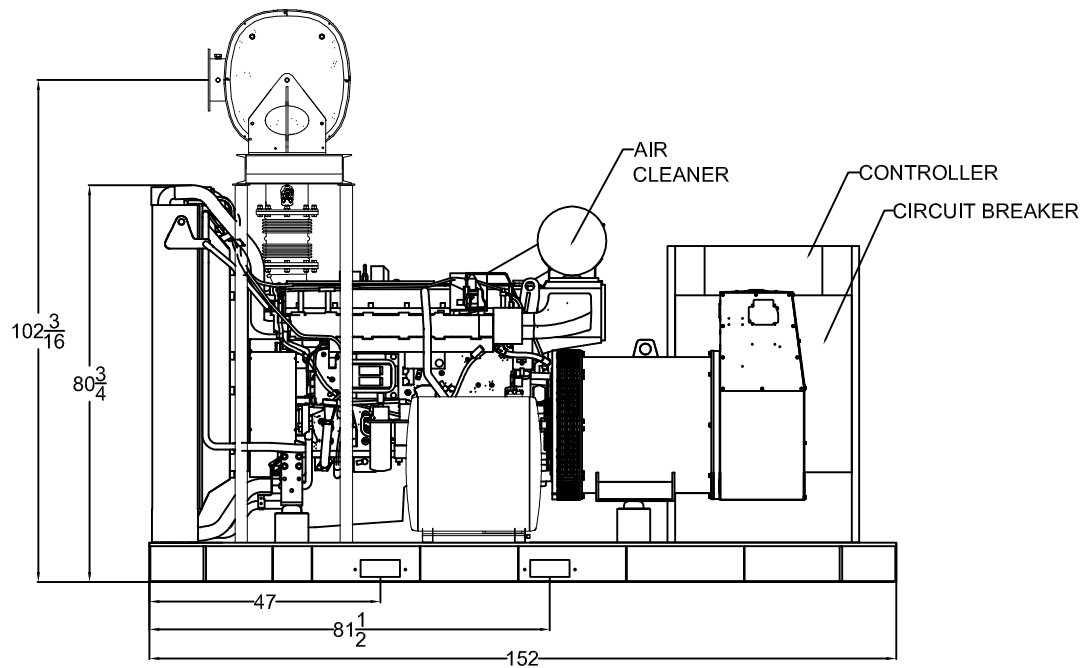

T4D-6000 OPEN DIMENSIONAL OVERVIEW

TOP VIEW

8"Ø EXHAUST ANSI FLANGE

RADIATOR VIEW

SIDE VIEW