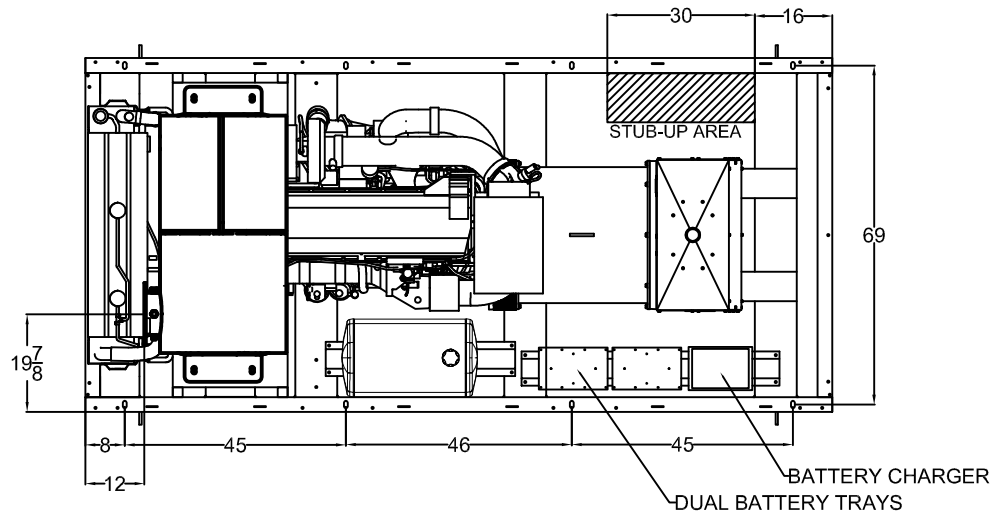

T4D-6000 OPEN DIMENSIONAL OVERVIEW

TOP VIEW

8"Ø EXHAUST ANSI FLANGE

RADIATOR VIEW

SIDE VIEW