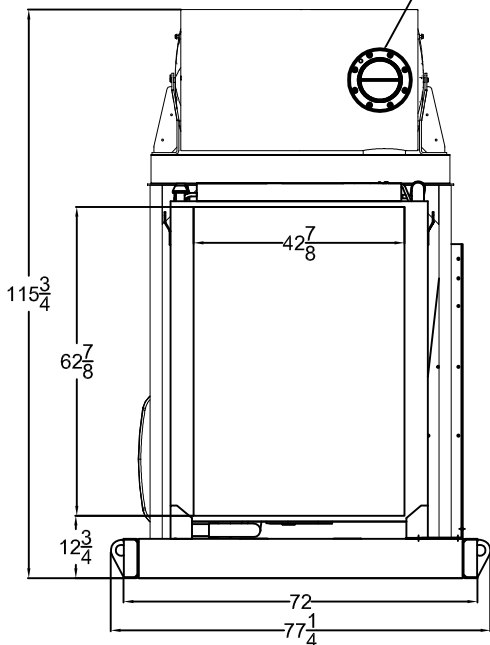

T4D-6000 OPEN DIMENSIONAL OVERVIEW

TOP VIEW

8"Ø EXHAUST ANSI FLANGE

RADIATOR VIEW

SIDE VIEW