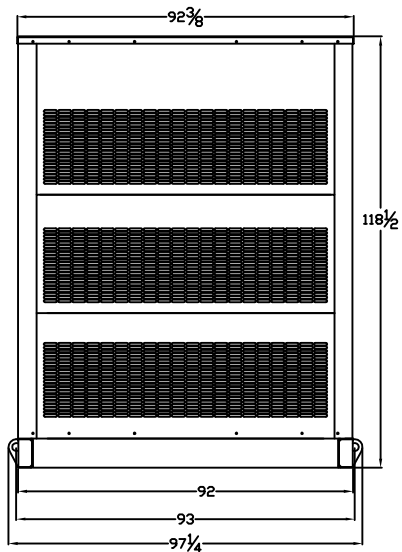

# LEVEL 2 & 3 ENCLOSURE OUTLINE DIMENSIONS FOR SP-6500

**TOP VIEW**

(GEN-SET HAS (6) DOORS, (3) SHOWN OPEN ARE TYPICAL FOR BOTH SIDES)

**FRAME VIEW**

**GENERATOR END VIEW**

**SIDE VIEW**

**RADIATOR END VIEW**