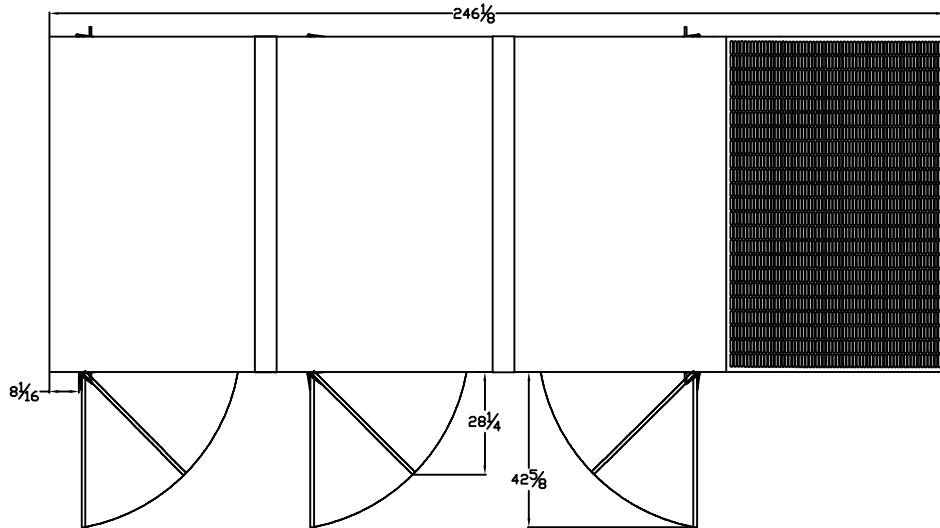

# LEVEL 2 & 3 ENCLOSURE OUTLINE DIMENSIONS FOR SP-6500

**TOP VIEW**

(GEN-SET HAS (6) DOORS, (3) SHOWN OPEN ARE TYPICAL FOR BOTH SIDES)

**FRAME VIEW**

**GENERATOR END VIEW**

**SIDE VIEW**

**RADIATOR END VIEW**