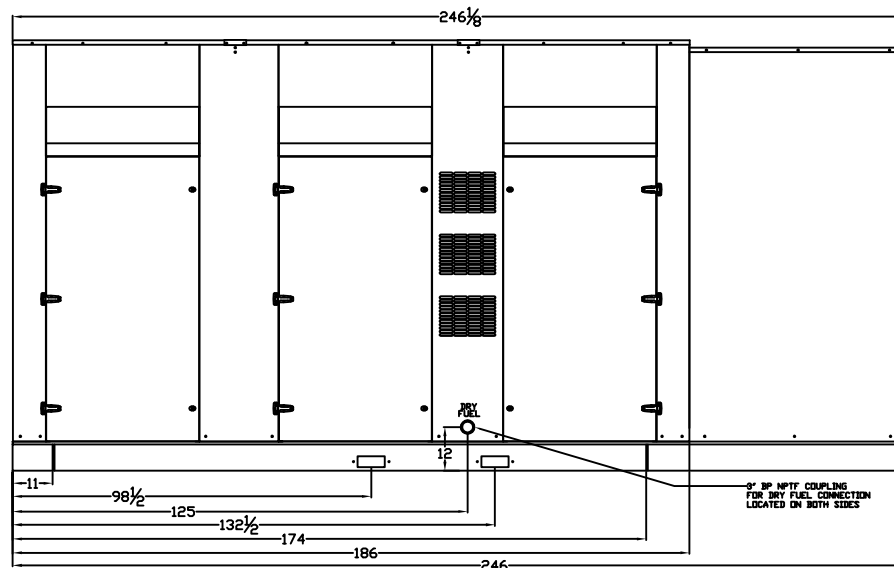

# LEVEL 2 & 3 ENCLOSURE OUTLINE DIMENSIONS FOR SP-6500

**TOP VIEW**

(GEN-SET HAS (6) DOORS, (3) SHOWN OPEN ARE TYPICAL FOR BOTH SIDES)

**FRAME VIEW**

**GENERATOR END VIEW**

**SIDE VIEW**

**RADIATOR END VIEW**