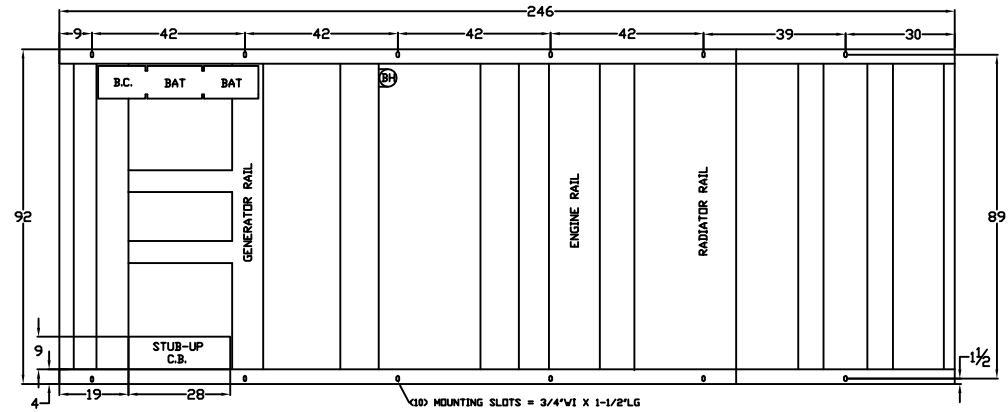

# LEVEL 2 & 3 ENCLOSURE OUTLINE DIMENSIONS FOR SP-6500

**TOP VIEW**

(GEN-SET HAS (6) DOORS, (3) SHOWN OPEN ARE TYPICAL FOR BOTH SIDES)

**FRAME VIEW**

**GENERATOR END VIEW**

**SIDE VIEW**

**RADIATOR END VIEW**