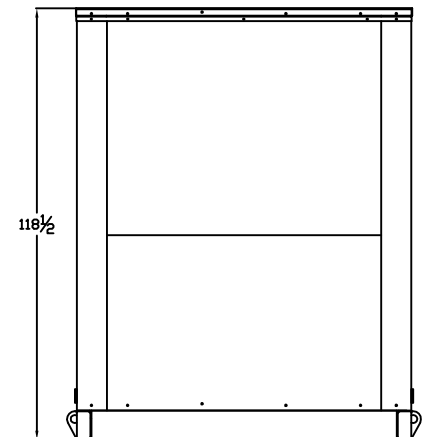

# LEVEL 2 & 3 ENCLOSURE OUTLINE DIMENSIONS FOR SP-6500

**TOP VIEW**

(GEN-SET HAS (6) DOORS, (3) SHOWN OPEN ARE TYPICAL FOR BOTH SIDES)

**FRAME VIEW**

**GENERATOR END VIEW**

**SIDE VIEW**

**RADIATOR END VIEW**