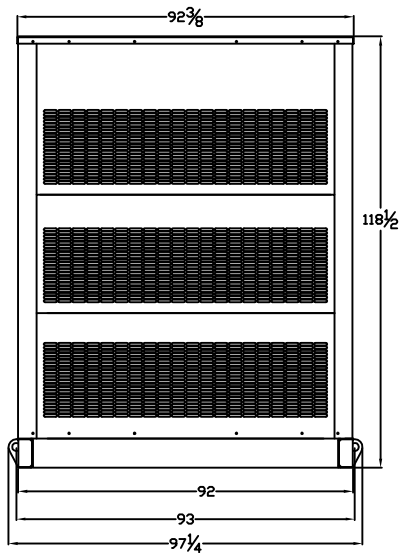

LEVEL 2 & 3 ENCLOSURE OUTLINE DIMENSIONS FOR PR-5400 & PR-6500

TOP VIEW

(GEN-SET HAS (6) DOORS, (3) SHOWN OPEN ARE TYPICAL FOR BOTH SIDES)

FRAME VIEW

GENERATOR END VIEW

SIDE VIEW

RADIATOR END VIEW