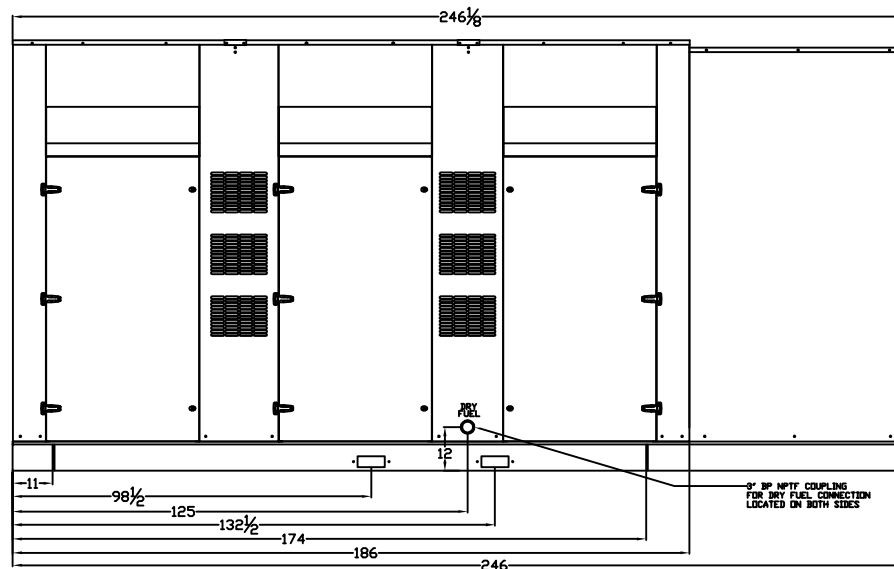

LEVEL 2 & 3 ENCLOSURE OUTLINE DIMENSIONS FOR PR-5400 & PR-6500

TOP VIEW

(GEN-SET HAS (6) DOORS, (3) SHOWN OPEN ARE TYPICAL FOR BOTH SIDES)

FRAME VIEW

GENERATOR END VIEW

SIDE VIEW

RADIATOR END VIEW