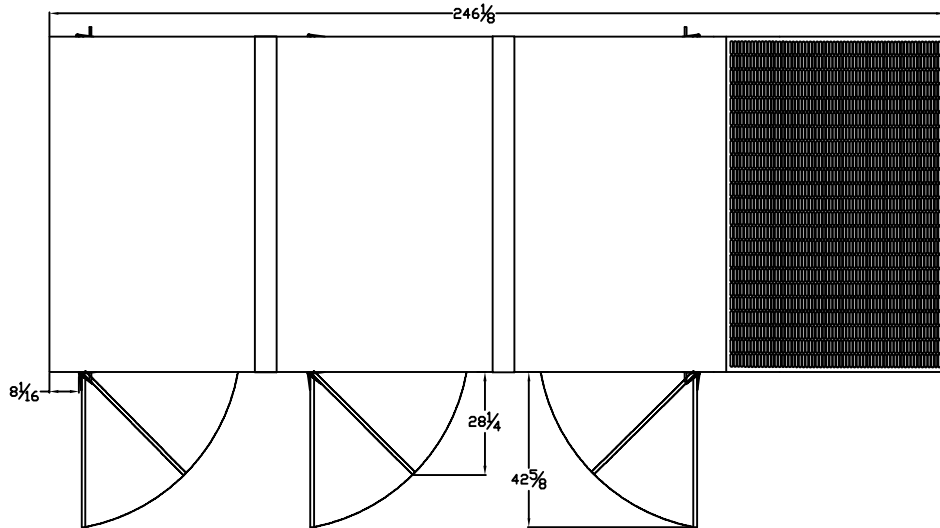

LEVEL 2 & 3 ENCLOSURE OUTLINE DIMENSIONS FOR PR-5400 & PR-6500

TOP VIEW

(GEN-SET HAS (6) DOORS, (3) SHOWN OPEN ARE TYPICAL FOR BOTH SIDES)

FRAME VIEW

GENERATOR END VIEW

SIDE VIEW

RADIATOR END VIEW