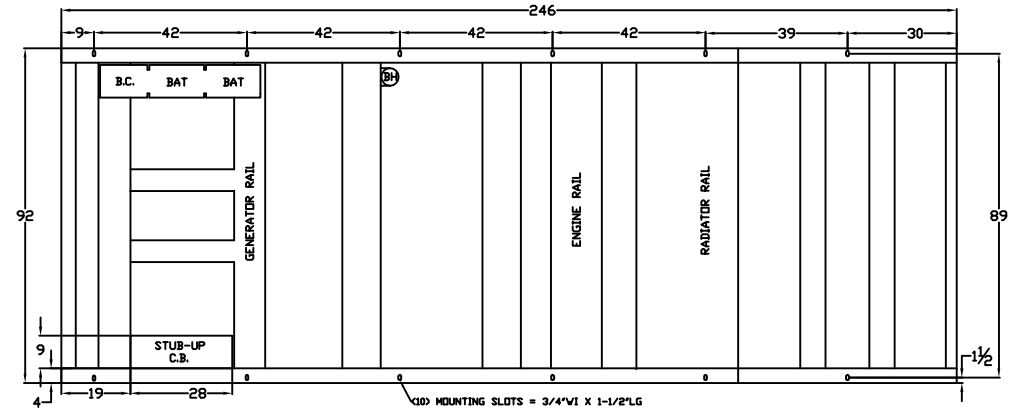

LEVEL 2 & 3 ENCLOSURE OUTLINE DIMENSIONS FOR PR-5400 & PR-6500

TOP VIEW

(GEN-SET HAS (6) DOORS, (3) SHOWN OPEN ARE TYPICAL FOR BOTH SIDES)

FRAME VIEW

GENERATOR END VIEW

SIDE VIEW

RADIATOR END VIEW