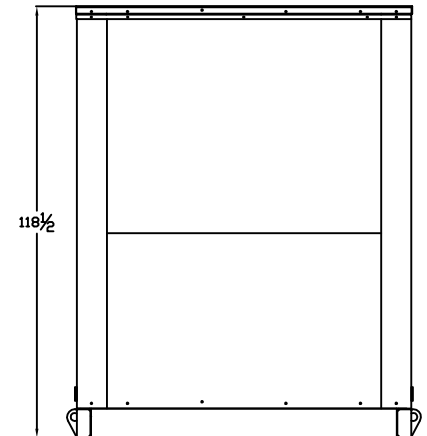

LEVEL 2 & 3 ENCLOSURE OUTLINE DIMENSIONS FOR PR-5400 & PR-6500

TOP VIEW

(GEN-SET HAS (6) DOORS, (3) SHOWN OPEN ARE TYPICAL FOR BOTH SIDES)

FRAME VIEW

GENERATOR END VIEW

SIDE VIEW

RADIATOR END VIEW