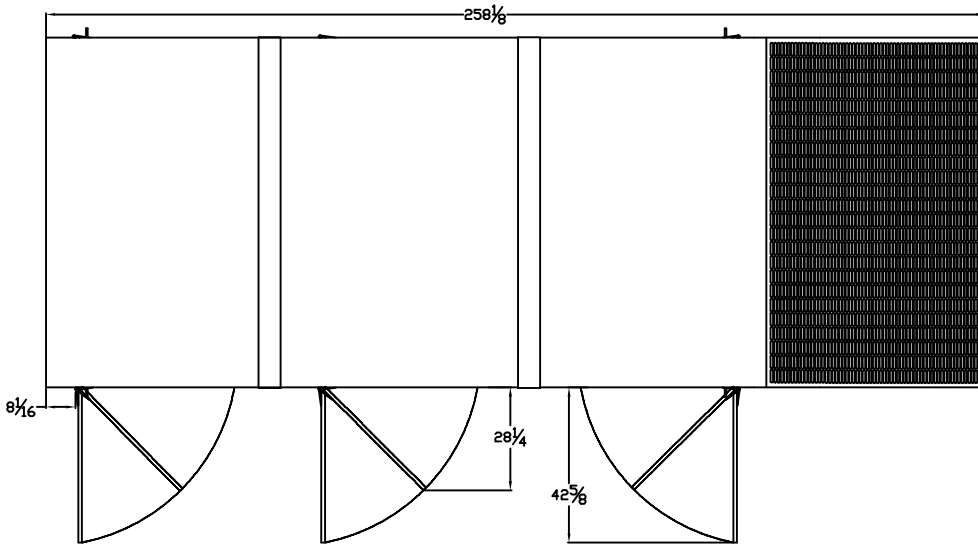

LEVEL 2 & 3 ENCLOSURE OUTLINE DIMENSIONS FOR SPMI-1M

TOP VIEW

(GEN-SET HAS (6) DOORS, (3) SHOWN OPEN ARE TYPICAL FOR BOTH SIDES)

FRAME VIEW

GENERATOR END VIEW

SIDE VIEW

RADIATOR END VIEW