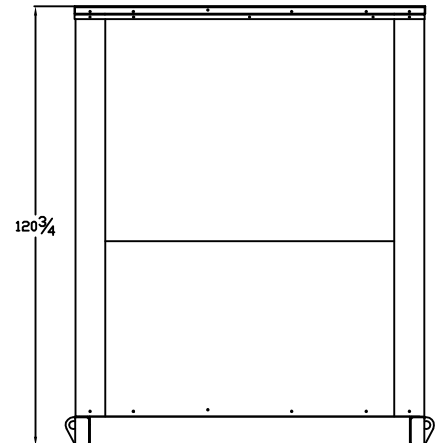

LEVEL 2 & 3 ENCLOSURE OUTLINE DIMENSIONS FOR SPMI-1M

TOP VIEW

(GEN-SET HAS (6) DOORS, (3) SHOWN OPEN ARE TYPICAL FOR BOTH SIDES)

FRAME VIEW

GENERATOR END VIEW

SIDE VIEW

RADIATOR END VIEW