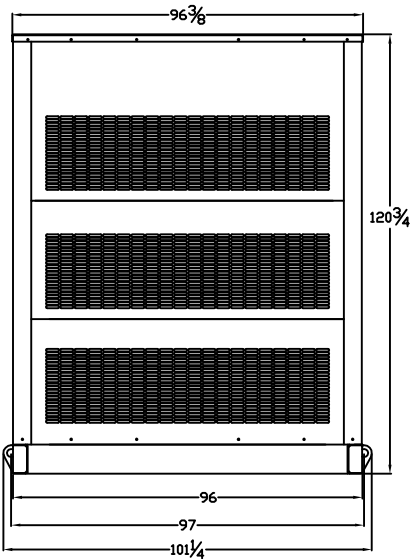

LEVEL 2 & 3 ENCLOSURE OUTLINE DIMENSIONS FOR SPMI-1M

TOP VIEW

(GEN-SET HAS (6) DOORS, (3) SHOWN OPEN ARE TYPICAL FOR BOTH SIDES)

FRAME VIEW

GENERATOR END VIEW

SIDE VIEW

RADIATOR END VIEW