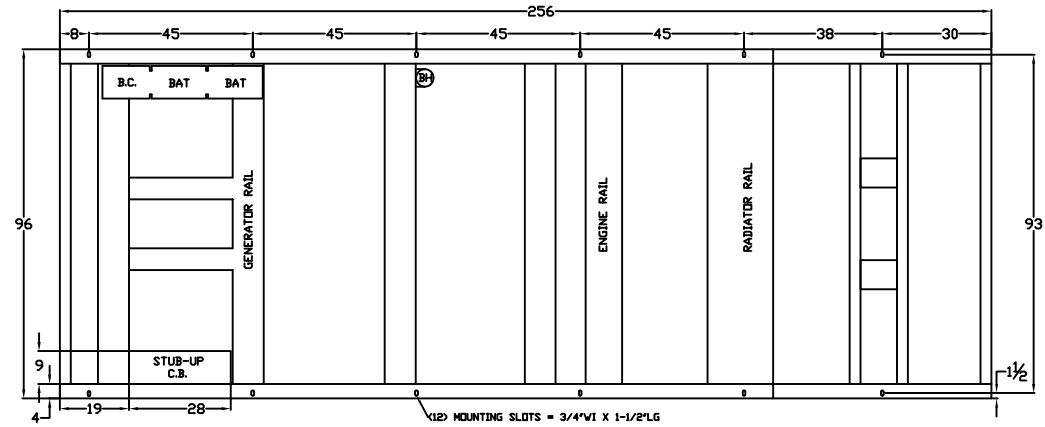

LEVEL 2 & 3 ENCLOSURE OUTLINE DIMENSIONS FOR SPMI-1M

TOP VIEW

(GEN-SET HAS (6) DOORS, (3) SHOWN OPEN ARE TYPICAL FOR BOTH SIDES)

FRAME VIEW

GENERATOR END VIEW

SIDE VIEW

RADIATOR END VIEW