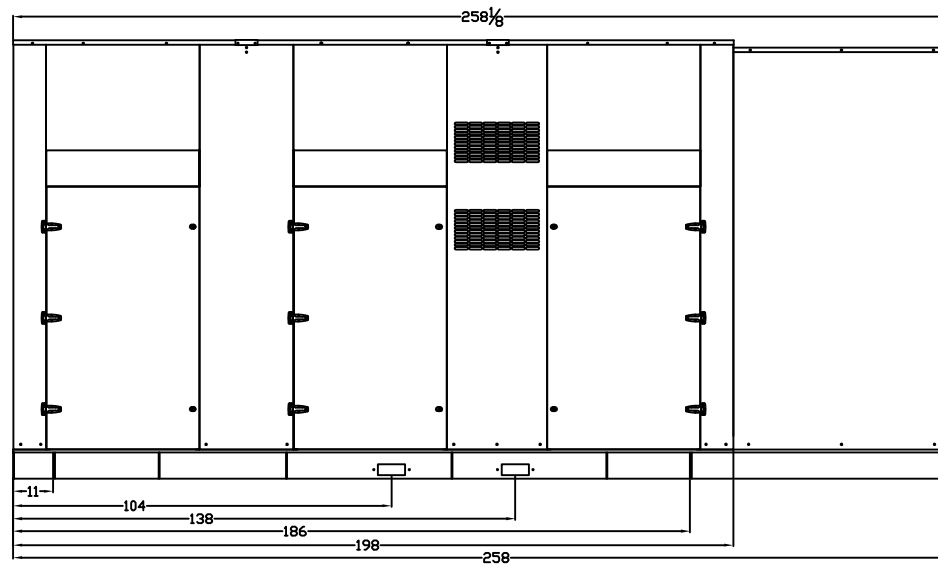

LEVEL 2 & 3 ENCLOSURE OUTLINE DIMENSIONS FOR SPMI-1M

TOP VIEW

(GEN-SET HAS (6) DOORS, (3) SHOWN OPEN ARE TYPICAL FOR BOTH SIDES)

FRAME VIEW

GENERATOR END VIEW

SIDE VIEW

RADIATOR END VIEW