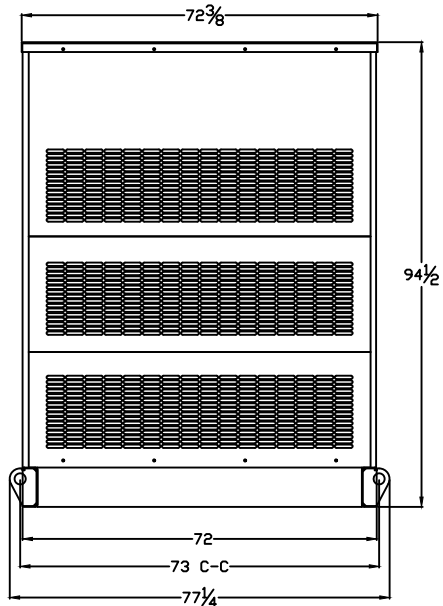

GENERATOR END VIEW