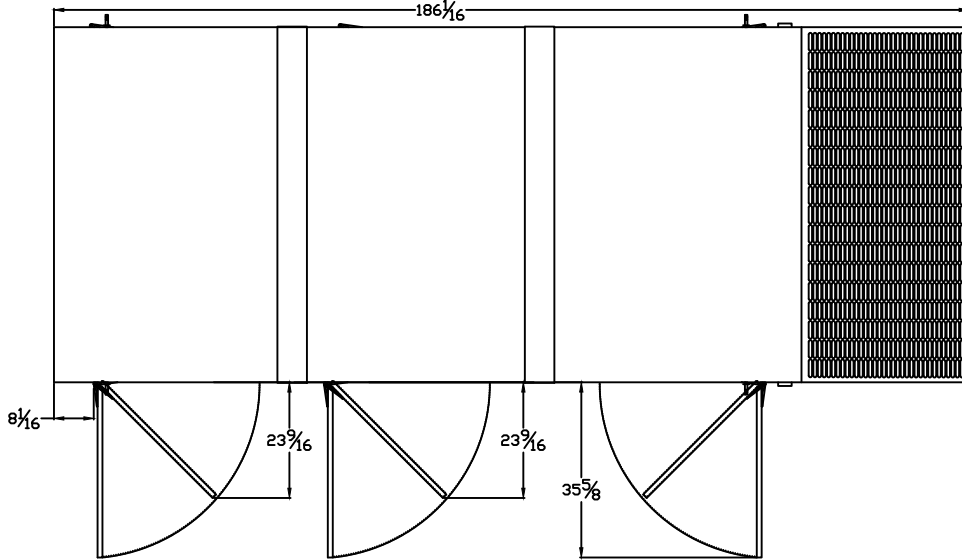

# LEVEL 3 ENCLOSURE OUTLINE DIMENSIONS FOR SP-2000

## TOP VIEW

(GEN-SET HAS (6) DOORS, (3) SHOWN OPEN ARE TYPICAL FOR BOTH SIDES)

## SIDE VIEW