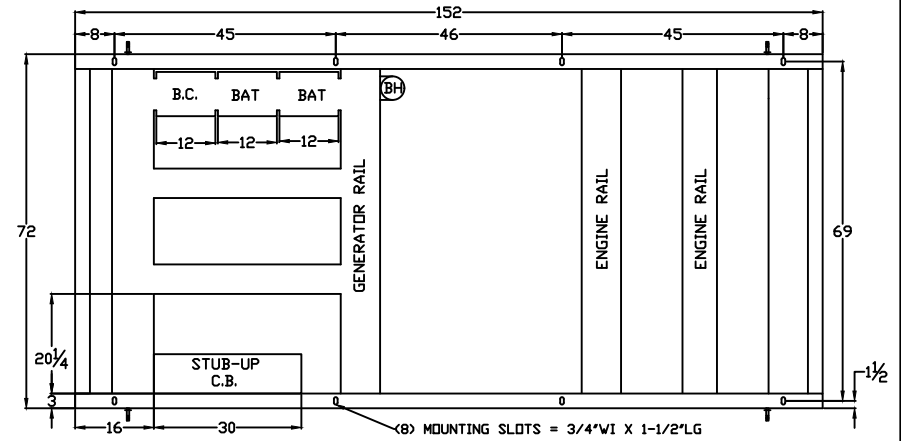

LEVEL 3 ENCLOSURE OUTLINE DIMENSIONS FOR SP-2000

(GEN-SET HAS (6) DOORS, (3) SHOWN OPEN ARE TYPICAL FOR BOTH SIDES)

FRAME VIEW