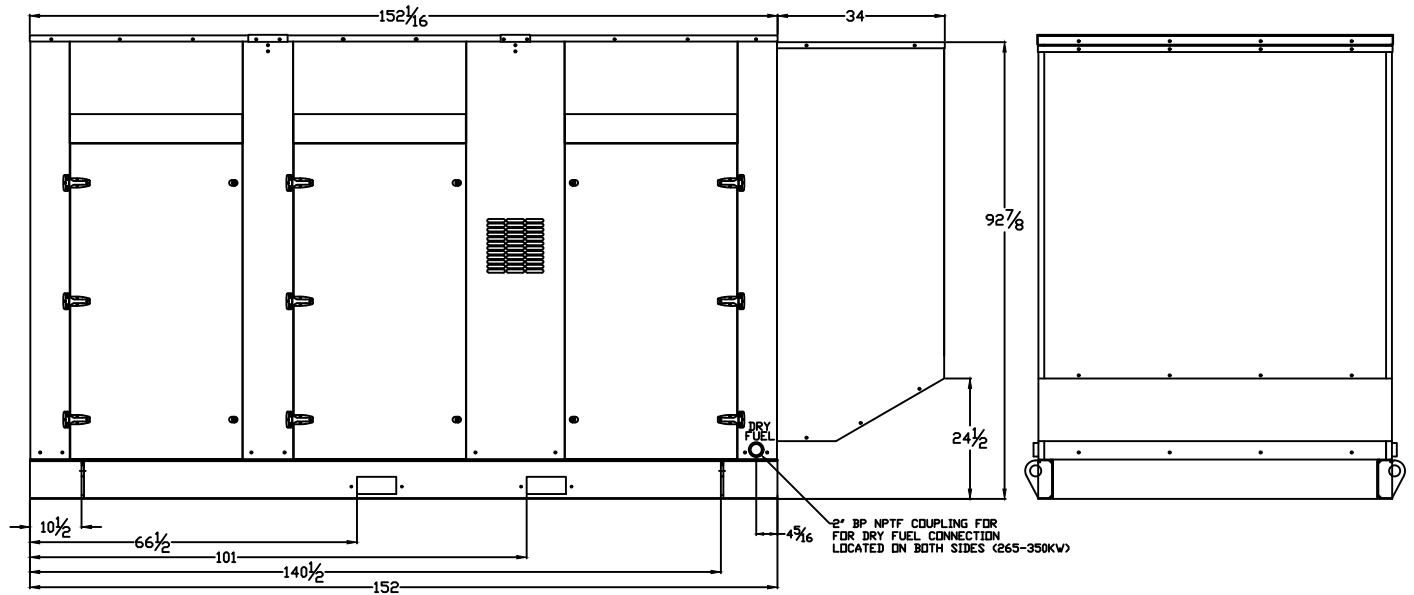

SIDE VIEW

RADIATOR END VIEW