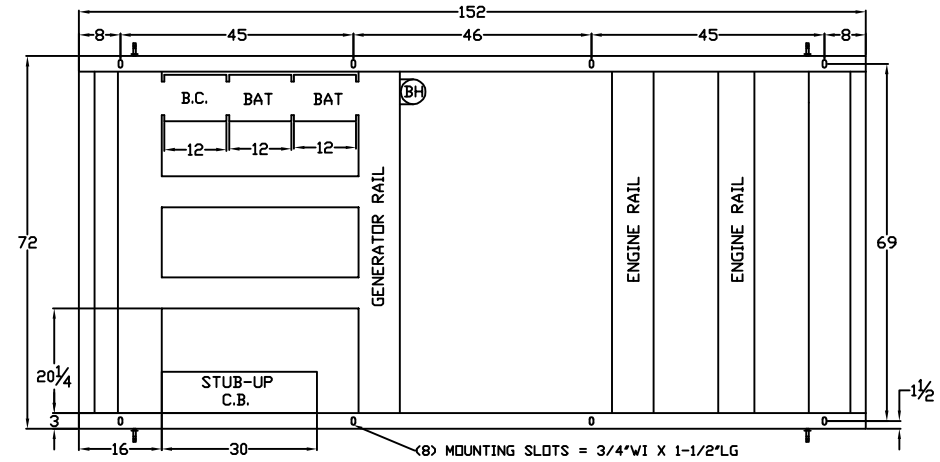

# LEVEL 2 ENCLOSURE OUTLINE DIMENSIONS FOR SP-2000 THRU SP-3500

## TOP VIEW

(GEN-SET HAS (6) DOORS, (3) SHOWN OPEN ARE TYPICAL FOR BOTH SIDES)

## FRAME VIEW

**GENERATOR END VIEW**

**SIDE VIEW**

**RADIATOR END VIEW**