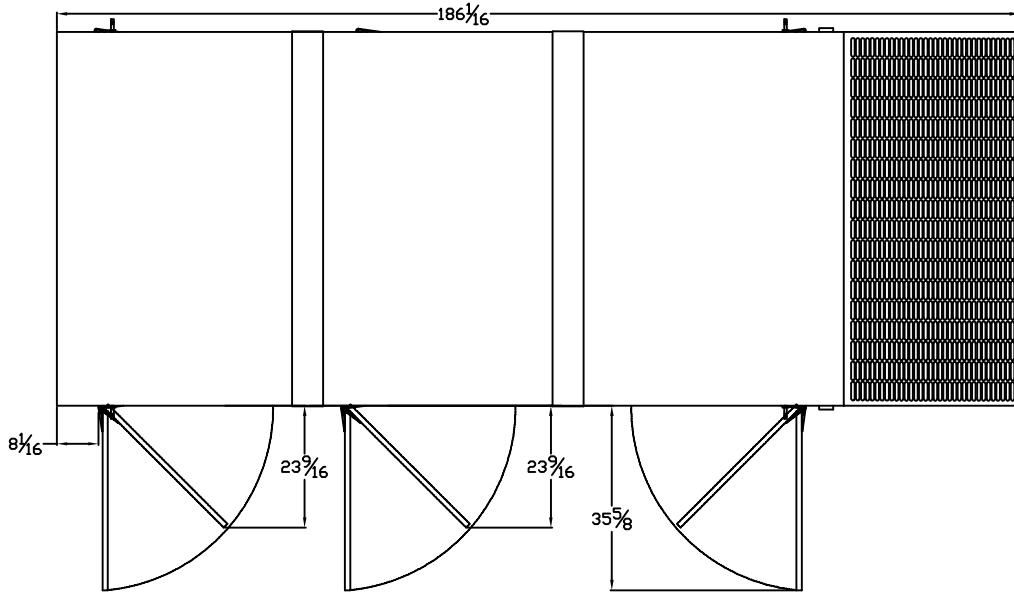

# LEVEL 2 ENCLOSURE OUTLINE DIMENSIONS FOR SP-2000 THRU SP-3500

## TOP VIEW

(GEN-SET HAS (6) DOORS, (3) SHOWN OPEN ARE TYPICAL FOR BOTH SIDES)

## FRAME VIEW

**GENERATOR END VIEW**

**SIDE VIEW**

**RADIATOR END VIEW**