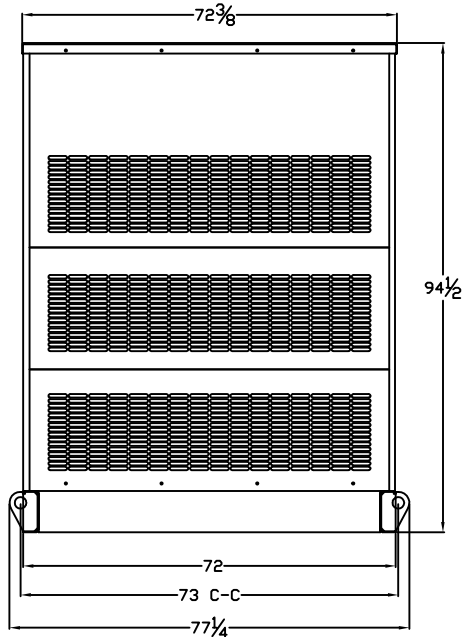

# LEVEL 2 ENCLOSURE OUTLINE DIMENSIONS FOR SP-2000 THRU SP-3500

## TOP VIEW

(GEN-SET HAS (6) DOORS, (3) SHOWN OPEN ARE TYPICAL FOR BOTH SIDES)

## FRAME VIEW

**GENERATOR END VIEW**

**SIDE VIEW**

**RADIATOR END VIEW**