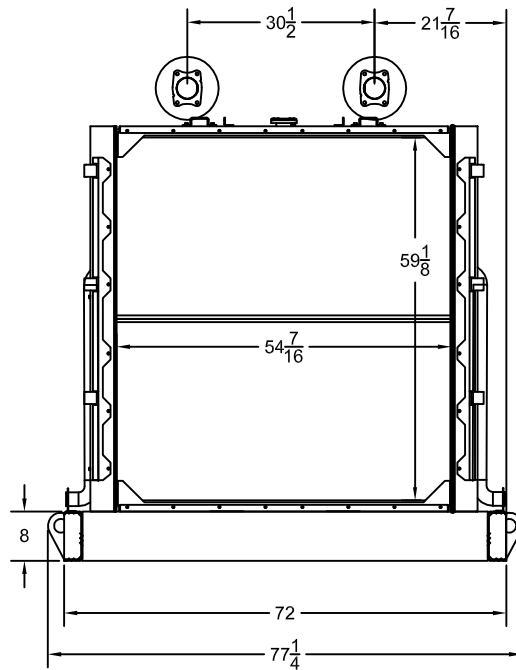

SP-3500 OPEN DIMENSIONAL OVERVIEW

RADIATOR VIEW

SIDE VIEW