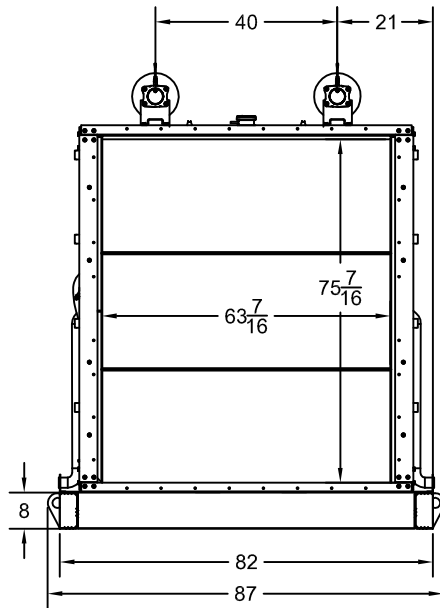

SP-4000 OPEN DIMENSIONAL OVERVIEW

TOP VIEW

RADIATOR VIEW

SIDE VIEW