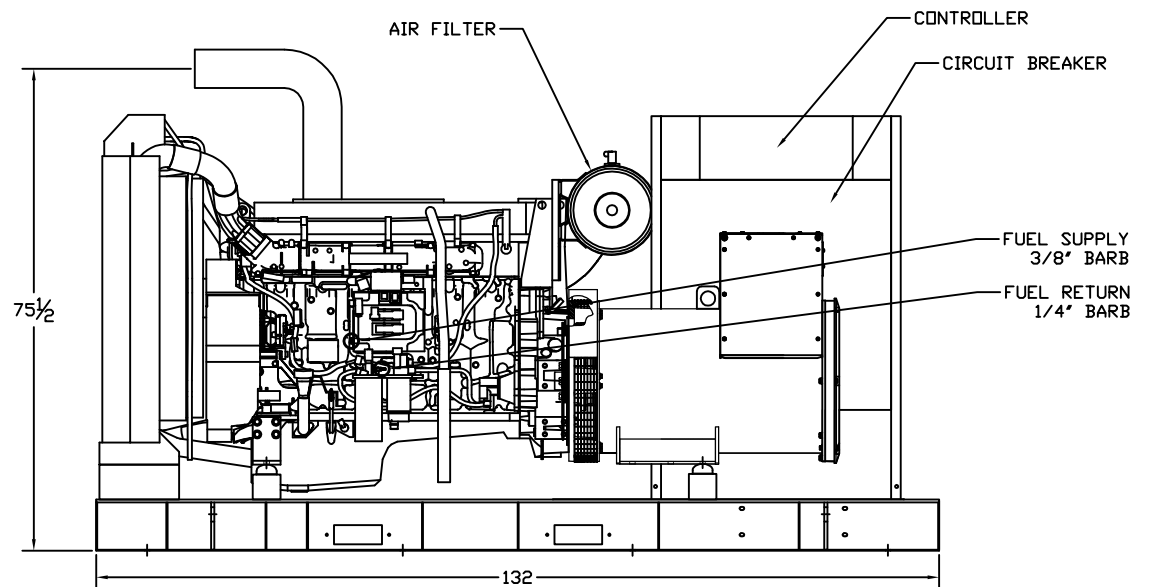

OUTLINE DIMENSIONS FOR SPVD-4000 OPEN

TOP VIEW

RADIATOR END VIEW

RIGHT SIDE VIEW