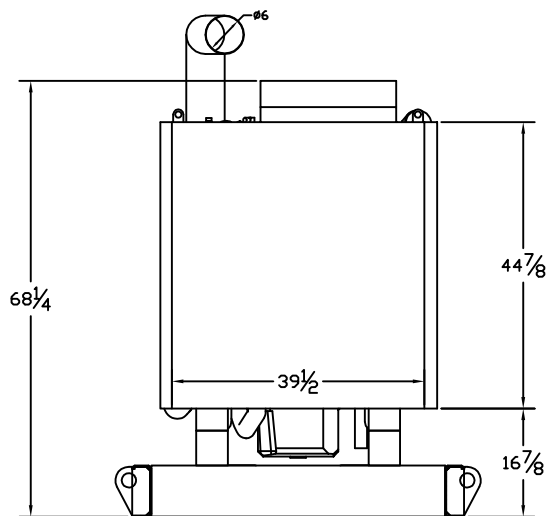

OUTLINE DIMENSIONS FOR SPVD-4000 OPEN

TOP VIEW

RADIATOR END VIEW

RIGHT SIDE VIEW