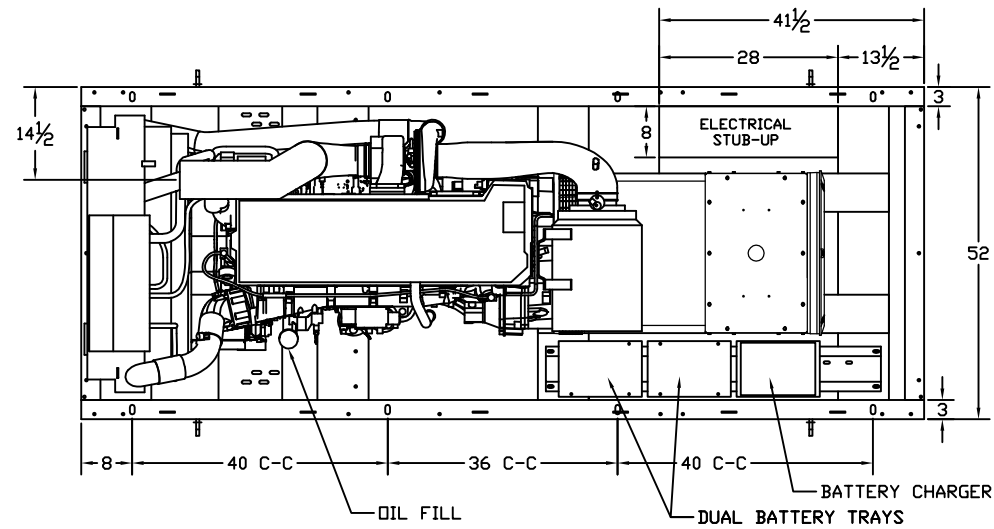

OUTLINE DIMENSIONS FOR SPVD-4000 OPEN

TOP VIEW

RADIATOR END VIEW

RIGHT SIDE VIEW