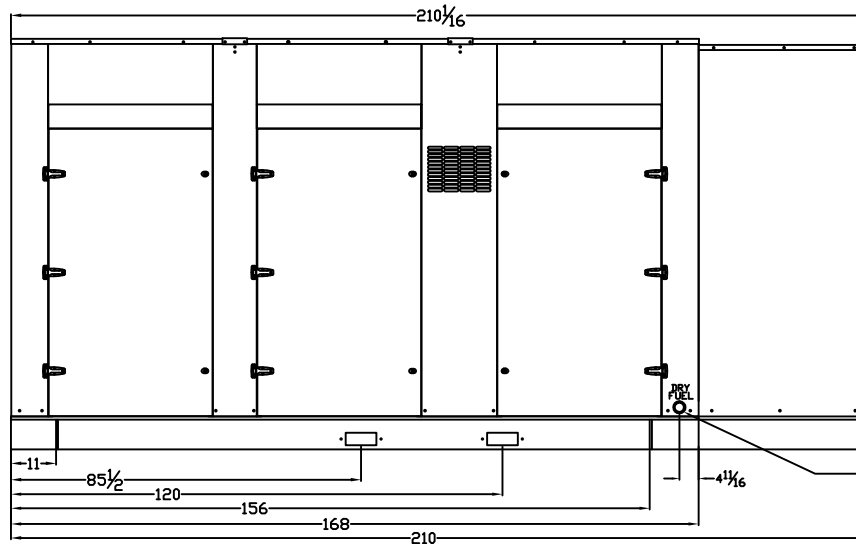

# LEVEL 2 ENCLOSURE OUTLINE DIMENSIONS FOR SP-3500 THRU SP-5000

**TOP VIEW**

(GEN-SET HAS (6) DOORS, (3) SHOWN OPEN ARE TYPICAL FOR BOTH SIDES)

**FRAME VIEW**

**GENERATOR END VIEW**

**SIDE VIEW**

**RADIATOR END VIEW**