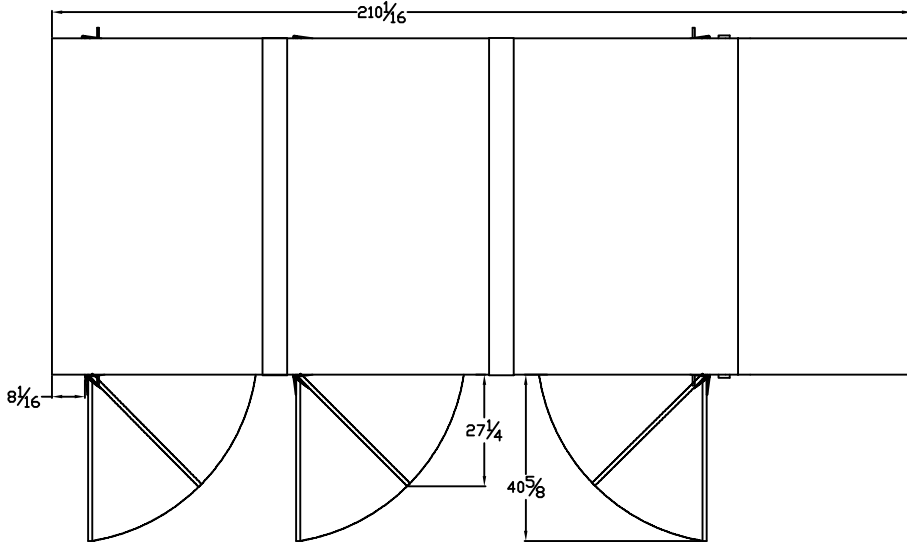

# LEVEL 2 ENCLOSURE OUTLINE DIMENSIONS FOR SP-3500 THRU SP-5000

**TOP VIEW**

(GEN-SET HAS (6) DOORS, (3) SHOWN OPEN ARE TYPICAL FOR BOTH SIDES)

**FRAME VIEW**

**GENERATOR END VIEW**

**SIDE VIEW**

**RADIATOR END VIEW**