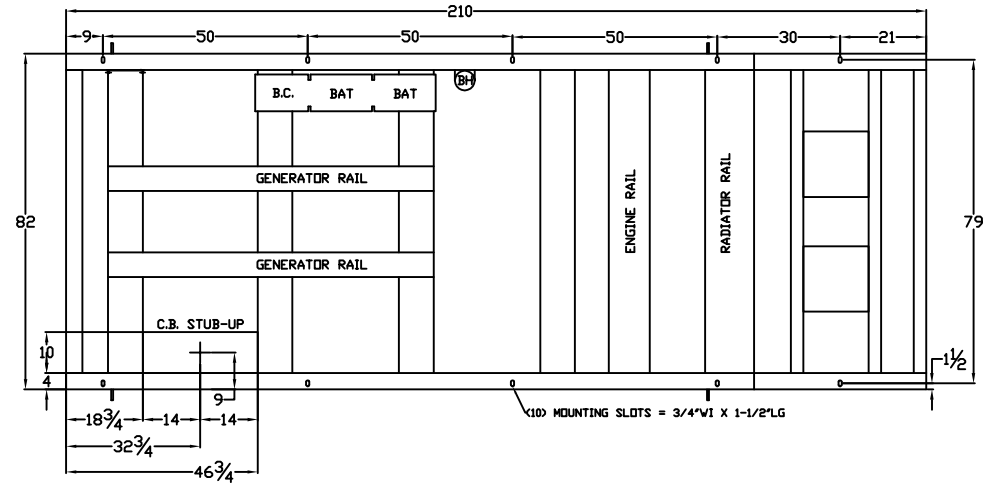

# LEVEL 2 ENCLOSURE OUTLINE DIMENSIONS FOR SP-3500 THRU SP-5000

**TOP VIEW**

(GEN-SET HAS (6) DOORS, (3) SHOWN OPEN ARE TYPICAL FOR BOTH SIDES)

**FRAME VIEW**

**GENERATOR END VIEW**

**SIDE VIEW**

**RADIATOR END VIEW**