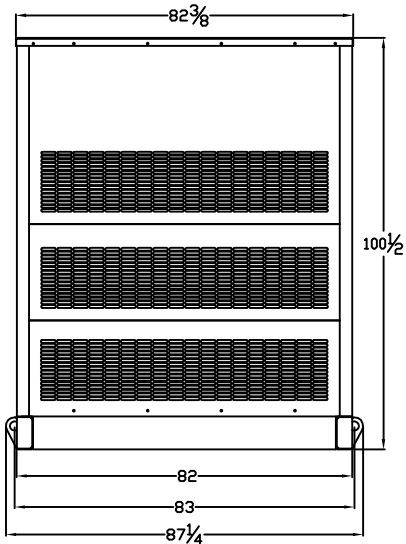

# LEVEL 2 ENCLOSURE OUTLINE DIMENSIONS FOR SP-3500 THRU SP-5000

**TOP VIEW**

(GEN-SET HAS (6) DOORS, (3) SHOWN OPEN ARE TYPICAL FOR BOTH SIDES)

**FRAME VIEW**

**GENERATOR END VIEW**

**SIDE VIEW**

**RADIATOR END VIEW**