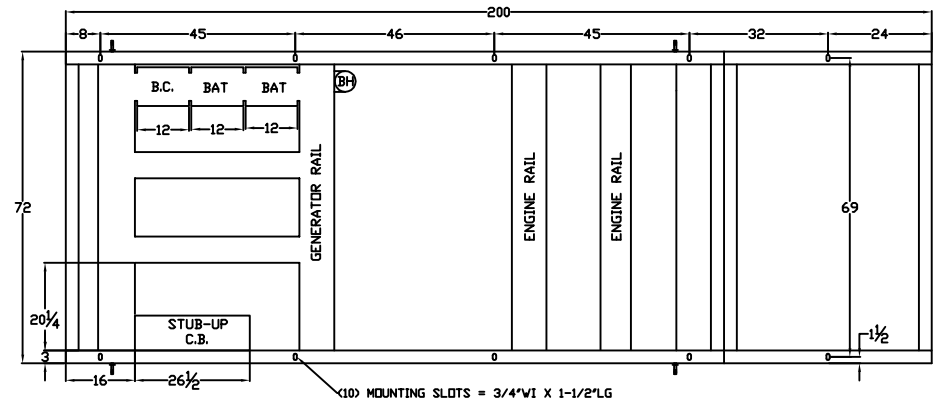

T4D-2500 THRU T4D-4000 LEVEL 2 ENCLOSURE OUTLINE DIMENSIONS WITH RESIDENTIAL GRADE SILENCER

TOP VIEW

(GEN-SET HAS (6) DOORS, (3) SHOWN OPEN ARE TYPICAL FOR BOTH SIDES)

FRAME VIEW

GENERATOR END VIEW

SIDE VIEW

RADIATOR END VIEW