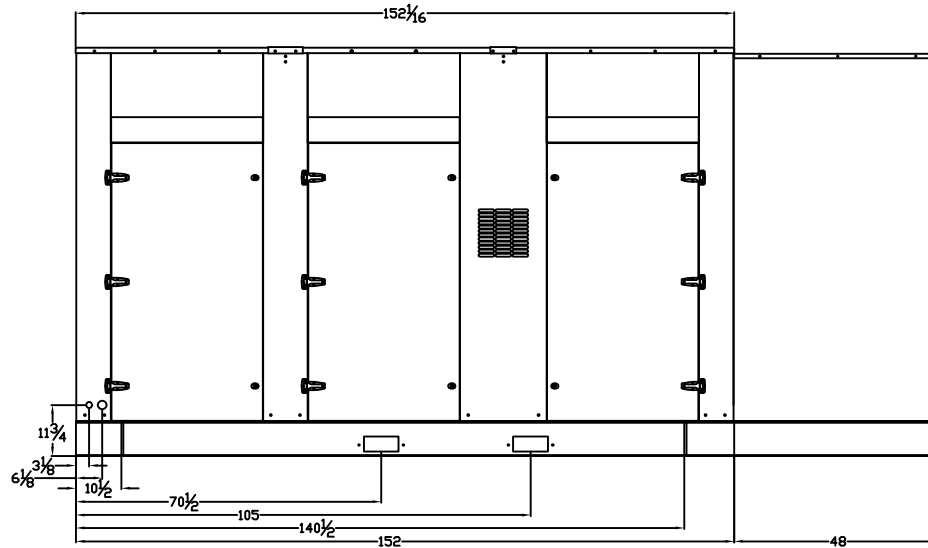

T4D-2500 THRU T4D-4000 LEVEL 2 ENCLOSURE OUTLINE DIMENSIONS WITH RESIDENTIAL GRADE SILENCER

TOP VIEW

(GEN-SET HAS (6) DOORS, (3) SHOWN OPEN ARE TYPICAL FOR BOTH SIDES)

FRAME VIEW

GENERATOR END VIEW

SIDE VIEW

RADIATOR END VIEW