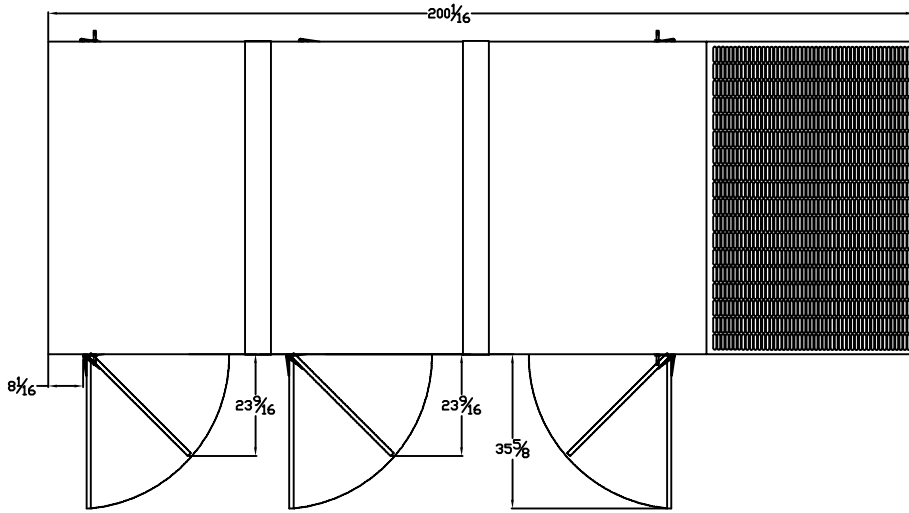

T4D-2500 THRU T4D-4000 LEVEL 2 ENCLOSURE OUTLINE DIMENSIONS WITH RESIDENTIAL GRADE SILENCER

TOP VIEW

(GEN-SET HAS (6) DOORS, (3) SHOWN OPEN ARE TYPICAL FOR BOTH SIDES)

FRAME VIEW

GENERATOR END VIEW

SIDE VIEW

RADIATOR END VIEW