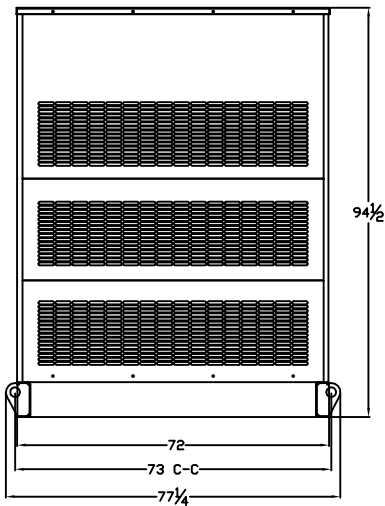

T4D-2500 THRU T4D-4000 LEVEL 2 ENCLOSURE OUTLINE DIMENSIONS WITH RESIDENTIAL GRADE SILENCER

TOP VIEW

(GEN-SET HAS (6) DOORS, (3) SHOWN OPEN ARE TYPICAL FOR BOTH SIDES)

FRAME VIEW

GENERATOR END VIEW

SIDE VIEW

RADIATOR END VIEW