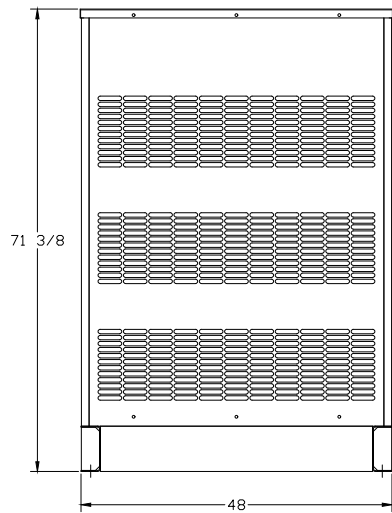

OUTLINE DIMENSIONS FOR SPD-1000 LEVEL 2 ENCLOSURE (HINGED DOORS)

TOP VIEW

(GEN-SET HAS (4) DOORS, (2) SHOWN OPEN ARE TYPICAL FOR BOTH SIDES)

BASE VIEW

GENERATOR END VIEW

SIDE VIEW

RADIATOR END VIEW