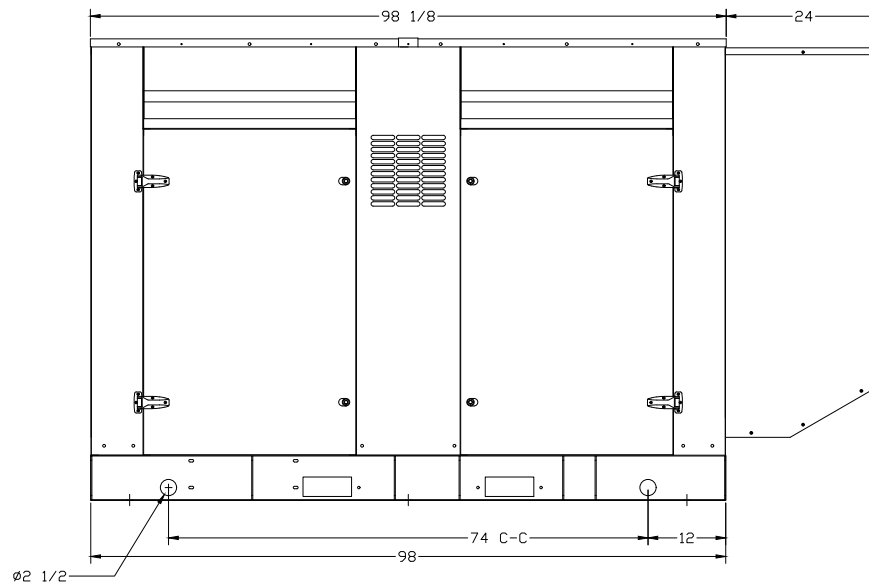

OUTLINE DIMENSIONS FOR SPD-1000 LEVEL 2 ENCLOSURE (HINGED DOORS)

TOP VIEW

(GEN-SET HAS (4) DOORS, (2) SHOWN OPEN ARE TYPICAL FOR BOTH SIDES)

BASE VIEW

GENERATOR END VIEW

SIDE VIEW

RADIATOR END VIEW