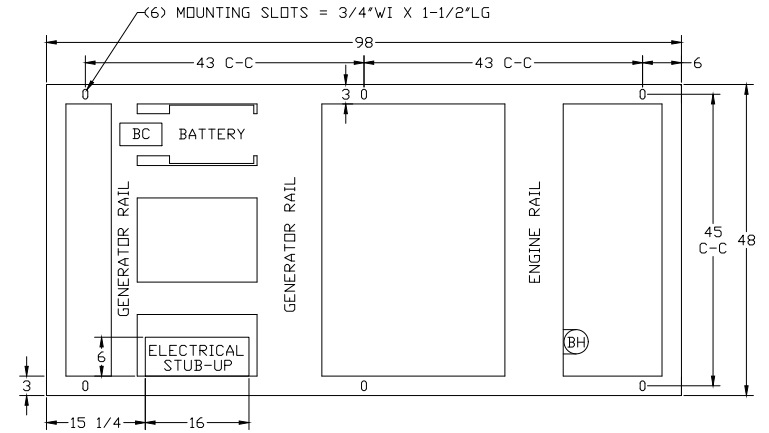

OUTLINE DIMENSIONS FOR SPD-1000 LEVEL 2 ENCLOSURE (HINGED DOORS)

TOP VIEW

(GEN-SET HAS (4) DOORS, (2) SHOWN OPEN ARE TYPICAL FOR BOTH SIDES)

BASE VIEW

GENERATOR END VIEW

SIDE VIEW

RADIATOR END VIEW