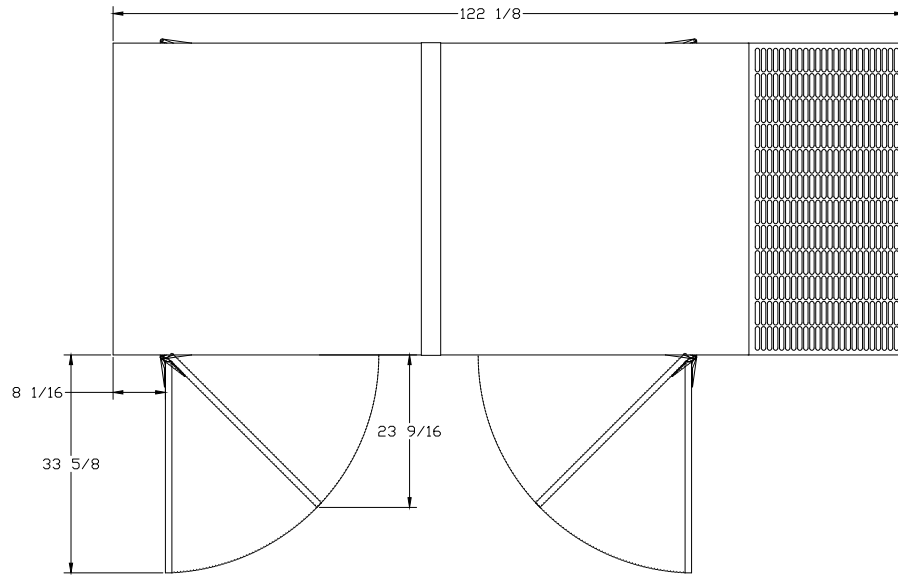

OUTLINE DIMENSIONS FOR SPD-1000 LEVEL 2 ENCLOSURE (HINGED DOORS)

TOP VIEW

(GEN-SET HAS (4) DOORS, (2) SHOWN OPEN ARE TYPICAL FOR BOTH SIDES)

BASE VIEW

GENERATOR END VIEW

SIDE VIEW

RADIATOR END VIEW