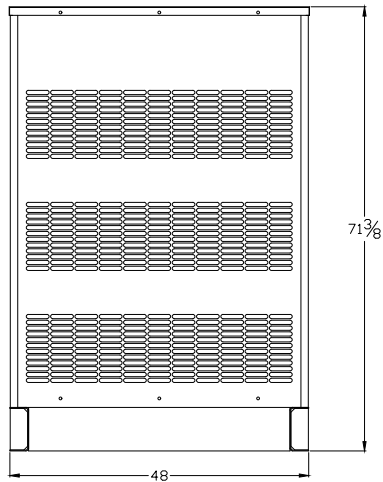

# OUTLINE DIMENSIONS FOR SPD-1500 & 2000 LEVEL 3 ENCLOSURE (HINGED DOORS & HOSPITAL GRADE SILENCER)

**TOP VIEW**

(GEN-SET HAS (4) DOORS, (2) SHOWN OPEN ARE TYPICAL FOR BOTH SIDES)

**FRAME VIEW**

**GENERATOR END VIEW**

**SIDE VIEW**

**RADIATOR END VIEW**