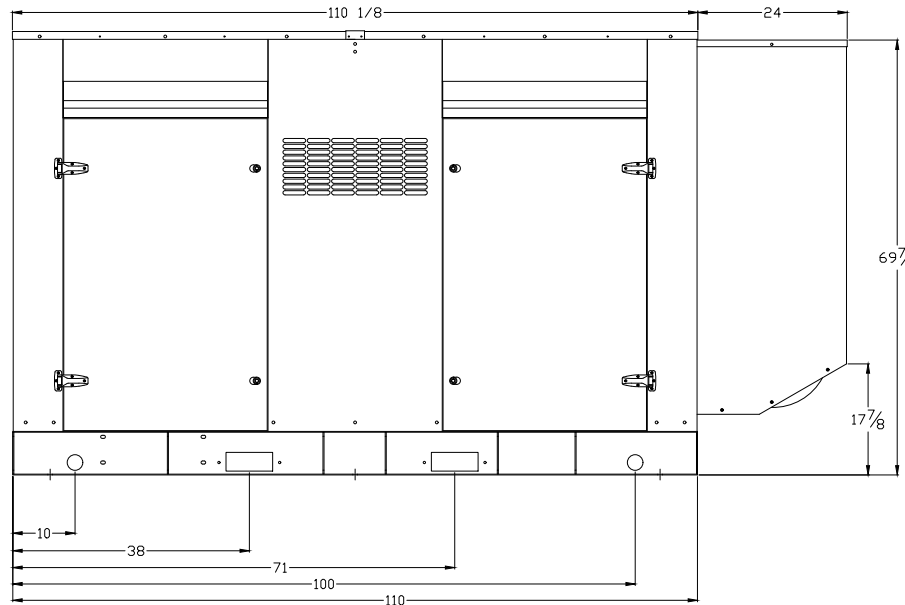

# OUTLINE DIMENSIONS FOR SPD-1500 & 2000 LEVEL 3 ENCLOSURE (HINGED DOORS & HOSPITAL GRADE SILENCER)

**TOP VIEW**

(GEN-SET HAS (4) DOORS, (2) SHOWN OPEN ARE TYPICAL FOR BOTH SIDES)

**FRAME VIEW**

**GENERATOR END VIEW**

**SIDE VIEW**

**RADIATOR END VIEW**