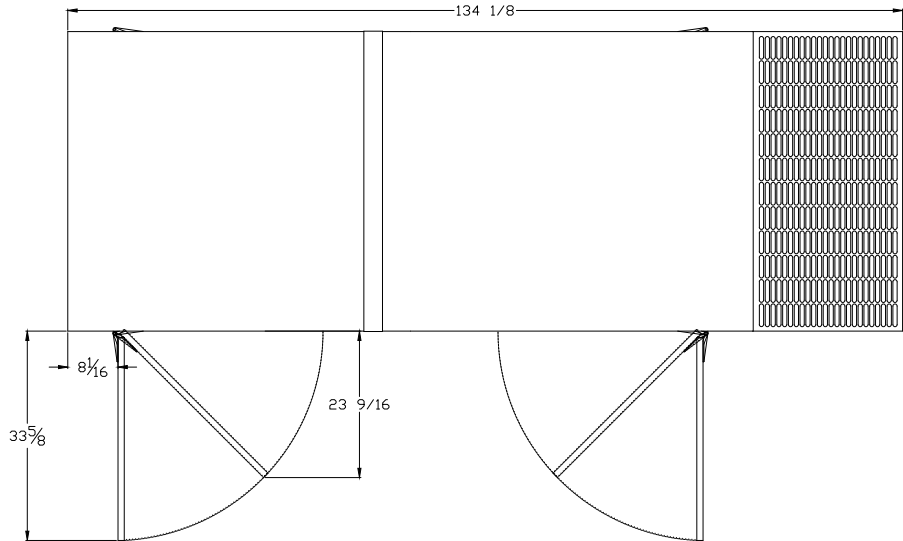

# OUTLINE DIMENSIONS FOR SPD-1500 & 2000 LEVEL 3 ENCLOSURE (HINGED DOORS & HOSPITAL GRADE SILENCER)

**TOP VIEW**

(GEN-SET HAS (4) DOORS, (2) SHOWN OPEN ARE TYPICAL FOR BOTH SIDES)

**FRAME VIEW**

**GENERATOR END VIEW**

**SIDE VIEW**

**RADIATOR END VIEW**