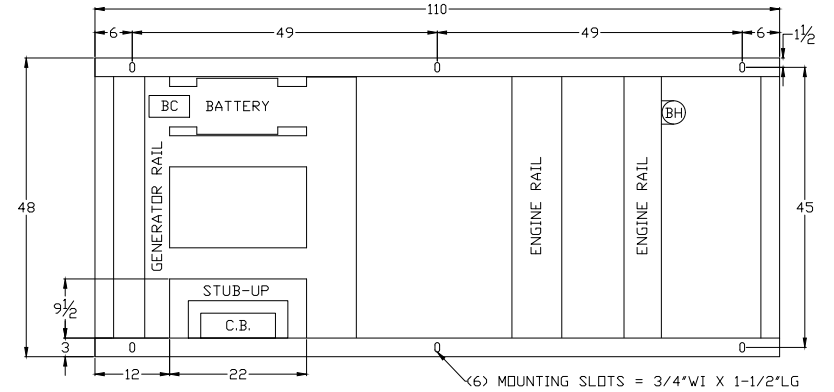

# OUTLINE DIMENSIONS FOR SPD-1500 & 2000 LEVEL 3 ENCLOSURE (HINGED DOORS & HOSPITAL GRADE SILENCER)

**TOP VIEW**

(GEN-SET HAS (4) DOORS, (2) SHOWN OPEN ARE TYPICAL FOR BOTH SIDES)

**FRAME VIEW**

**GENERATOR END VIEW**

**SIDE VIEW**

**RADIATOR END VIEW**