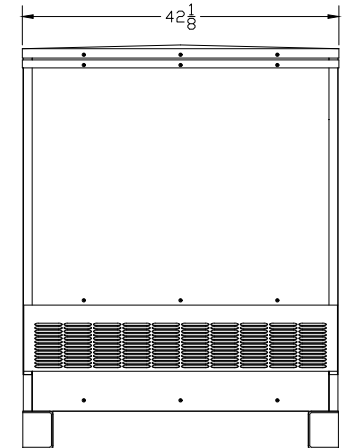

OUTLINE DIMENSIONS FOR SPD-600 LEVEL 2 ENCLOSURE (HINGED DOORS)

TOP VIEW

(GEN-SET HAS (4) DOORS, (2) SHOWN OPEN ARE TYPICAL FOR BOTH SIDES)

FRAME VIEW

GENERATOR END VIEW

SIDE VIEW

RADIATOR END VIEW