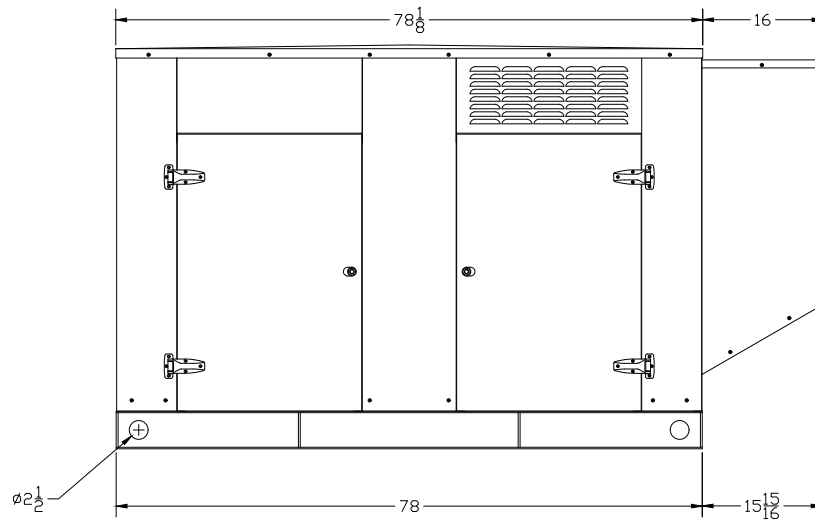

OUTLINE DIMENSIONS FOR SPD-600 LEVEL 2 ENCLOSURE (HINGED DOORS)

TOP VIEW

(GEN-SET HAS (4) DOORS, (2) SHOWN OPEN ARE TYPICAL FOR BOTH SIDES)

FRAME VIEW

GENERATOR END VIEW

SIDE VIEW

RADIATOR END VIEW