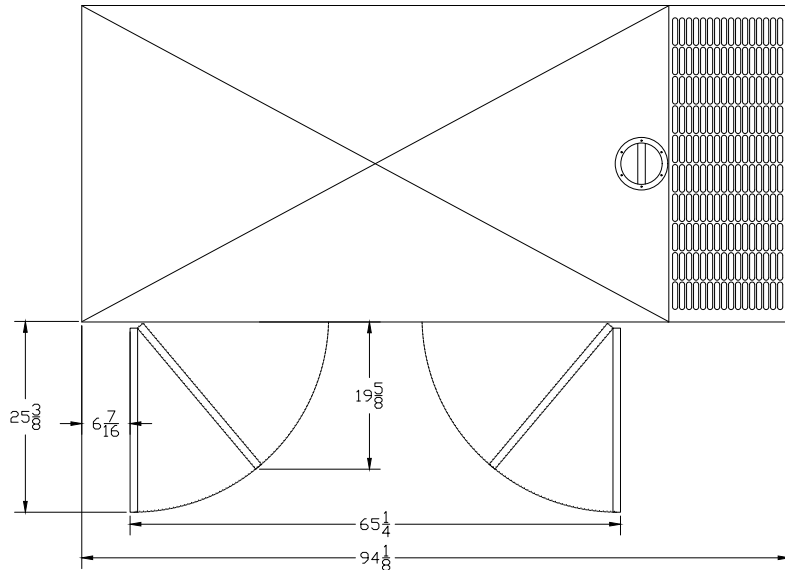

OUTLINE DIMENSIONS FOR SPD-600 LEVEL 2 ENCLOSURE (HINGED DOORS)

TOP VIEW

(GEN-SET HAS (4) DOORS, (2) SHOWN OPEN ARE TYPICAL FOR BOTH SIDES)

FRAME VIEW

GENERATOR END VIEW

SIDE VIEW

RADIATOR END VIEW