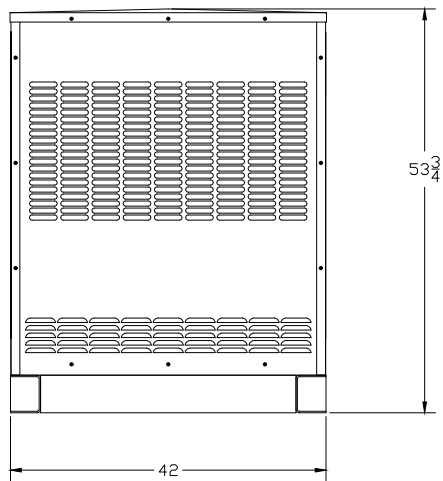

OUTLINE DIMENSIONS FOR SPD-600 LEVEL 2 ENCLOSURE (HINGED DOORS)

TOP VIEW

(GEN-SET HAS (4) DOORS, (2) SHOWN OPEN ARE TYPICAL FOR BOTH SIDES)

FRAME VIEW

GENERATOR END VIEW

SIDE VIEW

RADIATOR END VIEW