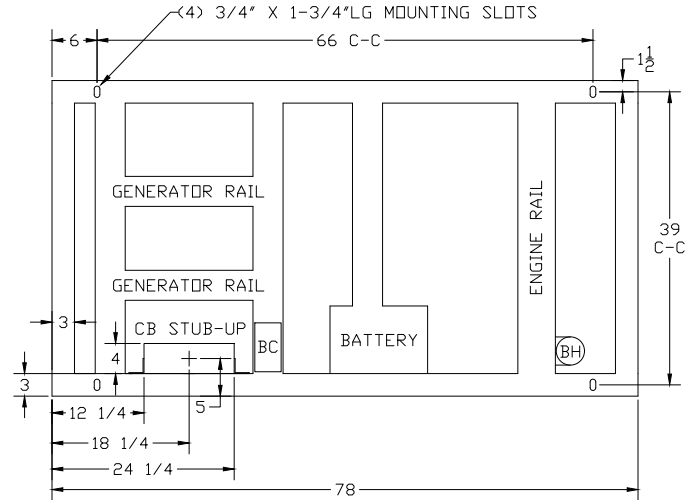

OUTLINE DIMENSIONS FOR SPD-600 LEVEL 2 ENCLOSURE (HINGED DOORS)

TOP VIEW

(GEN-SET HAS (4) DOORS, (2) SHOWN OPEN ARE TYPICAL FOR BOTH SIDES)

FRAME VIEW

GENERATOR END VIEW

SIDE VIEW

RADIATOR END VIEW