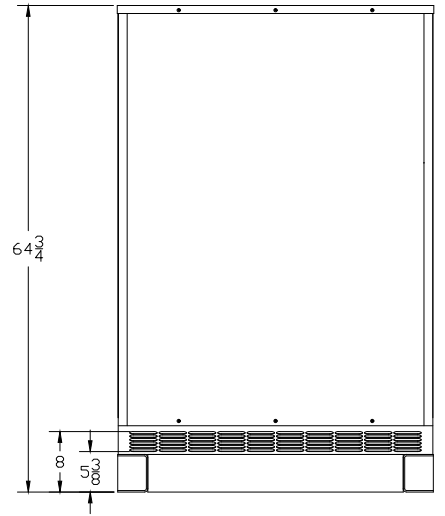

OUTLINE DIMENSIONS FOR SPD-600 LEVEL 3 ENCLOSURE (HINGED DOORS & HOSPITAL GRADE SILENCER)

TOP VIEW

FRAME VIEW

GENERATOR END VIEW

SIDE VIEW

RADIATOR END VIEW