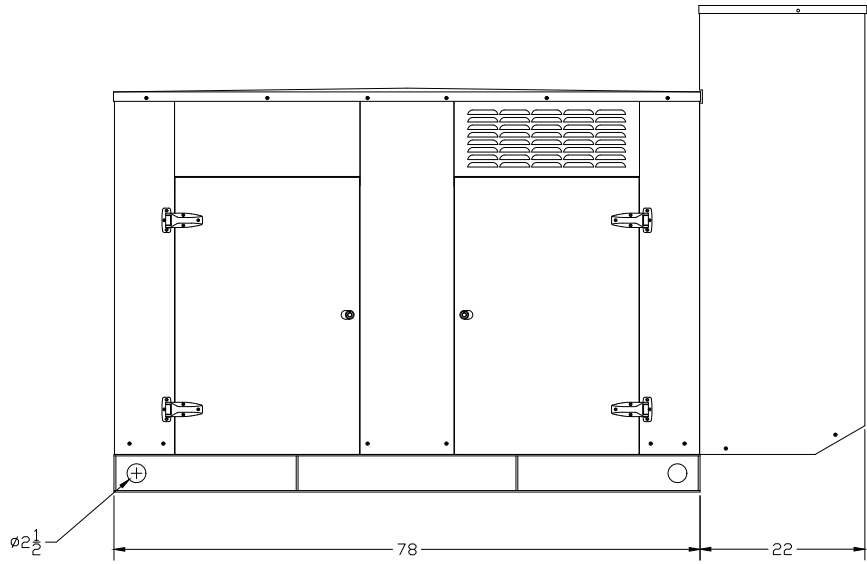

OUTLINE DIMENSIONS FOR SPD-600 LEVEL 3 ENCLOSURE (HINGED DOORS & HOSPITAL GRADE SILENCER)

TOP VIEW

FRAME VIEW

GENERATOR END VIEW

SIDE VIEW

RADIATOR END VIEW