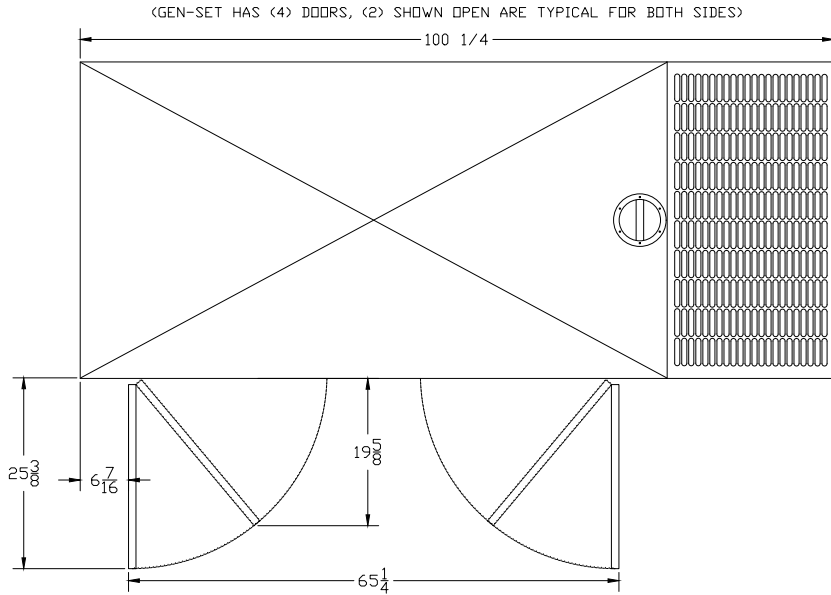

OUTLINE DIMENSIONS FOR SPD-600 LEVEL 3 ENCLOSURE (HINGED DOORS & HOSPITAL GRADE SILENCER)

TOP VIEW

FRAME VIEW

GENERATOR END VIEW

SIDE VIEW

RADIATOR END VIEW