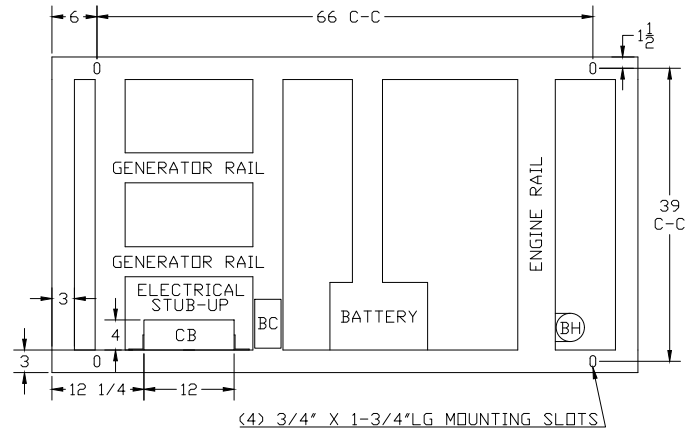

OUTLINE DIMENSIONS FOR SPD-600 LEVEL 3 ENCLOSURE (HINGED DOORS & HOSPITAL GRADE SILENCER)

TOP VIEW

FRAME VIEW

GENERATOR END VIEW

SIDE VIEW

RADIATOR END VIEW