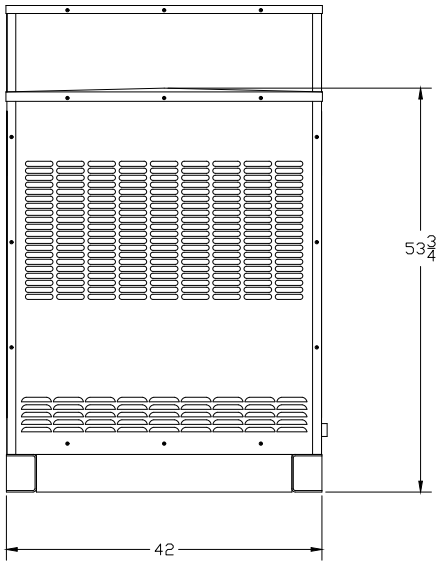

OUTLINE DIMENSIONS FOR SPD-600 LEVEL 3 ENCLOSURE (HINGED DOORS & HOSPITAL GRADE SILENCER)

TOP VIEW

FRAME VIEW

GENERATOR END VIEW

SIDE VIEW

RADIATOR END VIEW