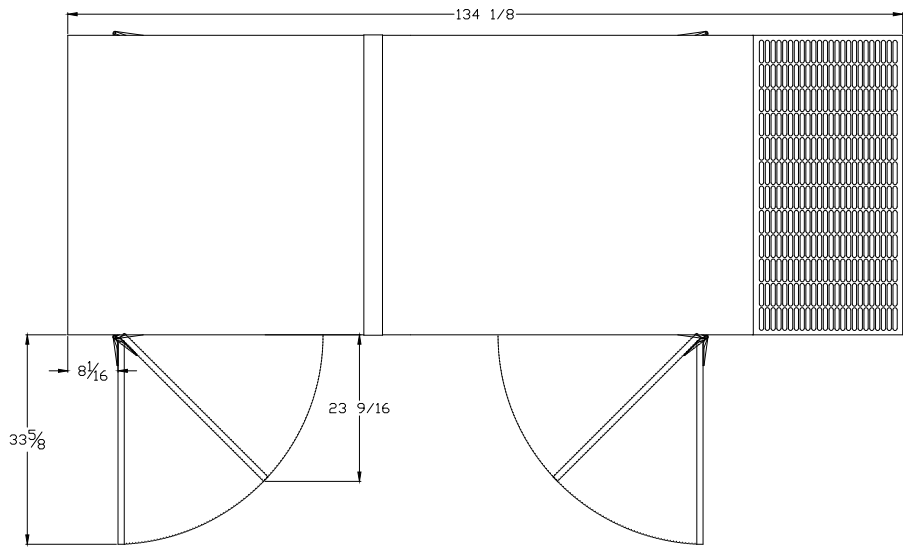

OUTLINE DIMENSIONS FOR SPD-1500 & 2000 LEVEL 2 ENCLOSURE (HINGED DOORS)

TOP VIEW

(GEN-SET HAS (4) DOORS, (2) SHOWN OPEN ARE TYPICAL FOR BOTH SIDES)

FRAME VIEW

GENERATOR END VIEW

SIDE VIEW

RADIATOR END VIEW