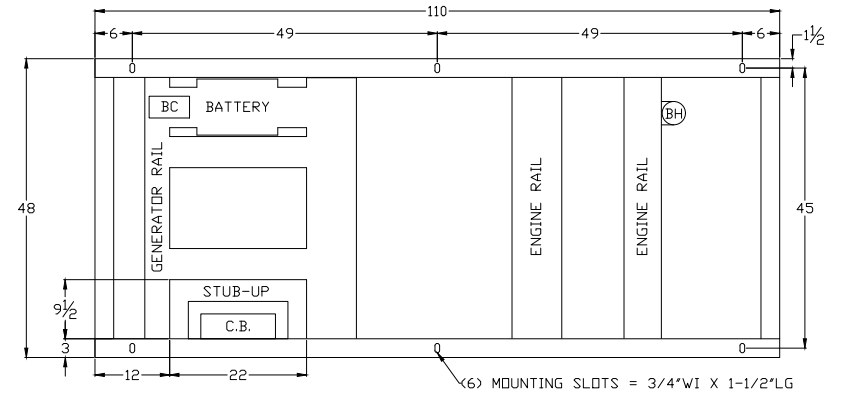

OUTLINE DIMENSIONS FOR SPD-1500 & 2000 LEVEL 2 ENCLOSURE (HINGED DOORS)

TOP VIEW

(GEN-SET HAS (4) DOORS, (2) SHOWN OPEN ARE TYPICAL FOR BOTH SIDES)

FRAME VIEW

GENERATOR END VIEW

SIDE VIEW

RADIATOR END VIEW