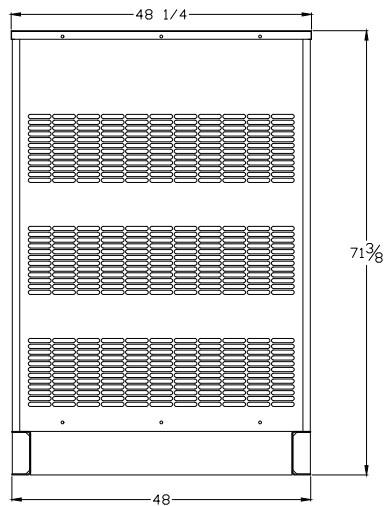

OUTLINE DIMENSIONS FOR SPD-1500 & 2000 LEVEL 2 ENCLOSURE (HINGED DOORS)

TOP VIEW

(GEN-SET HAS (4) DOORS, (2) SHOWN OPEN ARE TYPICAL FOR BOTH SIDES)

FRAME VIEW

GENERATOR END VIEW

SIDE VIEW

RADIATOR END VIEW