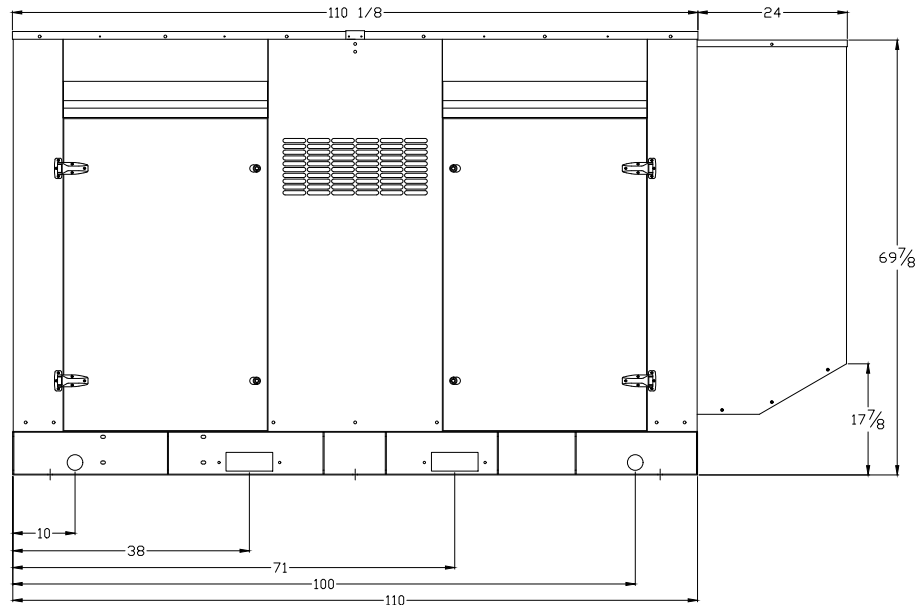

OUTLINE DIMENSIONS FOR SPD-1500 & 2000 LEVEL 2 ENCLOSURE (HINGED DOORS)

TOP VIEW

(GEN-SET HAS (4) DOORS, (2) SHOWN OPEN ARE TYPICAL FOR BOTH SIDES)

FRAME VIEW

GENERATOR END VIEW

SIDE VIEW

RADIATOR END VIEW