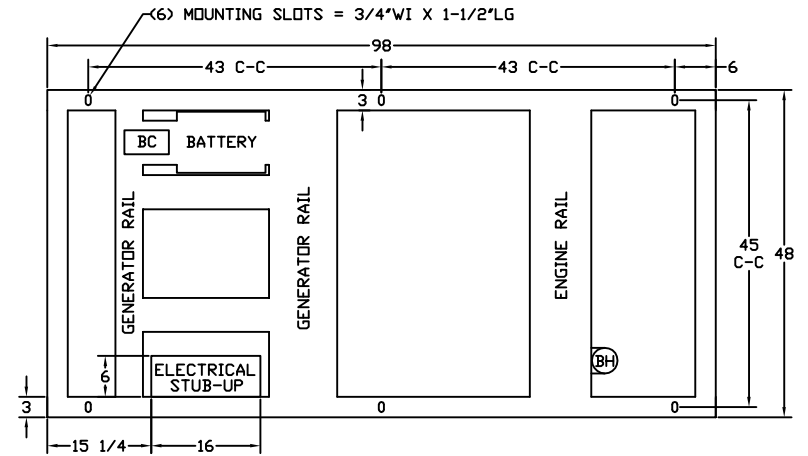

# OUTLINE DIMENSIONS FOR 80 - 120 KW LEVEL 2 ENCLOSURE (HINGED DOORS & HOSPITAL GRADE SILENCER)

**TOP VIEW**

(GEN-SET HAS (4) DOORS, (2) SHOWN OPEN ARE TYPICAL FOR BOTH SIDES)

**BASE VIEW**

**GENERATOR END VIEW**

**SIDE VIEW**

**RADIATOR END VIEW**