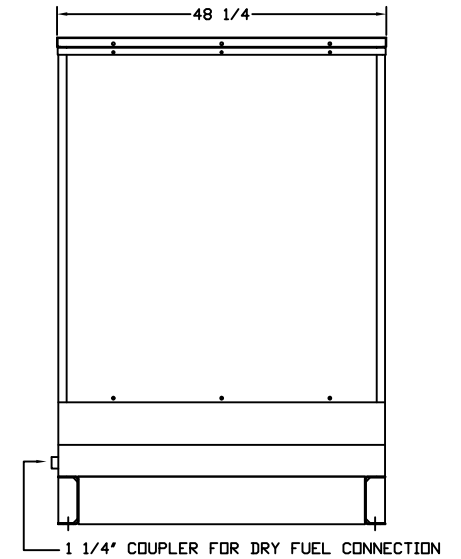

# OUTLINE DIMENSIONS FOR 80 - 120 KW LEVEL 2 ENCLOSURE (HINGED DOORS & HOSPITAL GRADE SILENCER)

**TOP VIEW**

(GEN-SET HAS (4) DOORS, (2) SHOWN OPEN ARE TYPICAL FOR BOTH SIDES)

**BASE VIEW**

**GENERATOR END VIEW**

**SIDE VIEW**

**RADIATOR END VIEW**