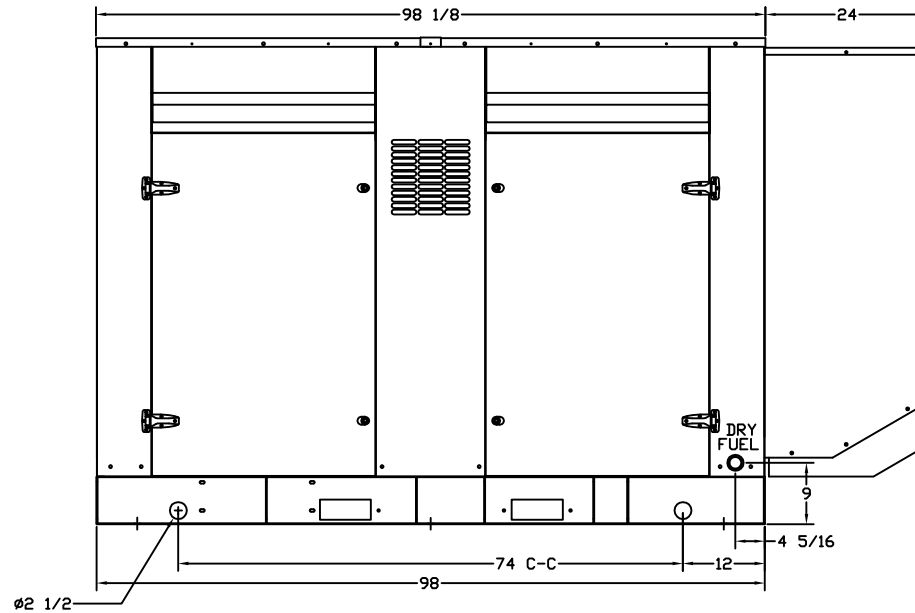

# OUTLINE DIMENSIONS FOR 80 - 120 KW LEVEL 2 ENCLOSURE (HINGED DOORS & HOSPITAL GRADE SILENCER)

**TOP VIEW**

(GEN-SET HAS (4) DOORS, (2) SHOWN OPEN ARE TYPICAL FOR BOTH SIDES)

**BASE VIEW**

**GENERATOR END VIEW**

**SIDE VIEW**

**RADIATOR END VIEW**