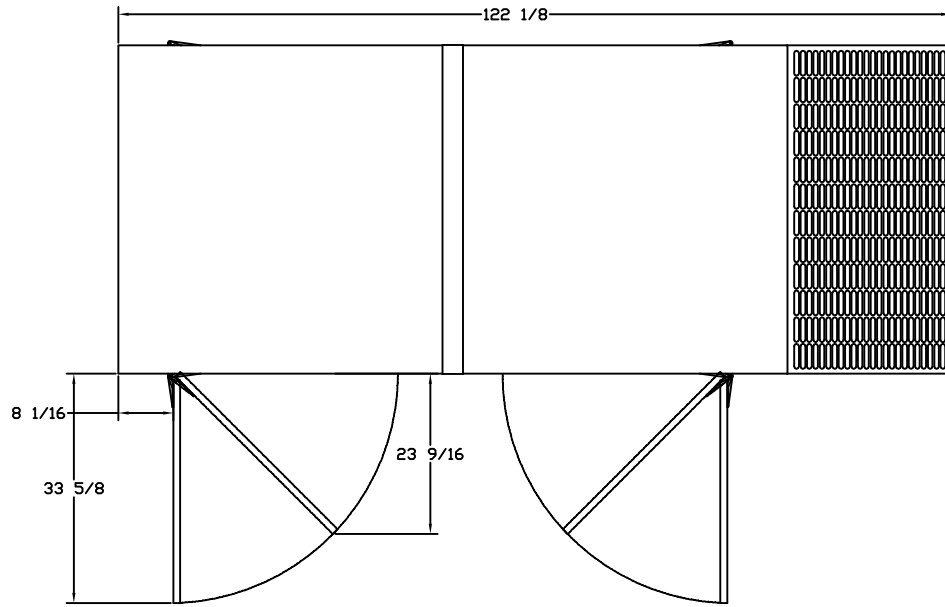

# OUTLINE DIMENSIONS FOR 80 - 120 KW LEVEL 2 ENCLOSURE (HINGED DOORS & HOSPITAL GRADE SILENCER)

**TOP VIEW**

(GEN-SET HAS (4) DOORS, (2) SHOWN OPEN ARE TYPICAL FOR BOTH SIDES)

**BASE VIEW**

**GENERATOR END VIEW**

**SIDE VIEW**

**RADIATOR END VIEW**