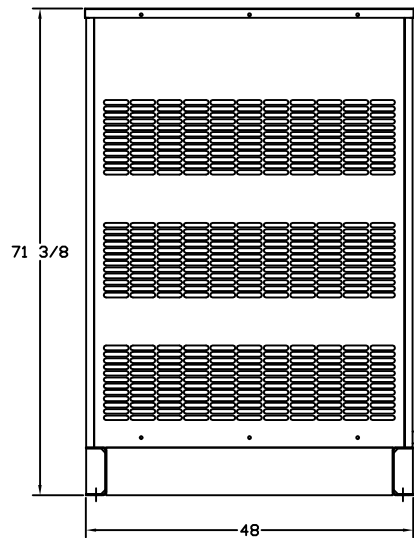

# OUTLINE DIMENSIONS FOR 80 - 120 KW LEVEL 2 ENCLOSURE (HINGED DOORS & HOSPITAL GRADE SILENCER)

**TOP VIEW**

(GEN-SET HAS (4) DOORS, (2) SHOWN OPEN ARE TYPICAL FOR BOTH SIDES)

**BASE VIEW**

**GENERATOR END VIEW**

**SIDE VIEW**

**RADIATOR END VIEW**