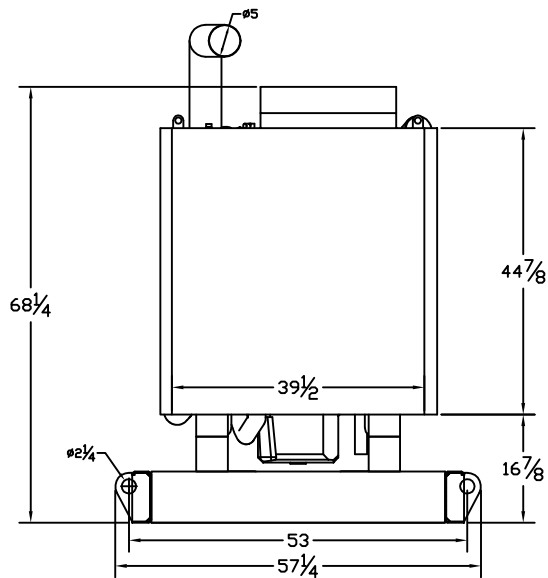

OUTLINE DIMENSIONS FOR SPVD-2500 OPEN

TOP VIEW

RADIATOR END VIEW

RIGHT SIDE VIEW