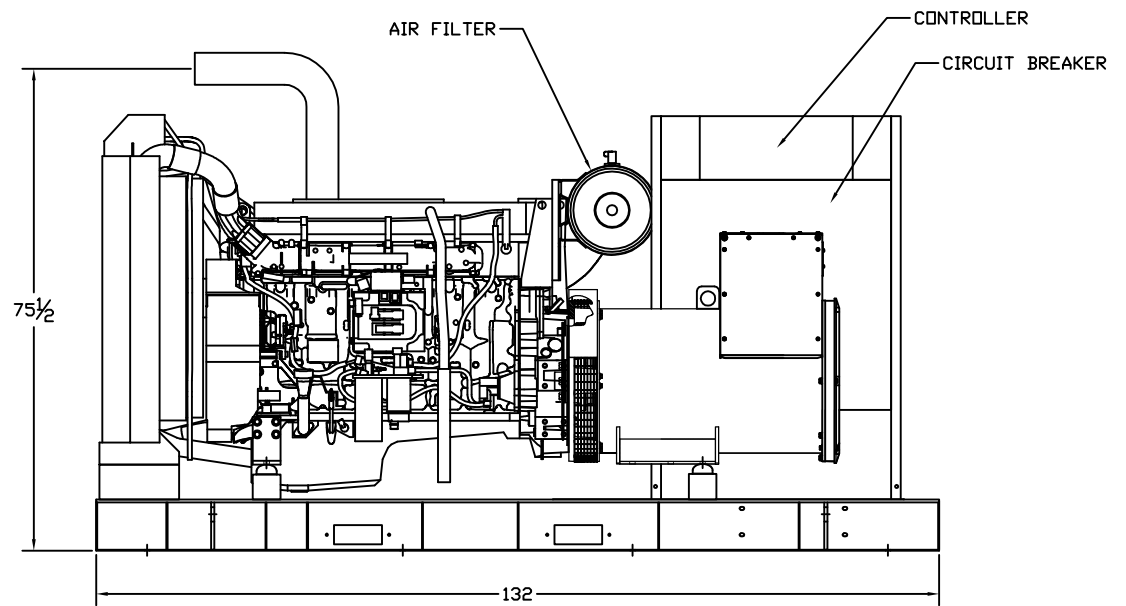

OUTLINE DIMENSIONS FOR SPVD-2500 OPEN

TOP VIEW

RADIATOR END VIEW

RIGHT SIDE VIEW