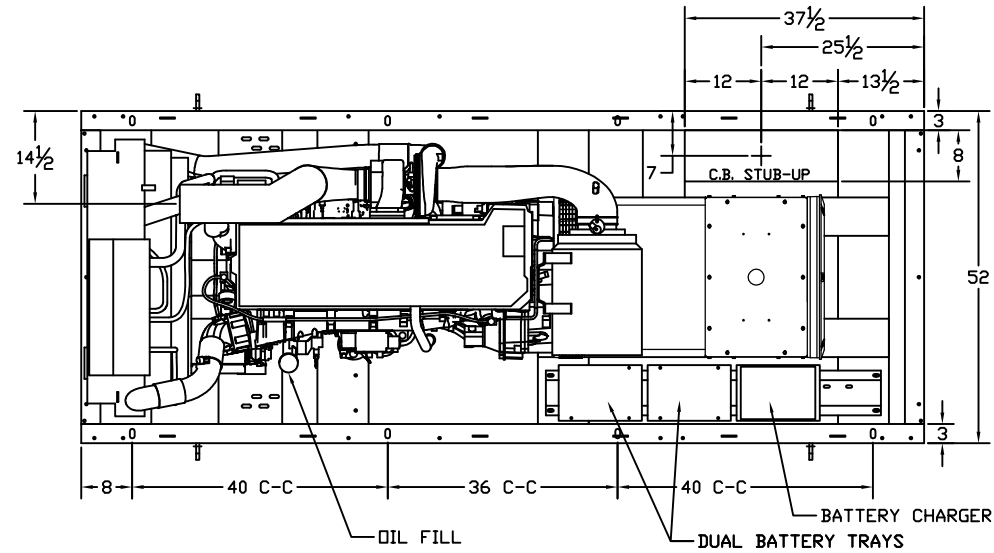

OUTLINE DIMENSIONS FOR SPVD-2500 OPEN

TOP VIEW

RADIATOR END VIEW

RIGHT SIDE VIEW