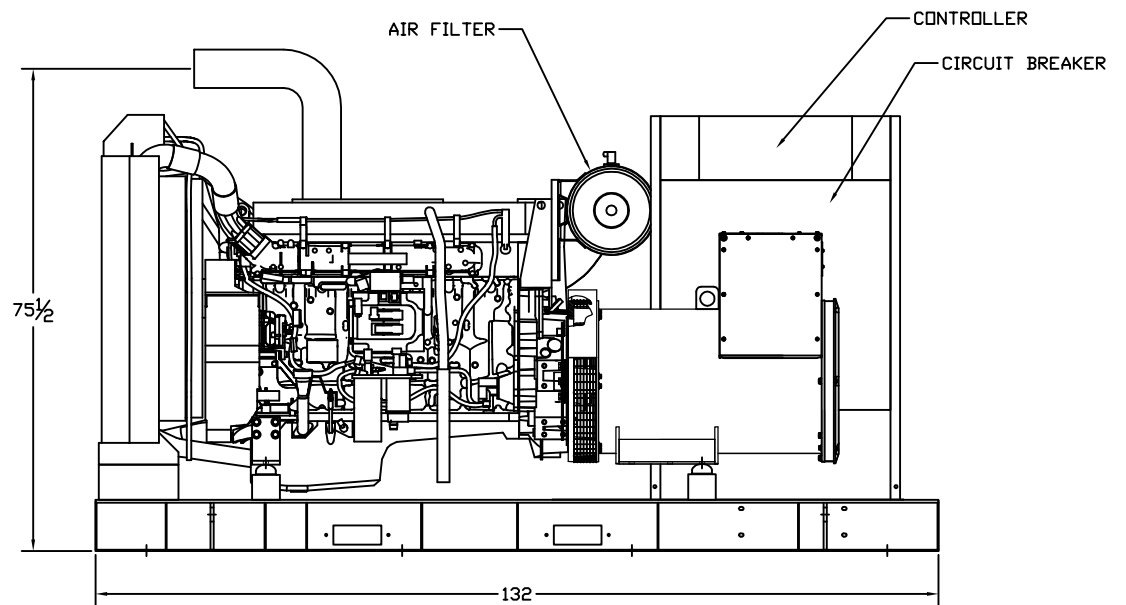

OUTLINE DIMENSIONS FOR SPVD-3000 OPEN

TOP VIEW

RADIATOR END VIEW

RIGHT SIDE VIEW