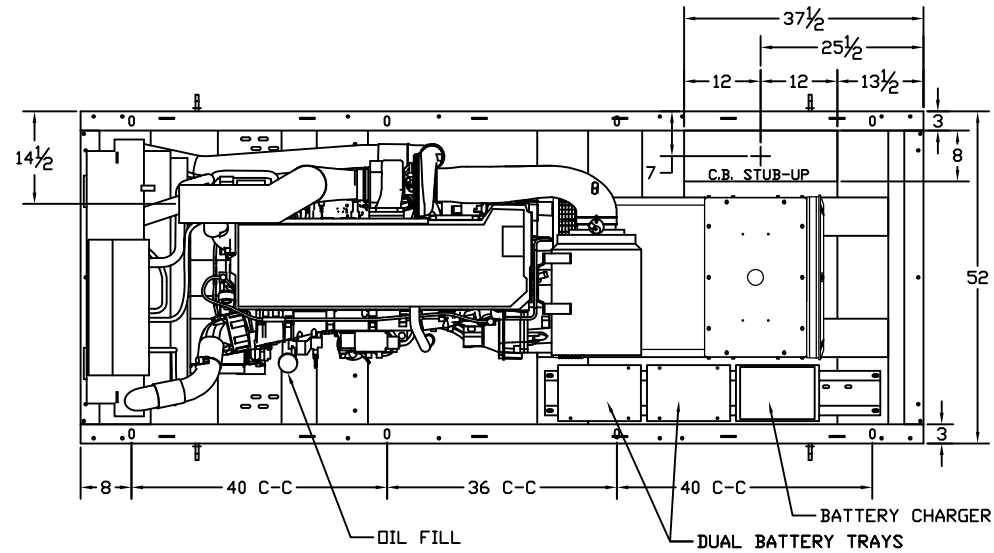

OUTLINE DIMENSIONS FOR SPVD-3000 OPEN

TOP VIEW

RADIATOR END VIEW

RIGHT SIDE VIEW