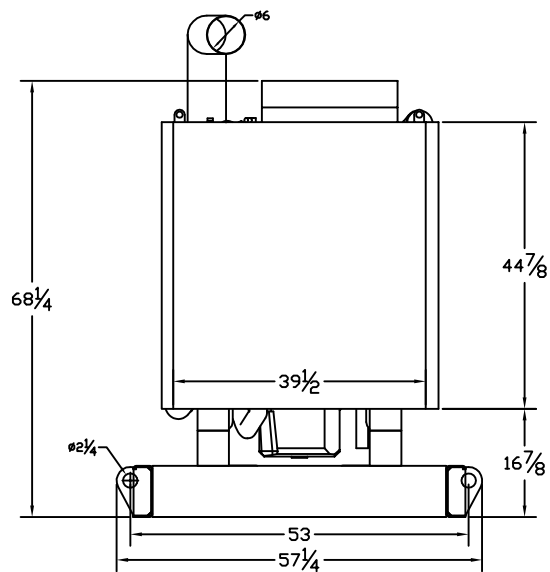

OUTLINE DIMENSIONS FOR SPVD-3000 OPEN

TOP VIEW

RADIATOR END VIEW

RIGHT SIDE VIEW