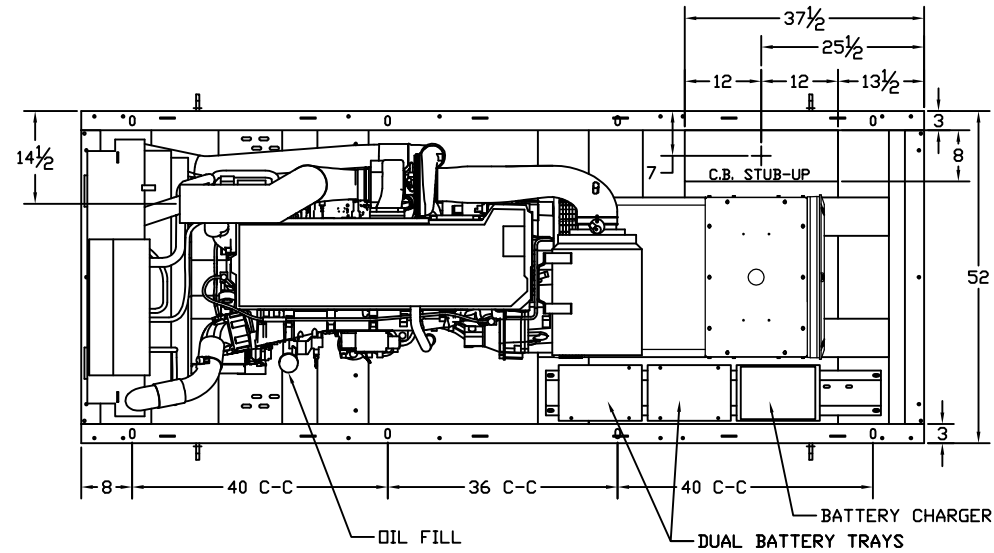

OUTLINE DIMENSIONS FOR SPVD-4000 OPEN

TOP VIEW

RADIATOR END VIEW

RIGHT SIDE VIEW