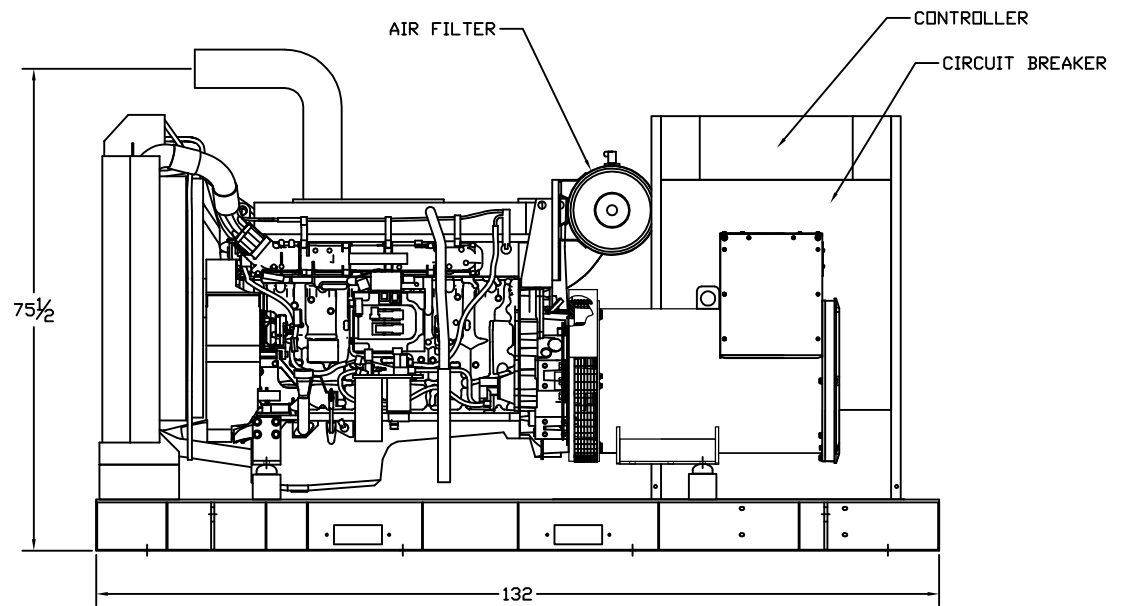

OUTLINE DIMENSIONS FOR SPVD-4000 OPEN

TOP VIEW

RADIATOR END VIEW

RIGHT SIDE VIEW