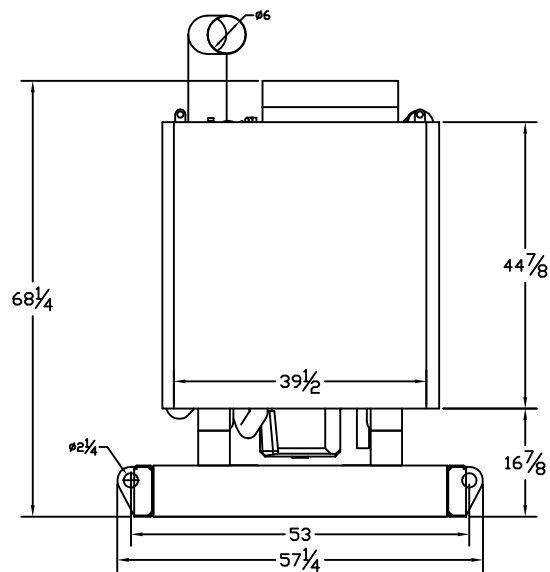

OUTLINE DIMENSIONS FOR SPVD-4000 OPEN

TOP VIEW

RADIATOR END VIEW

RIGHT SIDE VIEW