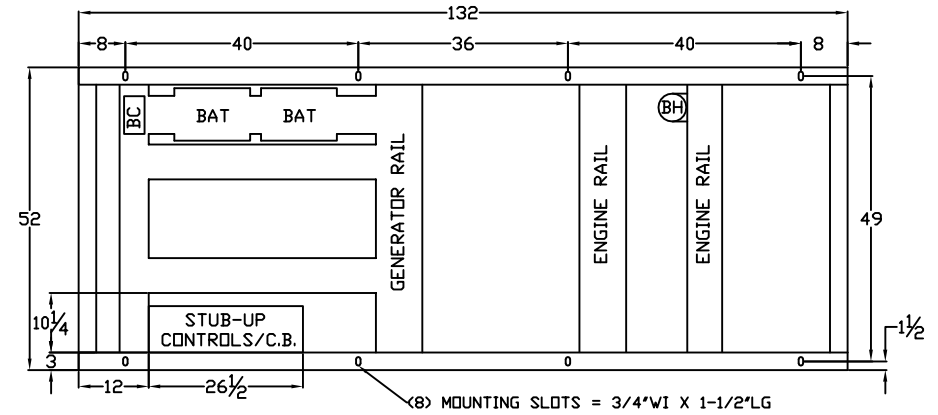

OUTLINE DIMENSIONS FOR T4D 100 KW LEVEL 2 ENCLOSURE (HINGED DOORS)

TOP VIEW

<GEN-SET HAS (6) DOORS, (3) SHOWN OPEN ARE TYPICAL FOR BOTH SIDES>

FRAME VIEW

GENERATOR END VIEW

SIDE VIEW

RADIATOR END VIEW