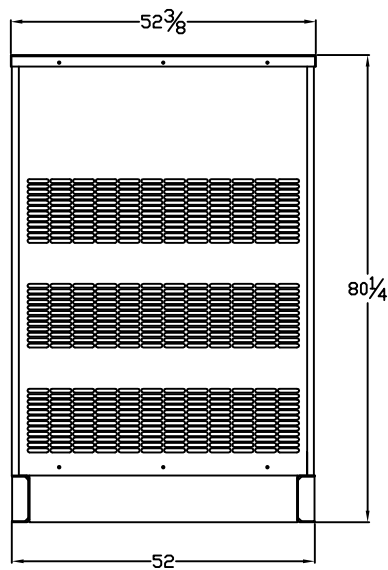

OUTLINE DIMENSIONS FOR T4D 100 KW LEVEL 2 ENCLOSURE (HINGED DOORS)

TOP VIEW

<GEN-SET HAS (6) DOORS, (3) SHOWN OPEN ARE TYPICAL FOR BOTH SIDES>

FRAME VIEW

GENERATOR END VIEW

SIDE VIEW

RADIATOR END VIEW