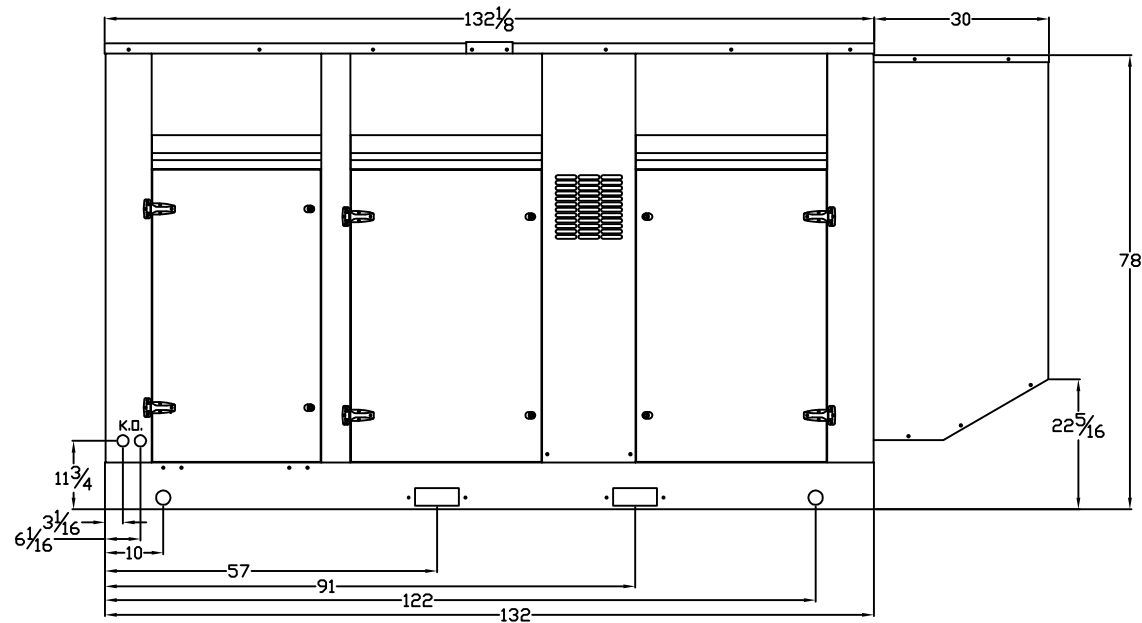

OUTLINE DIMENSIONS FOR T4D 100 KW LEVEL 2 ENCLOSURE (HINGED DOORS)

TOP VIEW

<GEN-SET HAS (6) DOORS, (3) SHOWN OPEN ARE TYPICAL FOR BOTH SIDES>

FRAME VIEW

GENERATOR END VIEW

SIDE VIEW

RADIATOR END VIEW