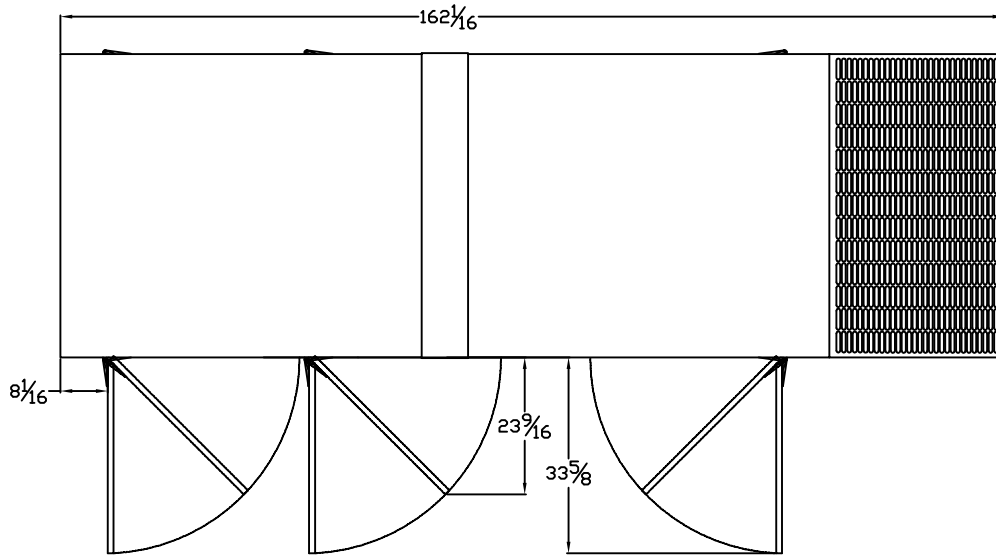

OUTLINE DIMENSIONS FOR T4D 100 KW LEVEL 2 ENCLOSURE (HINGED DOORS)

TOP VIEW

<GEN-SET HAS (6) DOORS, (3) SHOWN OPEN ARE TYPICAL FOR BOTH SIDES>

FRAME VIEW

GENERATOR END VIEW

SIDE VIEW

RADIATOR END VIEW