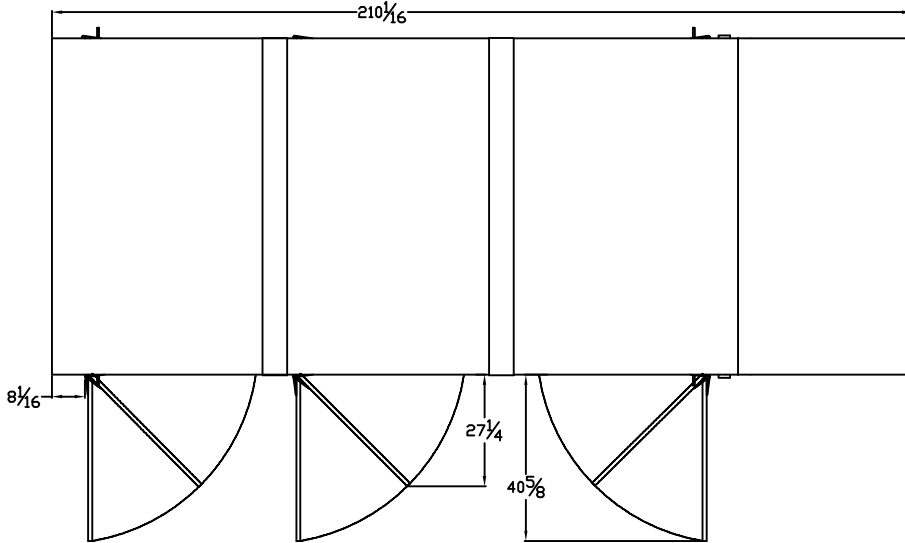

# LEVEL 2 ENCLOSURE OUTLINE DIMENSIONS FOR SP-4000 THRU SP-5000

**TOP VIEW**

(GEN-SET HAS (6) DOORS, (3) SHOWN OPEN ARE TYPICAL FOR BOTH SIDES)

**FRAME VIEW**

**GENERATOR END VIEW**

**SIDE VIEW**

**RADIATOR END VIEW**