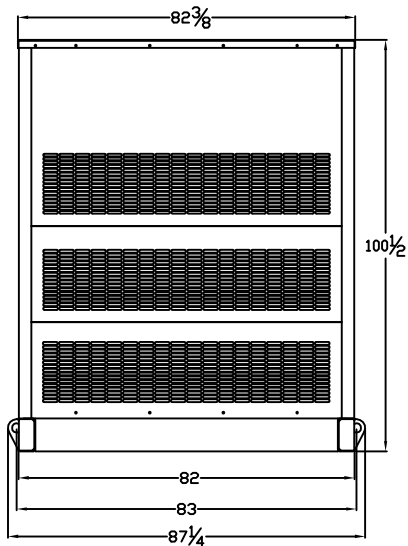

# LEVEL 2 ENCLOSURE OUTLINE DIMENSIONS FOR SP-4000 THRU SP-5000

**TOP VIEW**

(GEN-SET HAS (6) DOORS, (3) SHOWN OPEN ARE TYPICAL FOR BOTH SIDES)

**FRAME VIEW**

**GENERATOR END VIEW**

**SIDE VIEW**

**RADIATOR END VIEW**