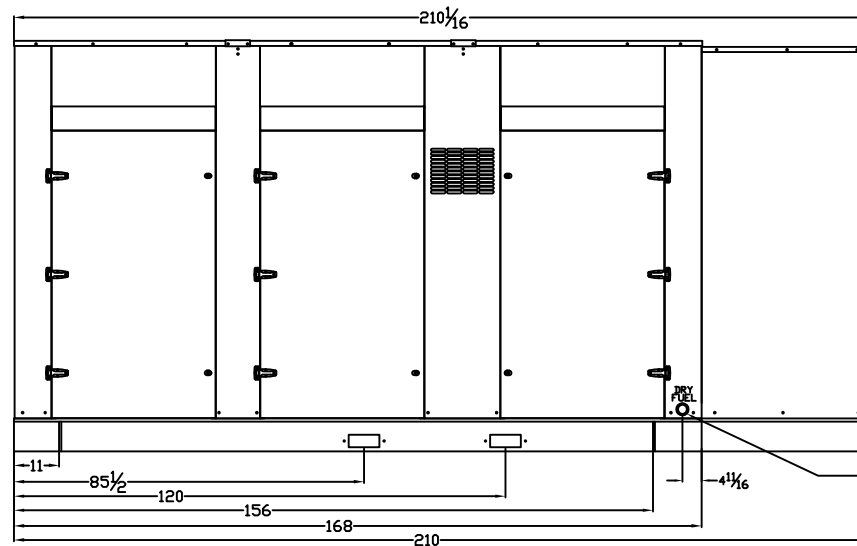

# LEVEL 2 ENCLOSURE OUTLINE DIMENSIONS FOR SP-4000 THRU SP-5000

**TOP VIEW**

(GEN-SET HAS (6) DOORS, (3) SHOWN OPEN ARE TYPICAL FOR BOTH SIDES)

**FRAME VIEW**

**GENERATOR END VIEW**

**SIDE VIEW**

**RADIATOR END VIEW**