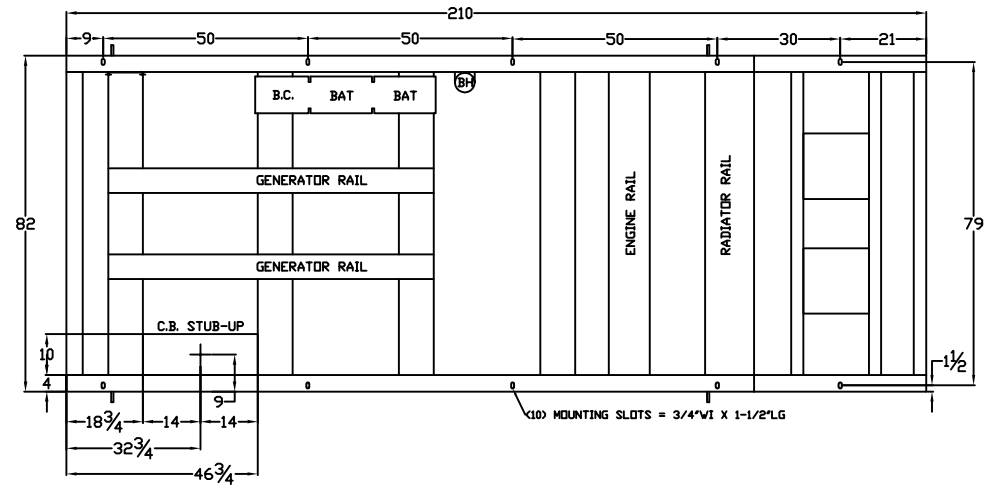

# LEVEL 2 ENCLOSURE OUTLINE DIMENSIONS FOR SP-4000 THRU SP-5000

**TOP VIEW**

(GEN-SET HAS (6) DOORS, (3) SHOWN OPEN ARE TYPICAL FOR BOTH SIDES)

**FRAME VIEW**

**GENERATOR END VIEW**

**SIDE VIEW**

**RADIATOR END VIEW**