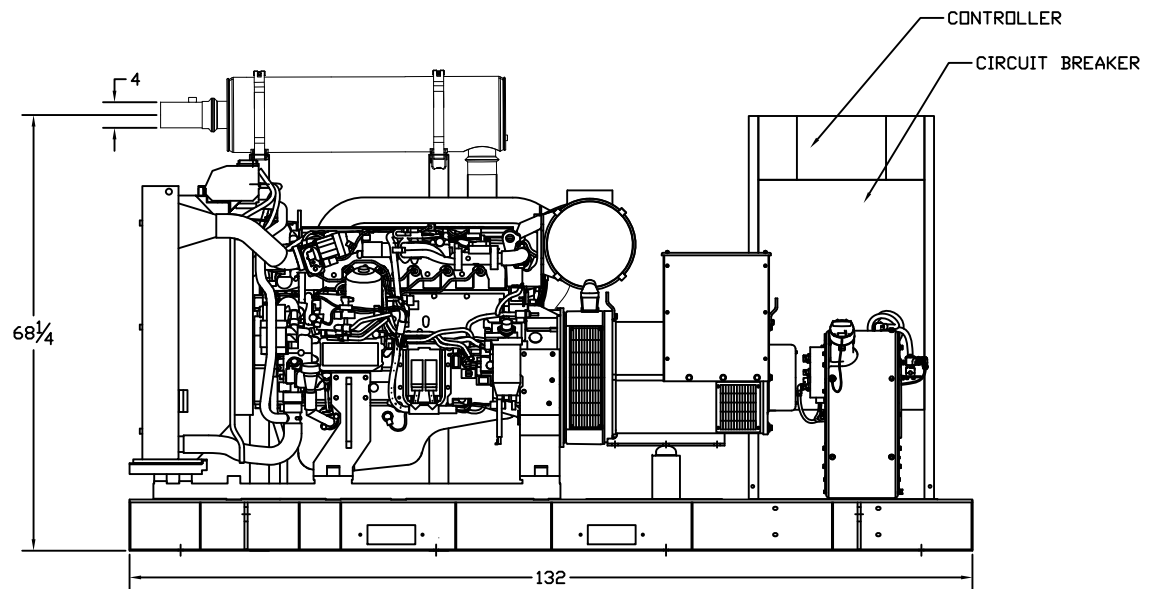

OUTLINE DIMENSIONS FOR T4D-1000 OPEN

TOP VIEW

RADIATOR END VIEW

RIGHT SIDE VIEW