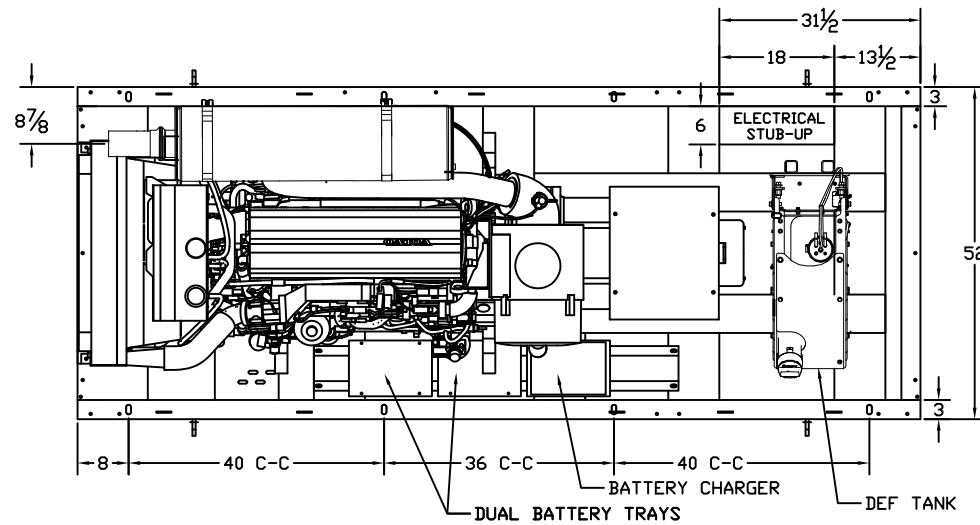

OUTLINE DIMENSIONS FOR T4D-1000 OPEN

TOP VIEW

RADIATOR END VIEW

RIGHT SIDE VIEW