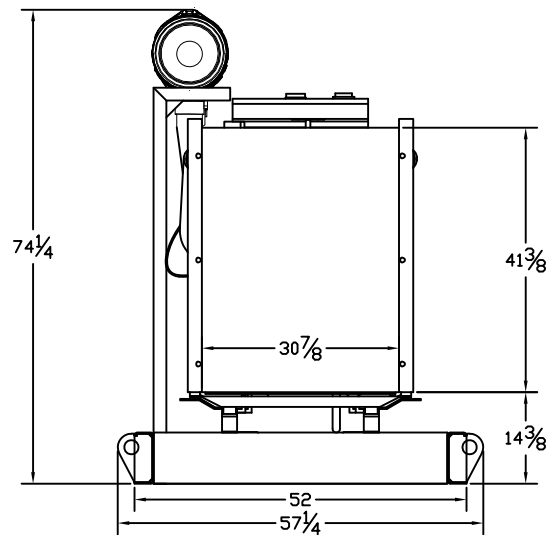

OUTLINE DIMENSIONS FOR T4D-1000 OPEN

TOP VIEW

RADIATOR END VIEW

RIGHT SIDE VIEW