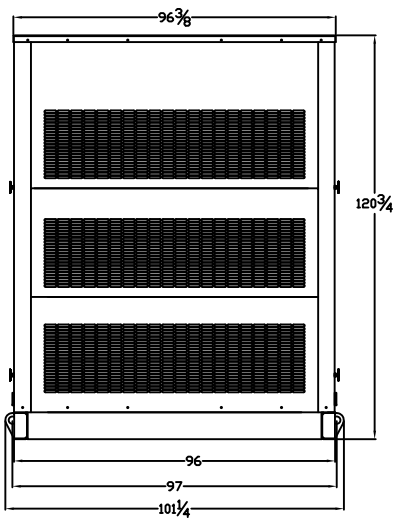

LEVEL 2 & 3 ENCLOSURE OUTLINE DIMENSIONS FOR SP-1M

TOP VIEW

(GEN-SET HAS (6) DOORS, (3) SHOWN OPEN ARE TYPICAL FOR BOTH SIDES)

FRAME VIEW

GENERATOR END VIEW

SIDE VIEW

RADIATOR END VIEW