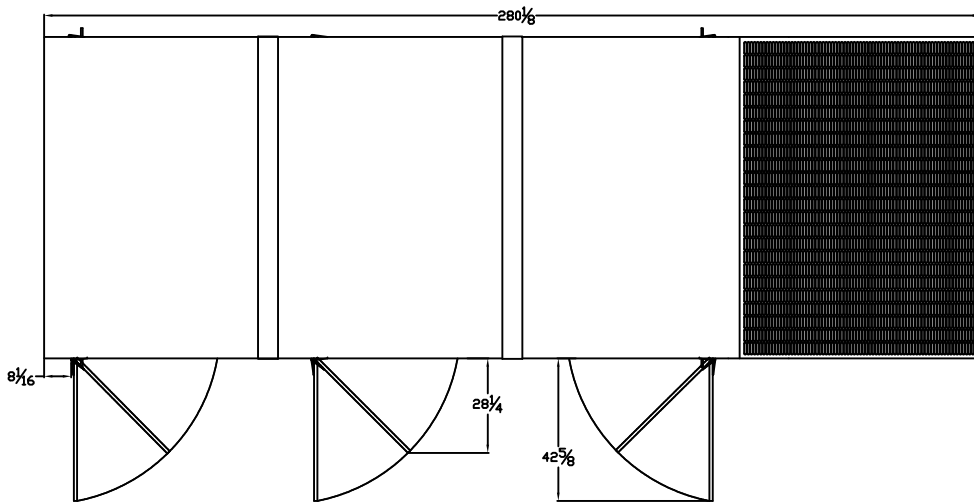

LEVEL 2 & 3 ENCLOSURE OUTLINE DIMENSIONS FOR SP-1M

TOP VIEW

(GEN-SET HAS (6) DOORS, (3) SHOWN OPEN ARE TYPICAL FOR BOTH SIDES)

FRAME VIEW

GENERATOR END VIEW

SIDE VIEW

RADIATOR END VIEW