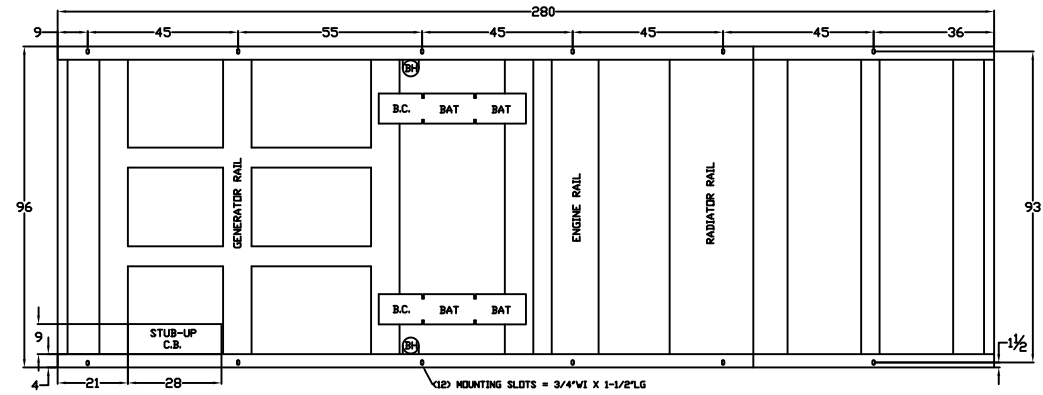

LEVEL 2 & 3 ENCLOSURE OUTLINE DIMENSIONS FOR SP-1M

TOP VIEW

(GEN-SET HAS (6) DOORS, (3) SHOWN OPEN ARE TYPICAL FOR BOTH SIDES)

FRAME VIEW

GENERATOR END VIEW

SIDE VIEW

RADIATOR END VIEW