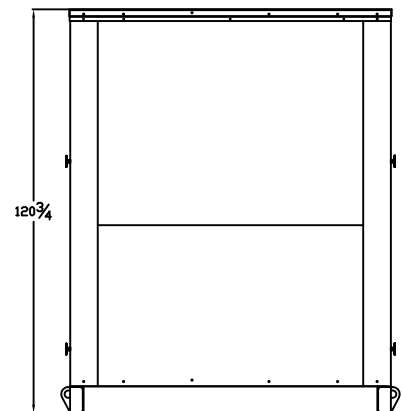

LEVEL 2 & 3 ENCLOSURE OUTLINE DIMENSIONS FOR SP-1M

TOP VIEW

(GEN-SET HAS (6) DOORS, (3) SHOWN OPEN ARE TYPICAL FOR BOTH SIDES)

FRAME VIEW

GENERATOR END VIEW

SIDE VIEW

RADIATOR END VIEW