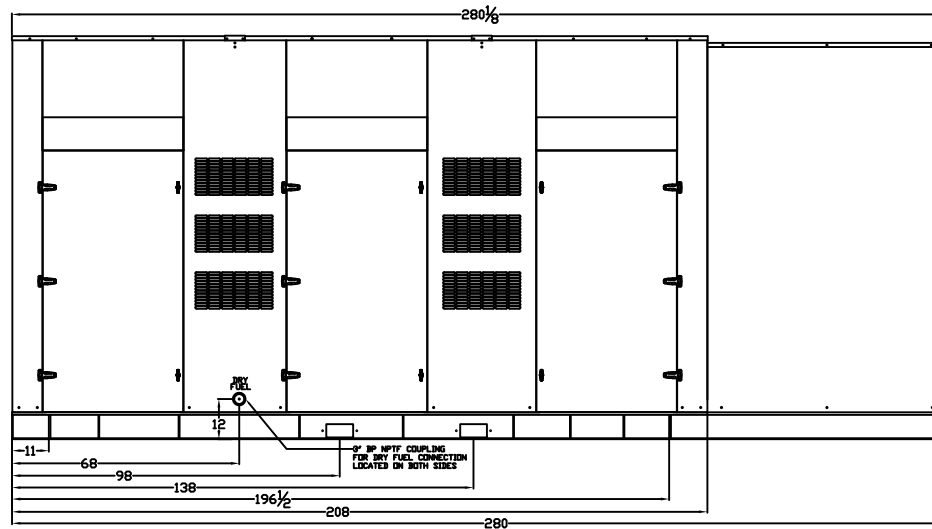

LEVEL 2 & 3 ENCLOSURE OUTLINE DIMENSIONS FOR SP-1M

TOP VIEW

(GEN-SET HAS (6) DOORS, (3) SHOWN OPEN ARE TYPICAL FOR BOTH SIDES)

FRAME VIEW

GENERATOR END VIEW

SIDE VIEW

RADIATOR END VIEW