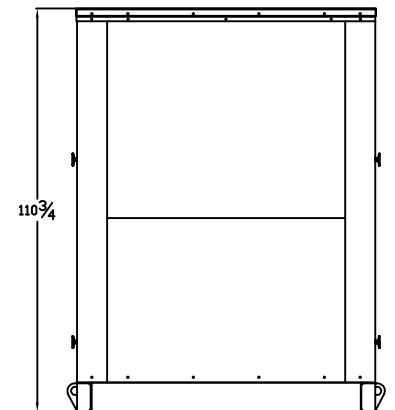

LEVEL 2 & 3 ENCLOSURE OUTLINE DIMENSIONS FOR SPMI-8000

TOP VIEW

(GEN-SET HAS (6) DOORS, (3) SHOWN OPEN ARE TYPICAL FOR BOTH SIDES)

FRAME VIEW

GENERATOR END VIEW

SIDE VIEW

RADIATOR END VIEW