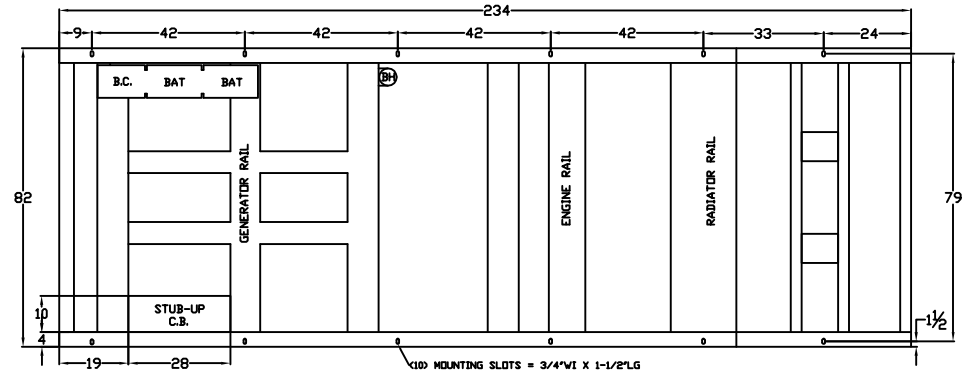

LEVEL 2 & 3 ENCLOSURE OUTLINE DIMENSIONS FOR SPMI-8000

TOP VIEW

(GEN-SET HAS (6) DOORS, (3) SHOWN OPEN ARE TYPICAL FOR BOTH SIDES)

FRAME VIEW

GENERATOR END VIEW

SIDE VIEW

RADIATOR END VIEW