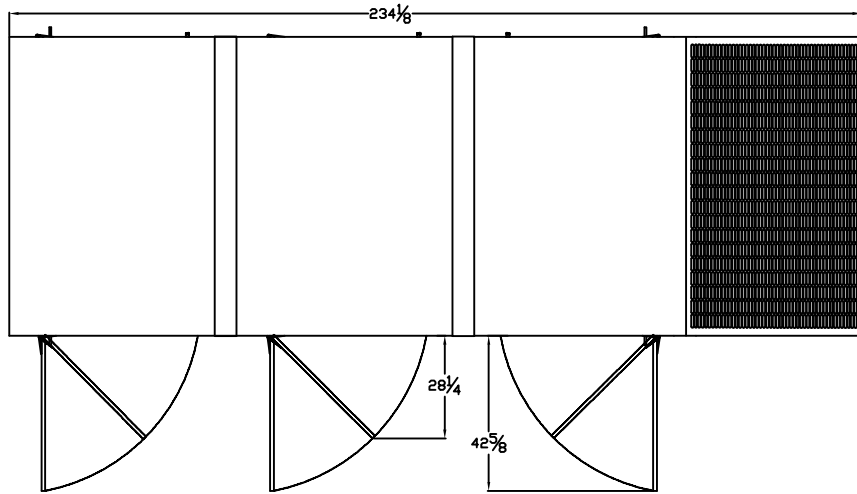

LEVEL 2 & 3 ENCLOSURE OUTLINE DIMENSIONS FOR SPMI-8000

TOP VIEW

(GEN-SET HAS (6) DOORS, (3) SHOWN OPEN ARE TYPICAL FOR BOTH SIDES)

FRAME VIEW

GENERATOR END VIEW

SIDE VIEW

RADIATOR END VIEW