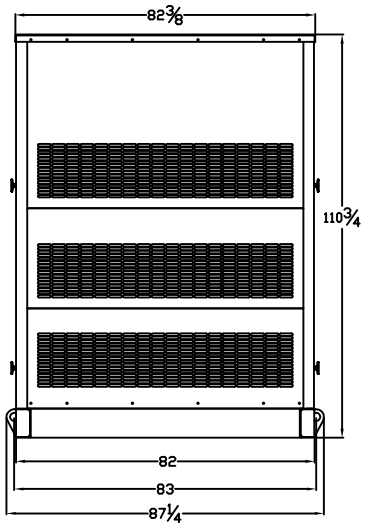

LEVEL 2 & 3 ENCLOSURE OUTLINE DIMENSIONS FOR SPMI-8000

TOP VIEW

(GEN-SET HAS (6) DOORS, (3) SHOWN OPEN ARE TYPICAL FOR BOTH SIDES)

FRAME VIEW

GENERATOR END VIEW

SIDE VIEW

RADIATOR END VIEW