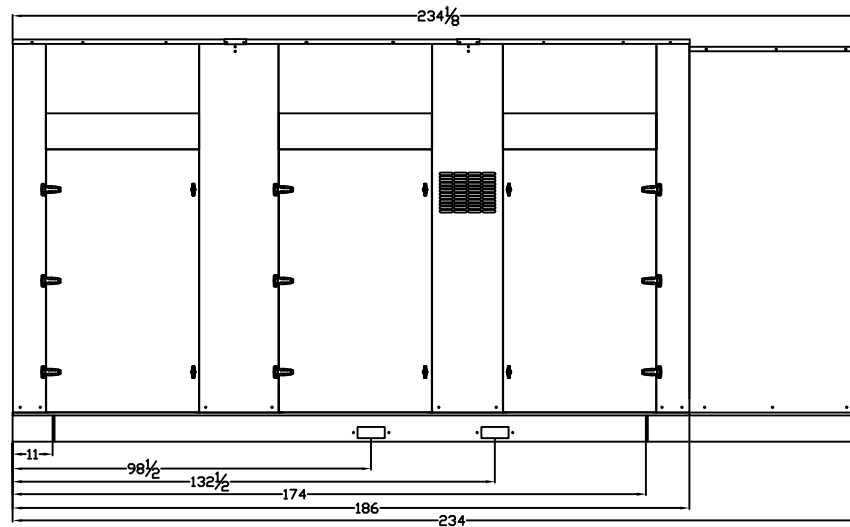

LEVEL 2 & 3 ENCLOSURE OUTLINE DIMENSIONS FOR SPMI-8000

TOP VIEW

(GEN-SET HAS (6) DOORS, (3) SHOWN OPEN ARE TYPICAL FOR BOTH SIDES)

FRAME VIEW

GENERATOR END VIEW

SIDE VIEW

RADIATOR END VIEW